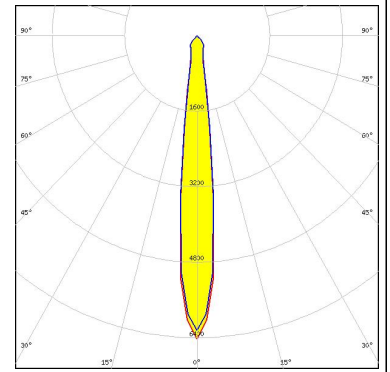

VENLA-S

~13° spot beam

TECHNICAL SPECIFICATIONS:

Dimensions	Ø 45.0 mm
Height	25 mm
Fastening	socket
ROHS compliant	yes ⓘ

MATERIAL SPECIFICATIONS:

Component	Type	Material	Colour	Finish	Coating
VENLA-S	Reflector	PC	metal		lacquer

ORDERING INFORMATION:

Component	Qty in box	MOQ	MPQ	Box weight (kg)
C11773_VENLA-S » Box size: 350 x 350 x 380 mm	225	100	25	3.4

See also our general installation guide: www.ledil.com/installation_guide

PHOTOMETRIC DATA (MEASURED):

LED LUXEON S1000
FWHM 13.0°
Efficiency %
LEDs/each optic 1
Light colour White
Required components:

GENERAL INFORMATION:

NOTE: The typical beam angle will be changed by different color, chip size and chip position tolerance. The typical total beam angle is the full angle measured where the luminous intensity is half of the peak value.