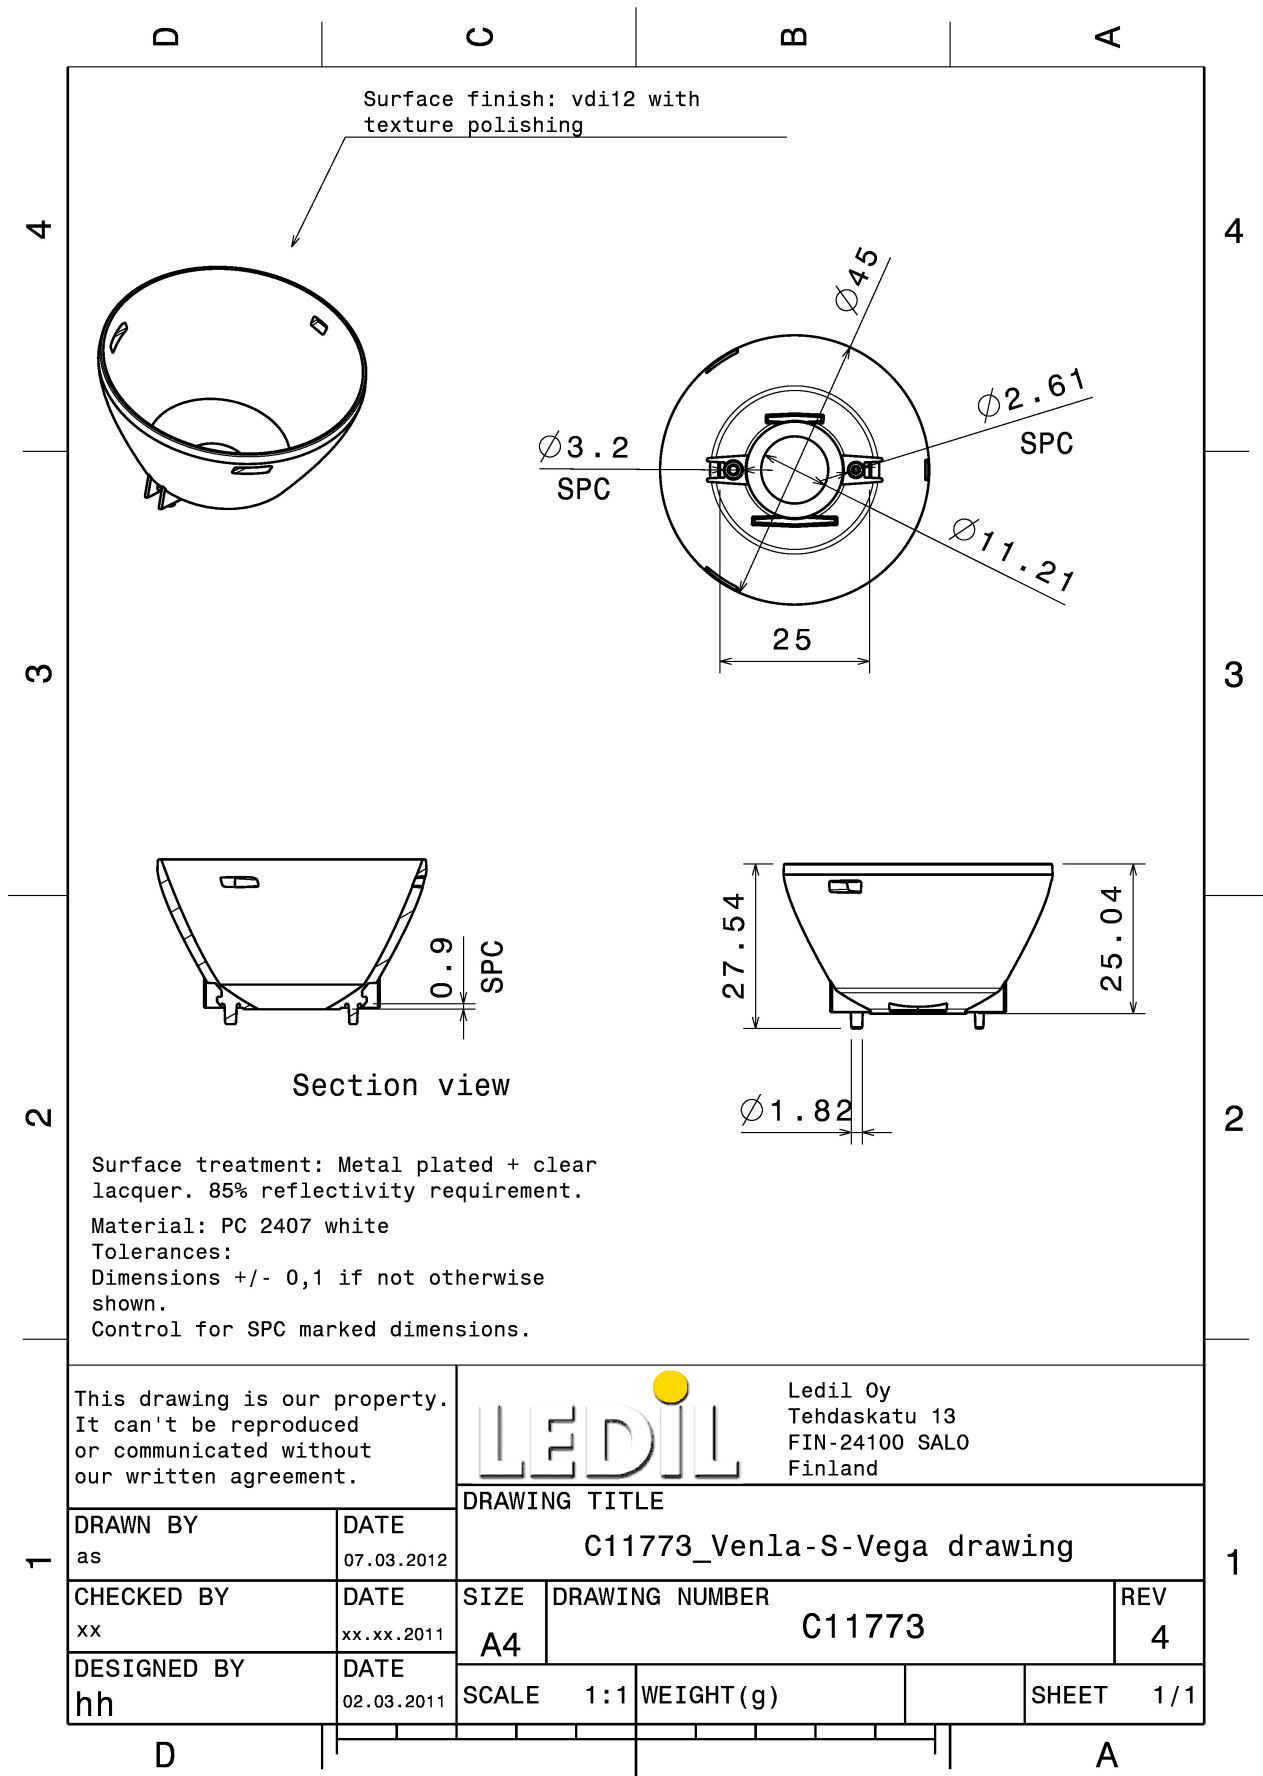

VENLA-S

~13° spot beam

TECHNICAL SPECIFICATIONS:

Dimensions	Ø 45.0 mm
Height	25 mm
Fastening	socket
ROHS compliant	yes ⓘ

MATERIAL SPECIFICATIONS:

Component	Type	Material	Colour	Finish	Coating
VENLA-S	Reflector	PC	metal		lacquer

ORDERING INFORMATION:

Component	Qty in box	MOQ	MPQ	Box weight (kg)
C11773_VENLA-S » Box size: 350 x 350 x 380 mm	225	100	25	3.4

See also our general installation guide: www.ledil.com/installation_guide

PHOTOMETRIC DATA (MEASURED):