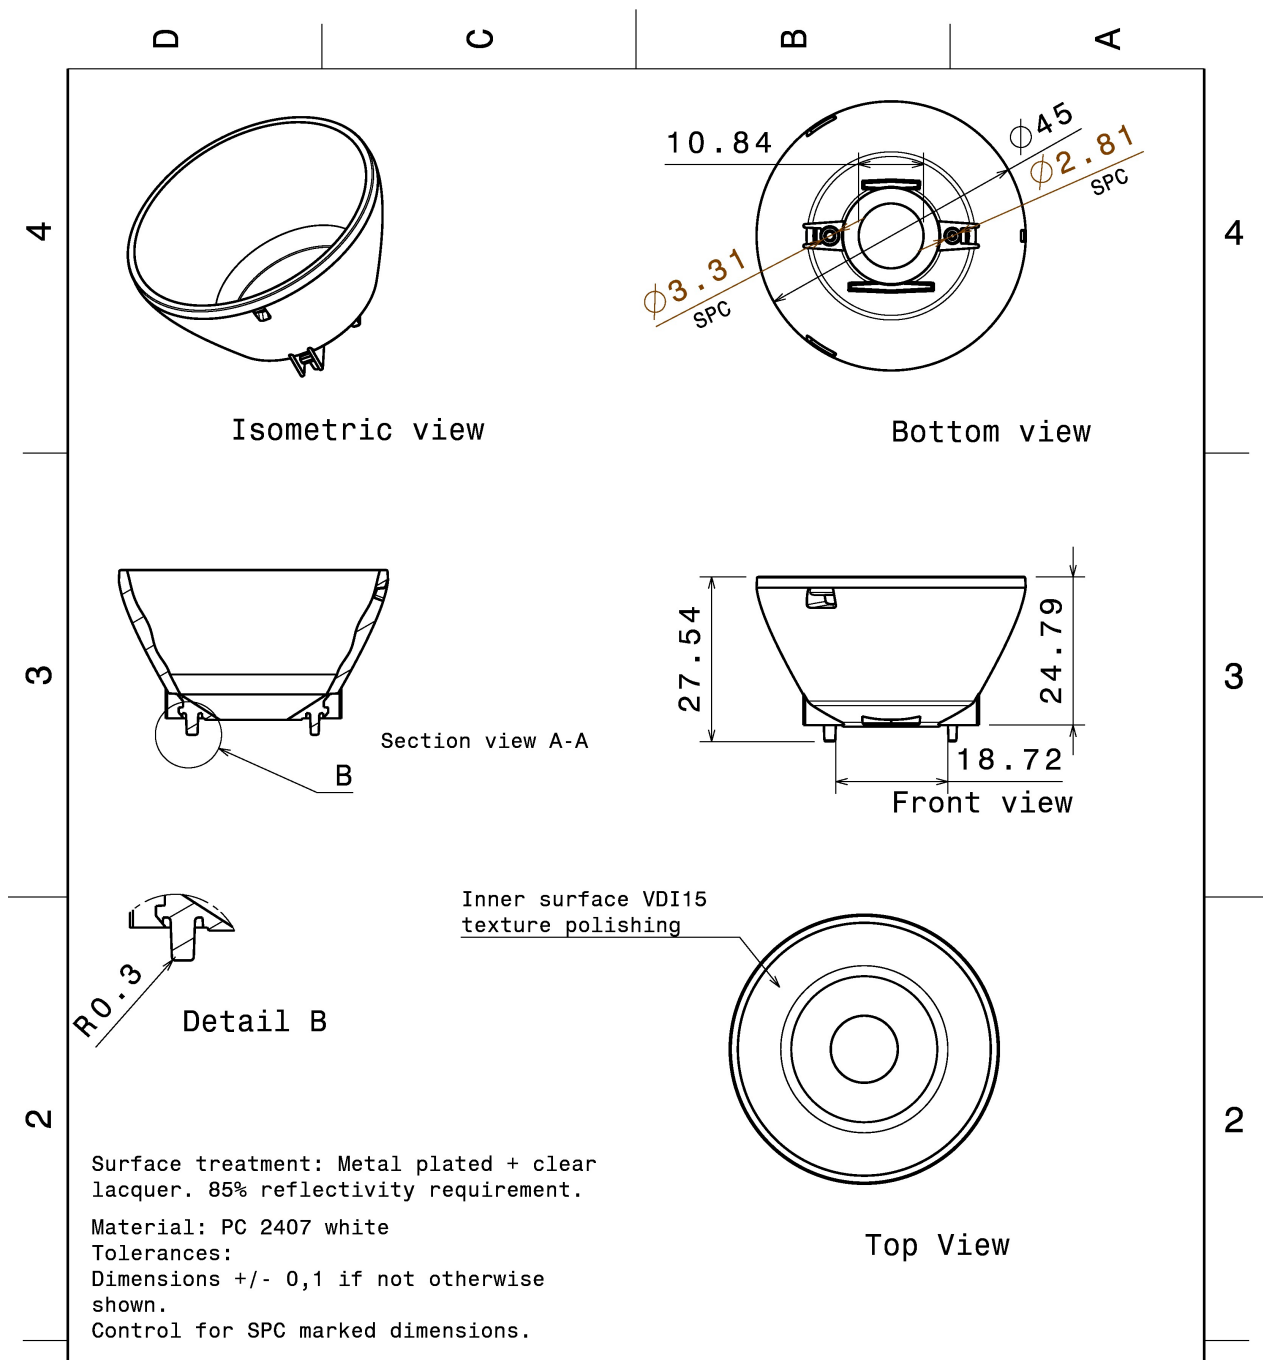

VENLA-M

~30° medium beam

TECHNICAL SPECIFICATIONS:

Dimensions	Ø 45.0 mm
Height	25 mm
Fastening	socket
ROHS compliant	yes ⓘ

MATERIAL SPECIFICATIONS:

Component	Type	Material	Colour	Finish	Coating
VENLA-M	Reflector	PC	metal		lacquer

ORDERING INFORMATION:

Component	Qty in box	MOQ	MPQ	Box weight (kg)
C11775_VENLA-M » Box size: 350 x 350 x 380 mm	225	100	25	3.6

This drawing is our property. It can't be reproduced or communicated without our written agreement.		LEDiL L T F F e i n n	
DRAWING TITLE		Drawing Venla-M-Vega	
DRAWN BY a	DATE 28.9..2011	SIZE A4	DRAWING NUMBER C11775
CHECKED BY s n	DATE 28.9..2011	SCALE 1:1	REV 5
DESIGNED BY hh/pl	DATE 02.03.2011	WEIGHT (g)	SHEET 1/1

PHOTOMETRIC DATA (MEASURED):

LED LUXEON S1000
FWHM 28.0°
Efficiency 90 %
Peak intensity cd/lm
LEDs/each optic 1
Light colour White
Required components:

GENERAL INFORMATION:

NOTE: The typical beam angle will be changed by different color, chip size and chip position tolerance. The typical total beam angle is the full angle measured where the luminous intensity is half of the peak value.