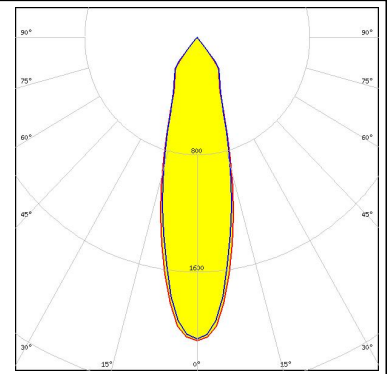

VENLA-M

~30° medium beam

TECHNICAL SPECIFICATIONS:

Dimensions	Ø 45.0 mm
Height	25 mm
Fastening	socket
ROHS compliant	yes ⓘ

MATERIAL SPECIFICATIONS:

Component	Type	Material	Colour	Finish	Coating
VENLA-M	Reflector	PC	metal		lacquer

ORDERING INFORMATION:

Component	Qty in box	MOQ	MPQ	Box weight (kg)
C11775_VENLA-M » Box size: 350 x 350 x 380 mm	225	100	25	3.6

This drawing is our property. It can't be reproduced or communicated without our written agreement.		LEDiL L T F F e i n n	
DRAWING TITLE		Drawing Venla-M-Vega	
DRAWN BY a	DATE 28.9..2011	SIZE A4	DRAWING NUMBER C11775
CHECKED BY s n	DATE 28.9..2011	SCALE 1:1	REV 5
DESIGNED BY hh/pl	DATE 02.03.2011	WEIGHT (g)	SHEET 1/1

PHOTOMETRIC DATA (MEASURED):

LED LUXEON S1000
FWHM 28.0°
Efficiency 90 %
Peak intensity cd/lm
LEDs/each optic 1
Light colour White
Required components:

GENERAL INFORMATION:

NOTE: The typical beam angle will be changed by different color, chip size and chip position tolerance. The typical total beam angle is the full angle measured where the luminous intensity is half of the peak value.