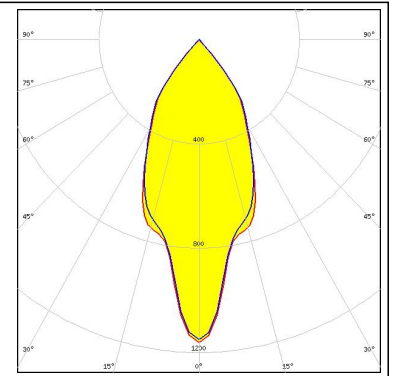

### TECHNICAL SPECIFICATIONS:

Dimensions	Ø 45.0 mm
Height	25 mm
Fastening	socket
ROHS compliant	yes ⓘ

### ORDERING INFORMATION:

Component
C11776_VENLA-W
» Box size: 350 x 350 x 380 mm

Colour	Finish	Coating
metal		lacquer

Qty in box	MOQ	MPQ	Box weight (kg)
225	100	25	4.0

### PHOTOMETRIC DATA (MEASURED):

LED LUXEON S1000  
FWHM 45.0°  
Efficiency %  
Peak intensity cd/lm  
LEDs/each optic 1  
Light colour White  
Required components:

### GENERAL INFORMATION:

NOTE: The typical beam angle will be changed by different color, chip size and chip position tolerance. The typical total beam angle is the full angle measured where the luminous intensity is half of the peak value.