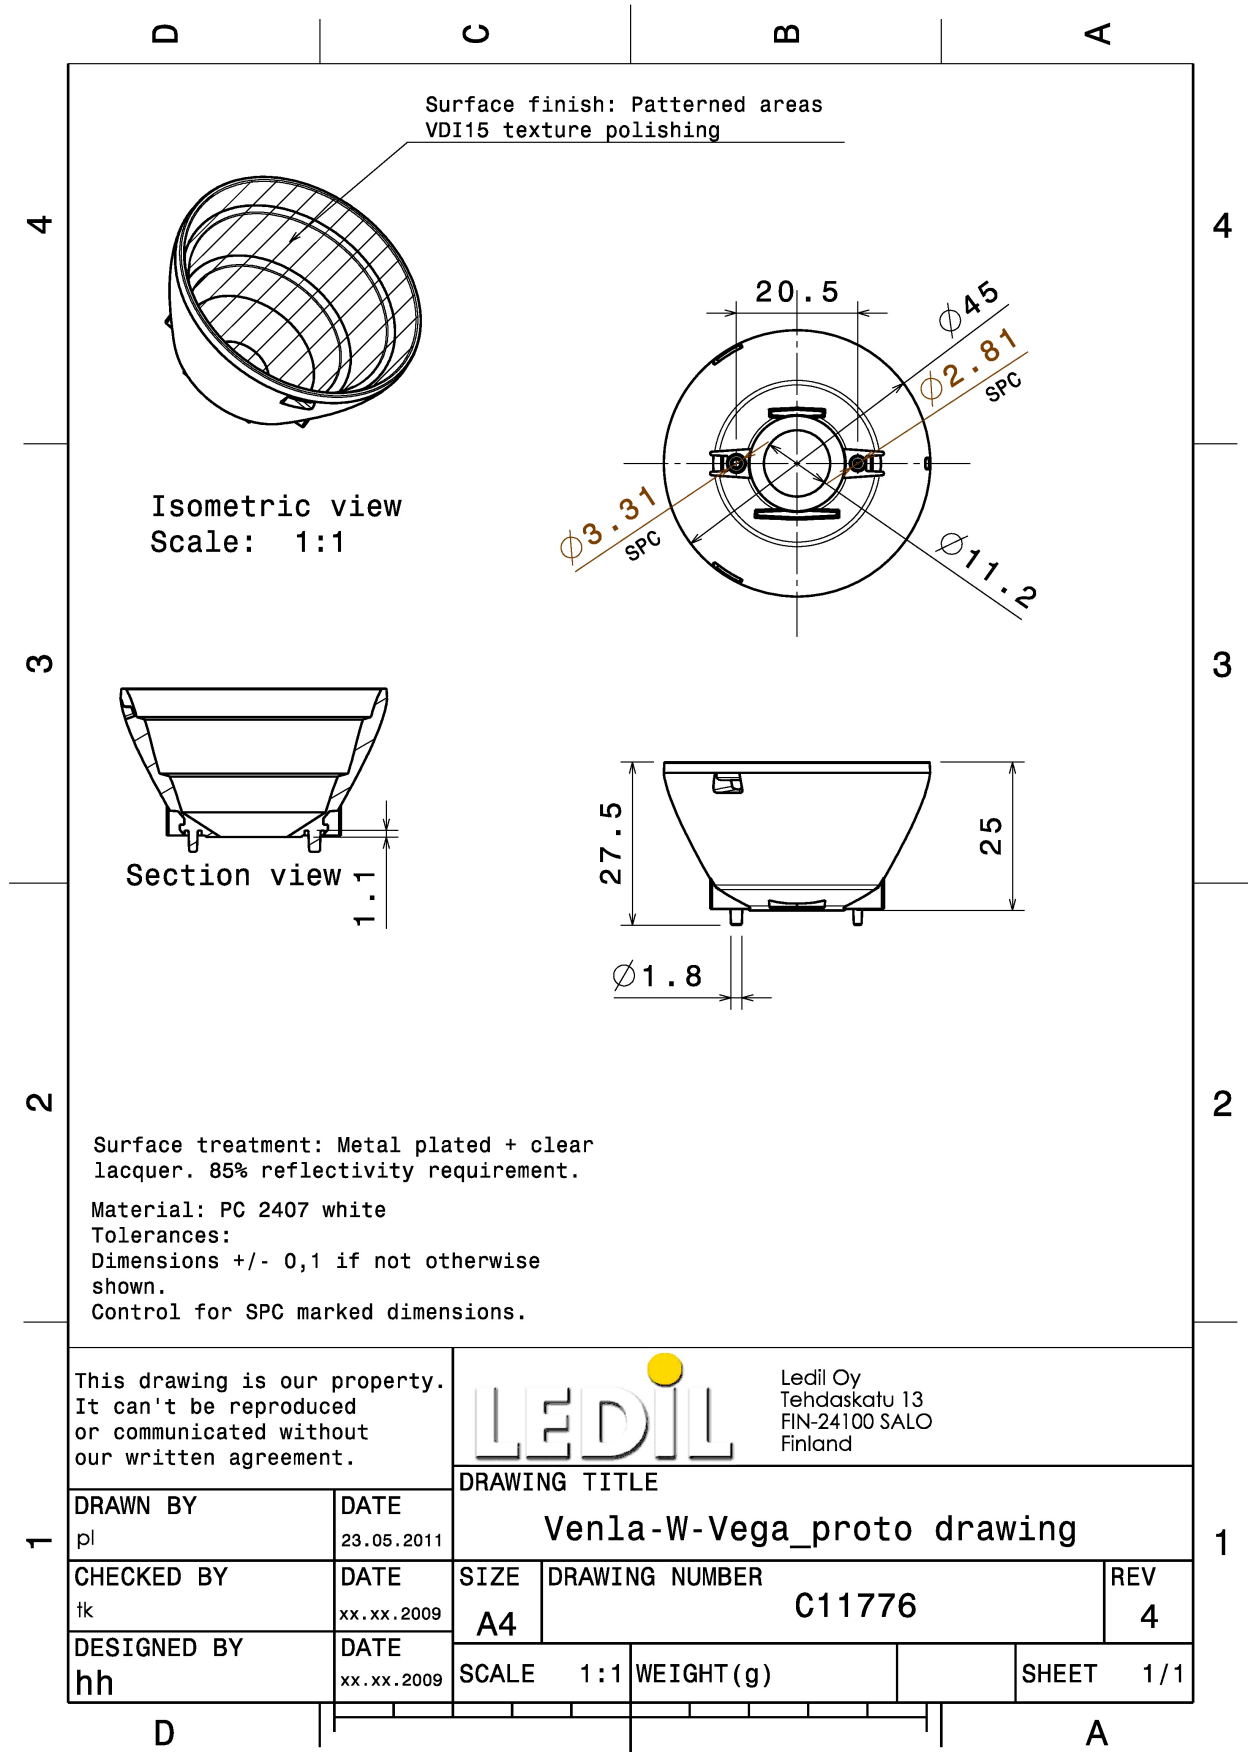

### TECHNICAL SPECIFICATIONS:

Dimensions	Ø 45.0 mm
Height	25 mm
Fastening	socket
ROHS compliant	yes ⓘ

### ORDERING INFORMATION:

Component
C11776_VENLA-W
» Box size: 350 x 350 x 380 mm

Colour	Finish	Coating
metal		lacquer

Qty in box	MOQ	MPQ	Box weight (kg)
225	100	25	4.0