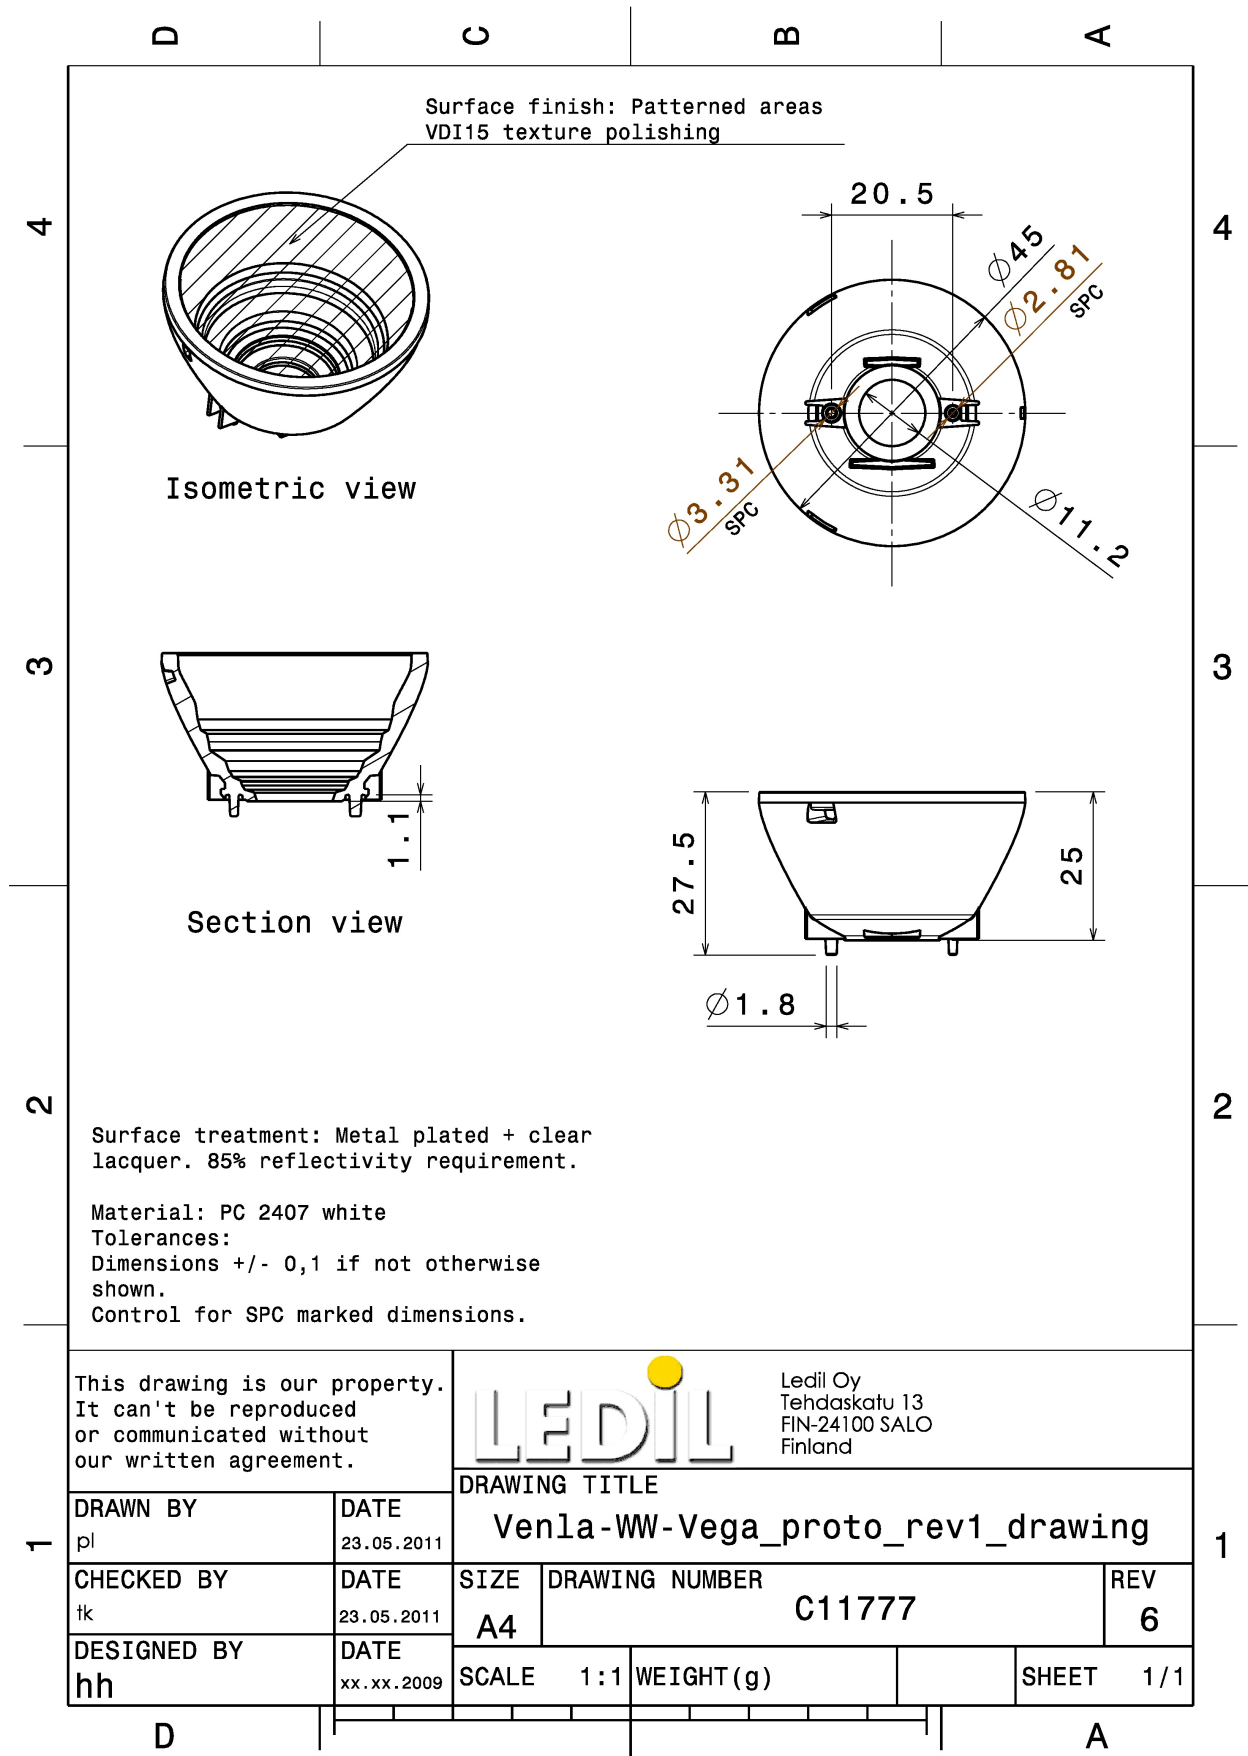

### TECHNICAL SPECIFICATIONS:

Dimensions	Ø 45.0 mm
Height	25 mm
Fastening	socket
ROHS compliant	yes ⓘ

#### Component

C11777\_VENLA-WW

» Box size: 350 x 350 x 380 mm

Qty in box	MOQ	MPQ	Box weight (kg)
225	100	25	4.0

See also our general installation guide: [www.ledil.com/installation\\_guide](http://www.ledil.com/installation_guide)