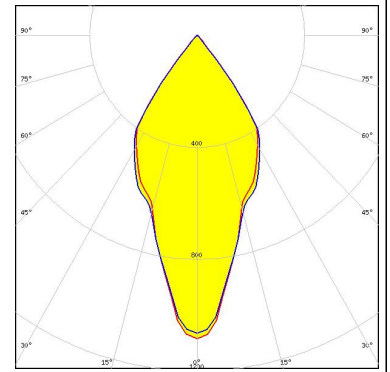

### TECHNICAL SPECIFICATIONS:

Dimensions	Ø 45.0 mm
Height	25 mm
Fastening	socket
ROHS compliant	yes ⓘ

#### Component

C11777\_VENLA-WW

» Box size: 350 x 350 x 380 mm

Qty in box	MOQ	MPQ	Box weight (kg)
225	100	25	4.0

See also our general installation guide: [www.ledil.com/installation\\_guide](http://www.ledil.com/installation_guide)

### PHOTOMETRIC DATA (MEASURED):

LED LUXEON S1000  
FWHM 56.0°  
Efficiency 87 %  
LEDs/each optic 1  
Light colour White  
Required components:

### GENERAL INFORMATION:

NOTE: The typical beam angle will be changed by different color, chip size and chip position tolerance. The typical total beam angle is the full angle measured where the luminous intensity is half of the peak value.