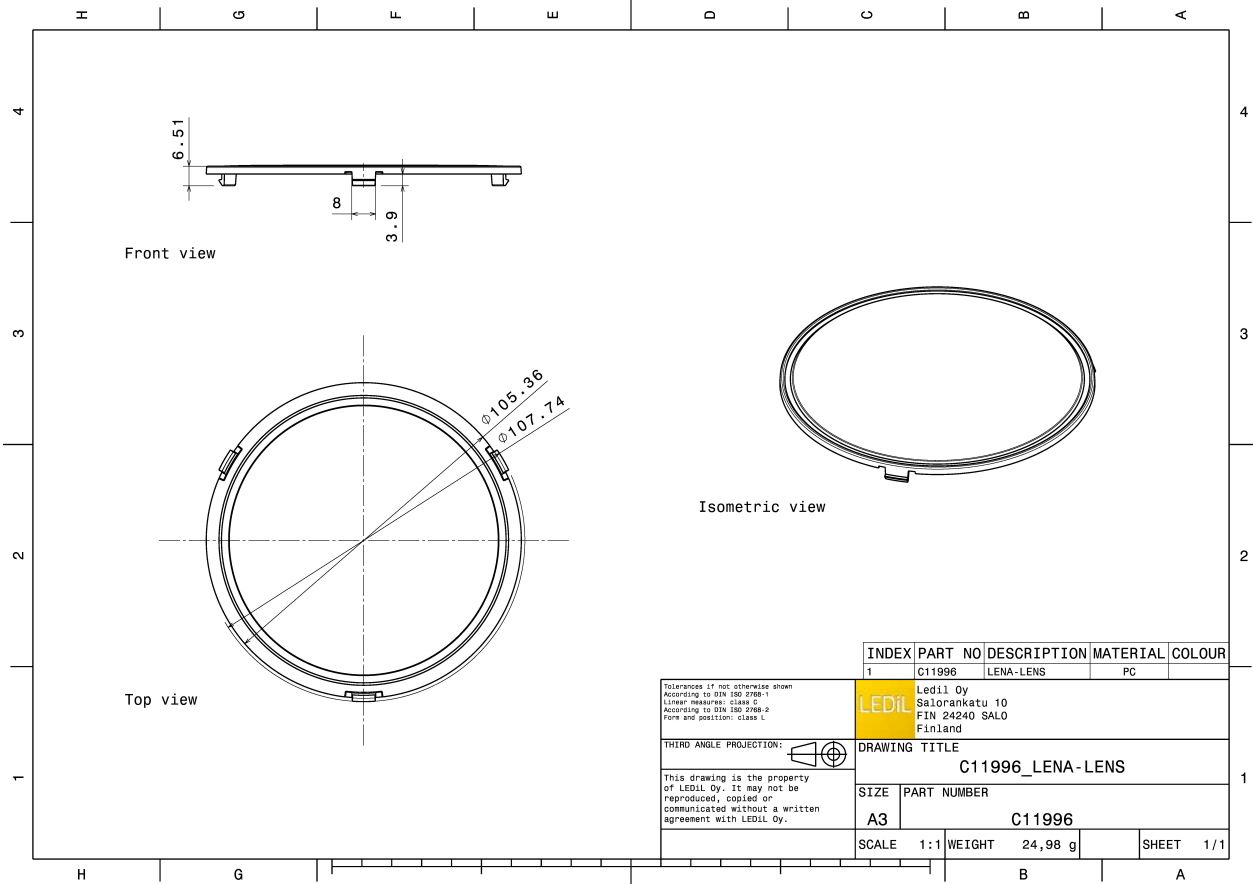

### TECHNICAL SPECIFICATIONS:

Dimensions	Ø 107.7 mm
Height	6.5 mm
Fastening	clips
ROHS compliant	yes ⓘ

### ORDERING INFORMATION:

Component	Qty in box	MOQ	MPQ	Box weight (kg)
C11996_LENA-LENS » Box size: 380 x 240 x 120 mm	60	60	60	2.2

See also our general installation guide: [www.ledil.com/installation\\_guide](http://www.ledil.com/installation_guide)