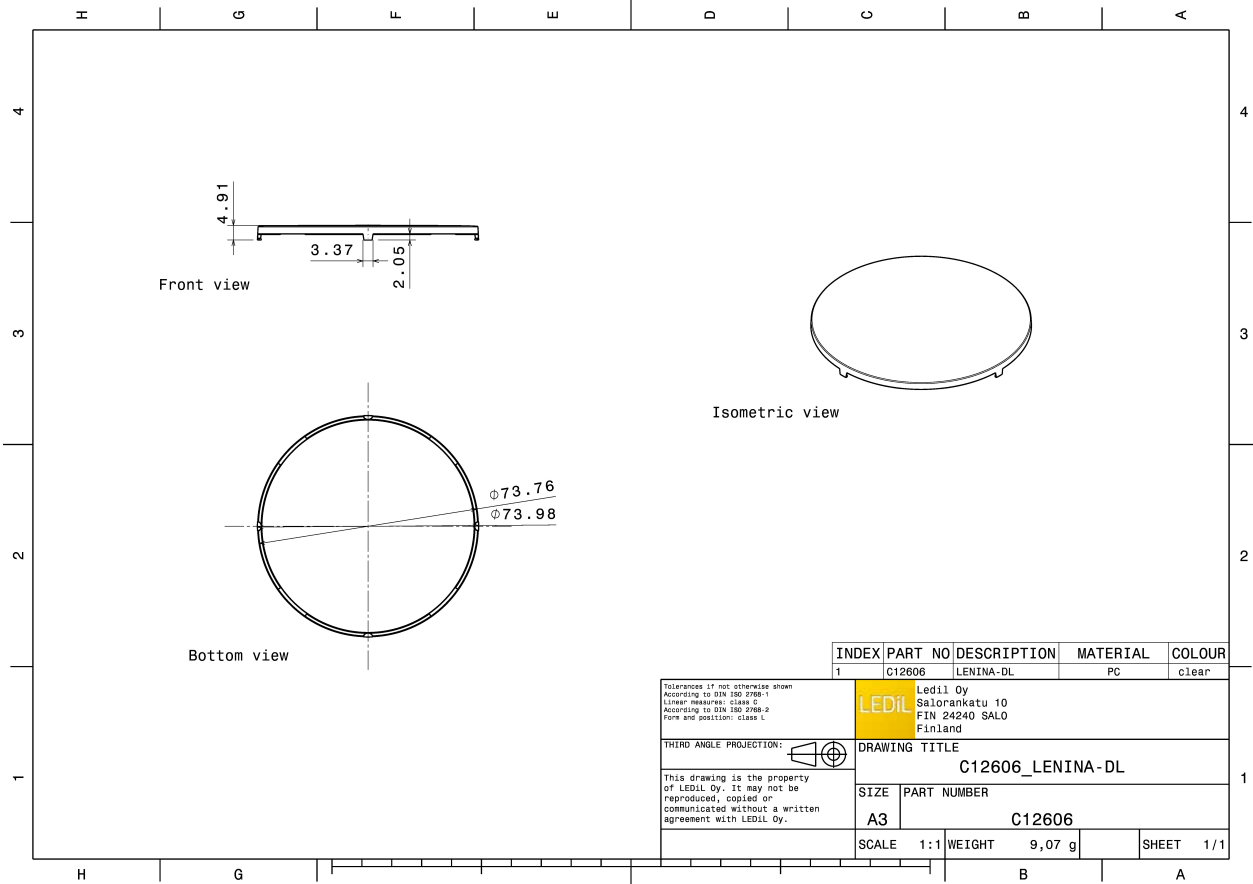

### TECHNICAL SPECIFICATIONS:

Dimensions	Ø 74.0 mm
Height	4.9 mm
ROHS compliant	yes ⓘ

### ORDERING INFORMATION:

Component	Qty in box	MOQ	MPQ	Box weight (kg)
C12606_LENINA-DL » Box size: 480 x 280 x 300 mm	360	60	60	6.5

See also our general installation guide: [www.ledil.com/installation\\_guide](http://www.ledil.com/installation_guide)