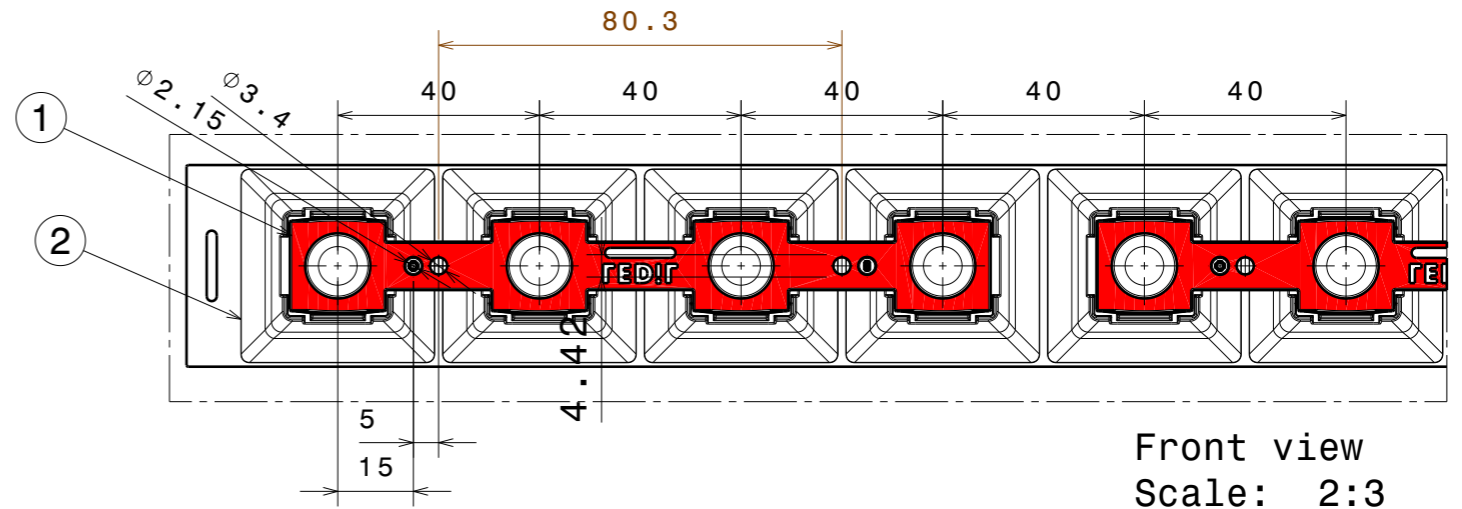

H G F E D C B A

Bottom view
Scale: 1:1

Front view
Scale: 1:1

Top view
Scale: 1:1

Isometric view
Scale: 1:1

Front view
Scale: 2:3

INDEX	QTY.	PART NO	TYPE	MATERIAL	COLOR / COATING
1	7	C16584_DAISSY-4x1-WW	LENS	PMMA	CLEAR
2	1	C16585_DAISSY_28X1-SHD	SHD	PC/ABS	BLACK

MECHANICAL DRAWING		LEDiL [®]
PRODUCT DAISSY-28X1		
Plastic moulding general tolerances according to DIN 16901-130 and applies if not otherwise shown in the drawing. Silicone moulding general tolerances according to ISO 3302-1 Class M3 and applies if not otherwise shown in the drawing.	FIRST ANGLE PROJECTION: 	This drawing is the property of LEDiL Oy. It may not be copied or otherwise distributed without prior written permission from LEDiL Oy.
SCALE 1:1	WEIGHT -	A3 SHEET 1/1

Notes

Ensure LED fitting from a product specific 3D model available from www.ledil.com
For more details about installation please see LEDiL Installation Guide on www.ledil.com

@ A B A

Positioning of different LED combinations
 Recommended LED spacing in clusters 0.2mm

LED 1 X 5050

LED 2 X 5630

LED 4 X 2835

Scale: 1:1

INDEX	QTY.	PART NO	TYPE	MATERIAL	COLOR / COATING
1	7	C16584_DAISSY-4X1-WW	LENS	PMMA	CLEAR
2	1	C16585_28X1-SHD	SHD	PC/ABS	BLACK

MECHANICAL DRAWING

PRODUCT **DAISSY - 28X1**