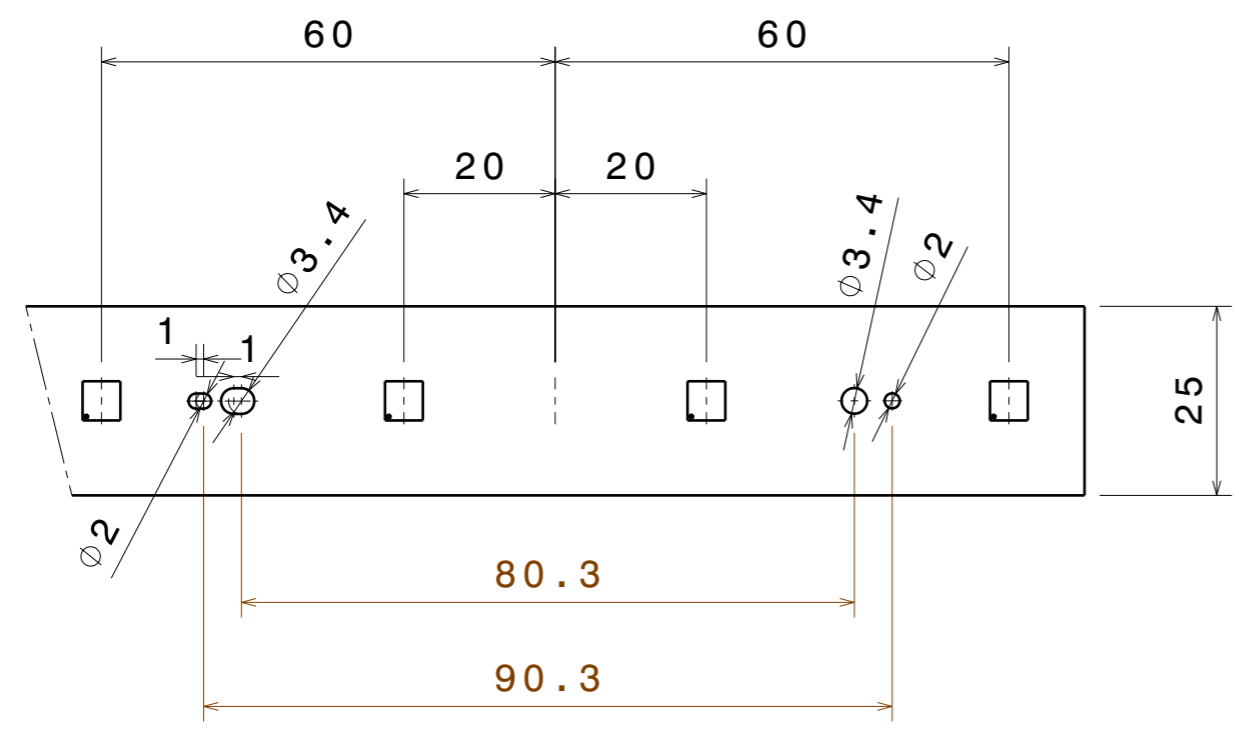

H G F E D C B A

Bottom view
Scale: 1:1

Front view
Scale: 1:1

Top view
Scale: 1:1

Isometric view
Scale: 1:1

Front view
Scale: 2:3

INDEX	QTY.	PART NO	TYPE	MATERIAL	COLOR / COATING
1	7	C16584_DAISSY-4x1-WW	LENS	PMMA	CLEAR
2	1	C16585_DAISSY_28X1-SHD	SHD	PC/ABS	BLACK

Notes

Ensure LED fitting from a product specific 3D model available from www.ledil.com
For more details about installation please see LEDiL Installation Guide on www.ledil.com

@ A B A

Positioning of different LED combinations
 Recommended LED spacing in clusters 0.2mm

LED 1 X 5050

LED 2 X 5630

LED 4 X 2835

Scale: 1:1

INDEX	QTY.	PART NO	TYPE	MATERIAL	COLOR / COATING
1	7	C16584_DAISSY-4X1-WW	LENS	PMMA	CLEAR
2	1	C16585_28X1-SHD	SHD	PC/ABS	BLACK

MECHANICAL DRAWING

PRODUCT **DAISSY - 28X1**