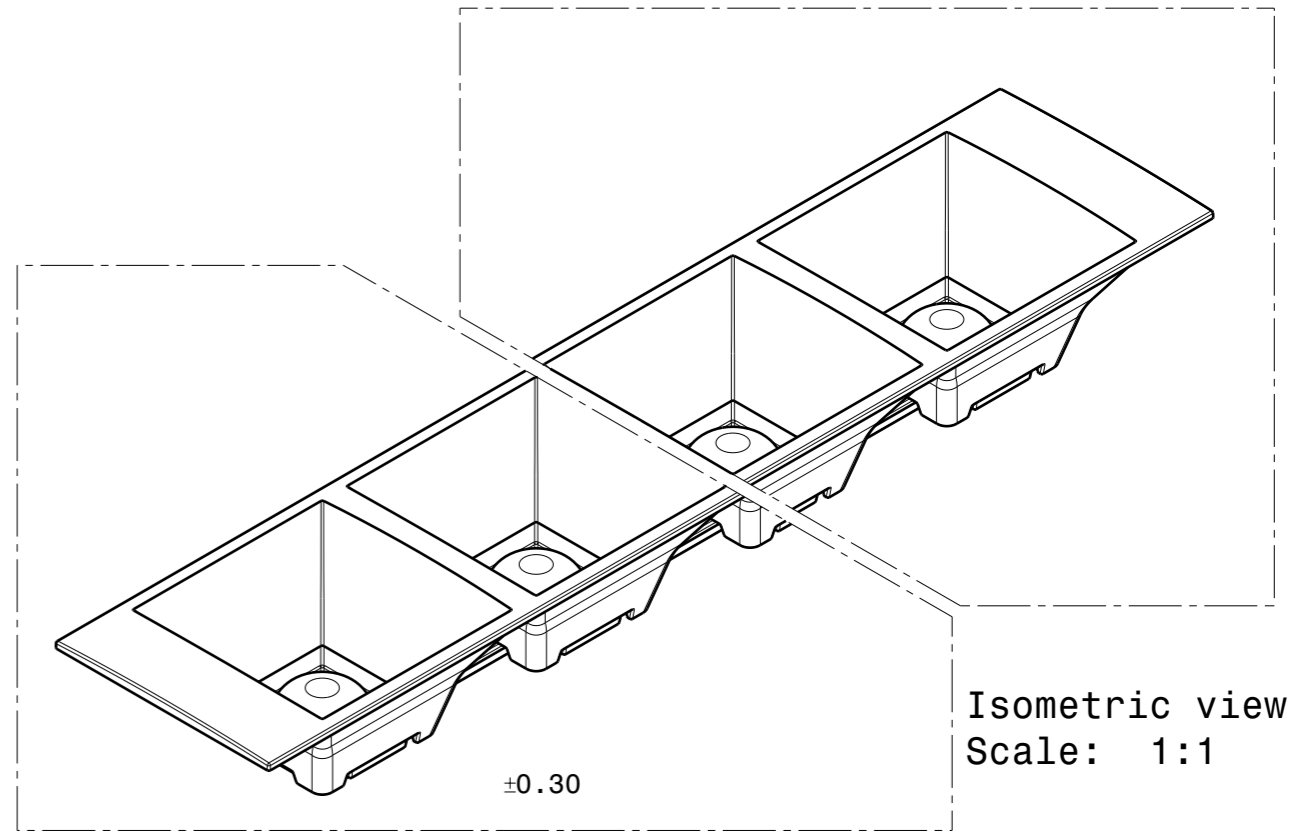

H G F E D C B A

Bottom view
Scale: 1:1

Front view
Scale: 1:1

Top view
Scale: 1:1

Isometric view
Scale: 1:1

Front view
Scale: 2:3

INDEX	QTY.	PART NO	TYPE	MATERIAL	COLOR / COATING
1	7	C16584_DAISSY-4x1-WW	LENS	PMMA	CLEAR
2	1	C16585_DAISSY_28X1-SHD	SHD	PC/ABS	BLACK

MECHANICAL DRAWING		LEDiL [®]
PRODUCT DAISSY-28X1		
Plastic moulding general tolerances according to DIN 16901-130 and applies if not otherwise shown in the drawing. Silicone moulding general tolerances according to ISO 3302-1 Class M3 and applies if not otherwise shown in the drawing.	FIRST ANGLE PROJECTION: 	This drawing is the property of LEDiL Oy. It may not be copied or otherwise distributed without prior written permission from LEDiL Oy.
SCALE 1:1	WEIGHT -	A3 SHEET 1/1