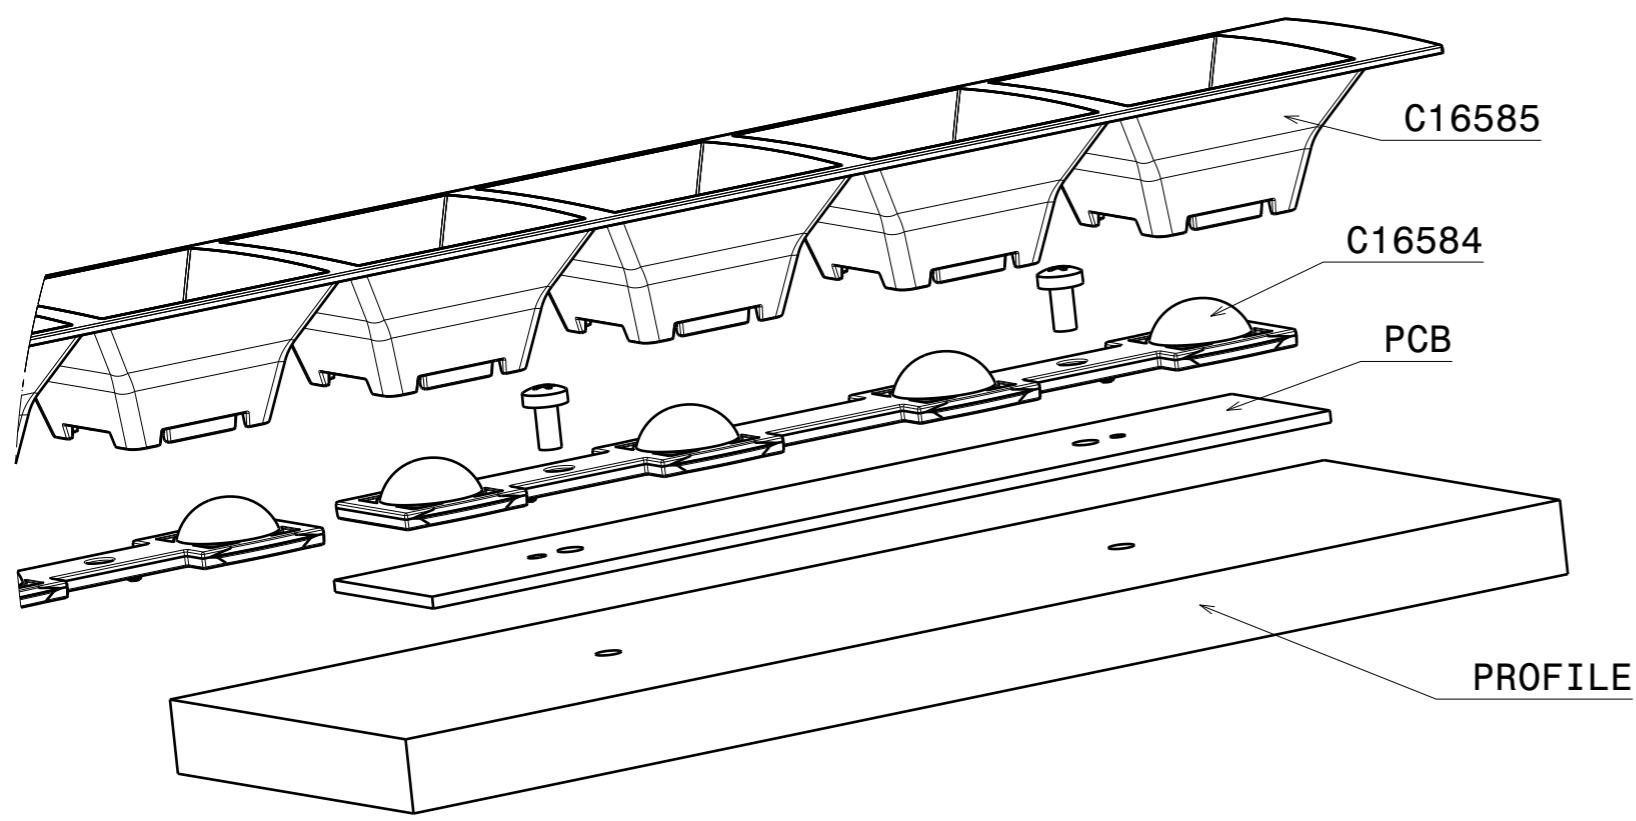

H G F E D C B A

Bottom view
Scale: 1:1

Front view
Scale: 1:1

Top view
Scale: 1:1

Isometric view
Scale: 1:1

Front view
Scale: 2:3

INDEX	QTY.	PART NO	TYPE	MATERIAL	COLOR / COATING
1	7	C16584_DAISSY-4x1-WW	LENS	PMMA	CLEAR
2	1	C16585_DAISSY_28X1-SHD	SHD	PC/ABS	BLACK

MECHANICAL DRAWING		LEDiL [®]
PRODUCT DAISSY-28X1		
Plastic moulding general tolerances according to DIN 16901-130 and applies if not otherwise shown in the drawing. Silicone moulding general tolerances according to ISO 3302-1 Class M3 and applies if not otherwise shown in the drawing.	FIRST ANGLE PROJECTION: 	This drawing is the property of LEDiL Oy. It may not be copied or otherwise distributed without prior written permission from LEDiL Oy.
SCALE 1:1	WEIGHT -	A3 SHEET 1/1

Notes

Ensure LED fitting from a product specific 3D model available from www.ledil.com
For more details about installation please see LEDiL Installation Guide on www.ledil.com

@ A B A

Positioning of different LED combinations
 Recommended LED spacing in clusters 0.2mm