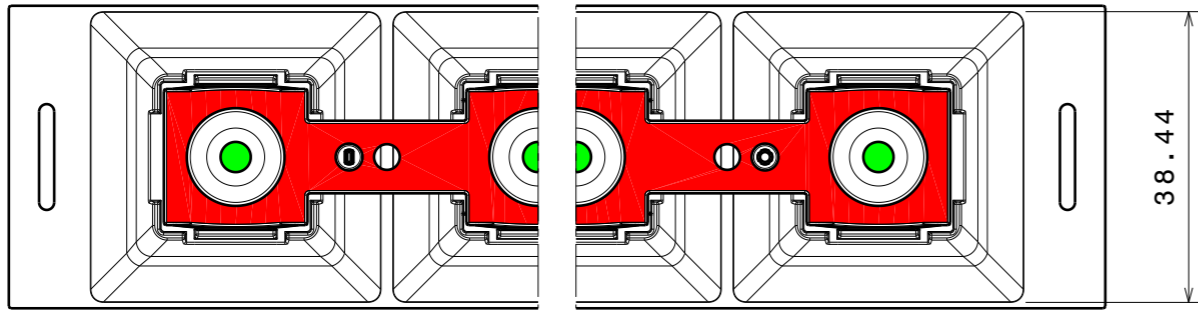

H G F E D C B A

Bottom view
Scale: 1:1

Front view
Scale: 1:1

Top view
Scale: 1:1

Isometric view
Scale: 1:1

Front view
Scale: 2:3

INDEX	QTY.	PART NO	TYPE	MATERIAL	COLOR / COATING
1	7	C16584_DAISSY-4x1-WW	LENS	PMMA	CLEAR
2	1	C16585_DAISSY_28X1-SHD	SHD	PC/ABS	BLACK

MECHANICAL DRAWING		LEDiL [®]
PRODUCT DAISSY-28X1		
Plastic moulding general tolerances according to DIN 16901-130 and applies if not otherwise shown in the drawing. Silicone moulding general tolerances according to ISO 3302-1 Class M3 and applies if not otherwise shown in the drawing.	FIRST ANGLE PROJECTION: 	This drawing is the property of LEDiL Oy. It may not be copied or otherwise distributed without prior written permission from LEDiL Oy.
SCALE 1:1	WEIGHT -	A3 SHEET 1/1

Notes

Ensure LED fitting from a product specific 3D model available from www.ledil.com
For more details about installation please see LEDiL Installation Guide on www.ledil.com

@ A B A

Positioning of different LED combinations
 Recommended LED spacing in clusters 0.2mm