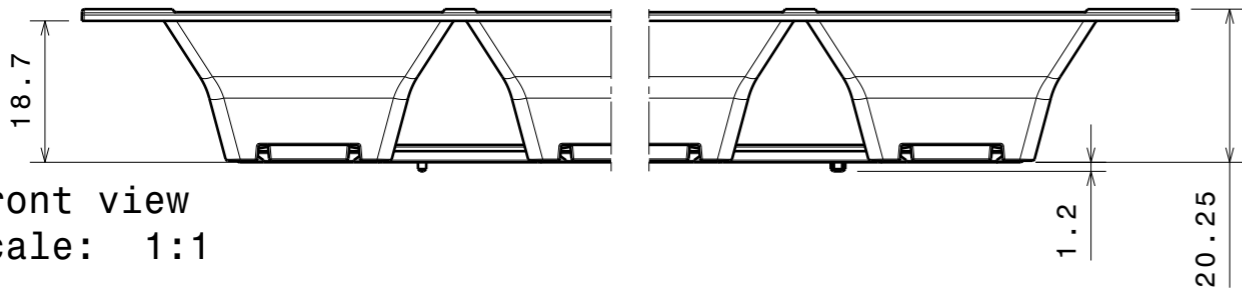

H G F E D C B A

Bottom view
Scale: 1:1

Front view
Scale: 1:1

Top view
Scale: 1:1

Isometric view
Scale: 1:1

Front view
Scale: 2:3

INDEX	QTY.	PART NO	TYPE	MATERIAL	COLOR / COATING
1	7	C16584_DAISSY-4x1-WW	LENS	PMMA	CLEAR
2	1	C16585_DAISSY_28X1-SHD	SHD	PC/ABS	BLACK

MECHANICAL DRAWING		LEDiL [®]
PRODUCT DAISSY-28X1		
Plastic moulding general tolerances according to DIN 16901-130 and applies if not otherwise shown in the drawing. Silicone moulding general tolerances according to ISO 3302-1 Class M3 and applies if not otherwise shown in the drawing.	FIRST ANGLE PROJECTION: 	This drawing is the property of LEDiL Oy. It may not be copied or otherwise distributed without prior written permission from LEDiL Oy.
SCALE 1:1	WEIGHT -	A3 SHEET 1/1