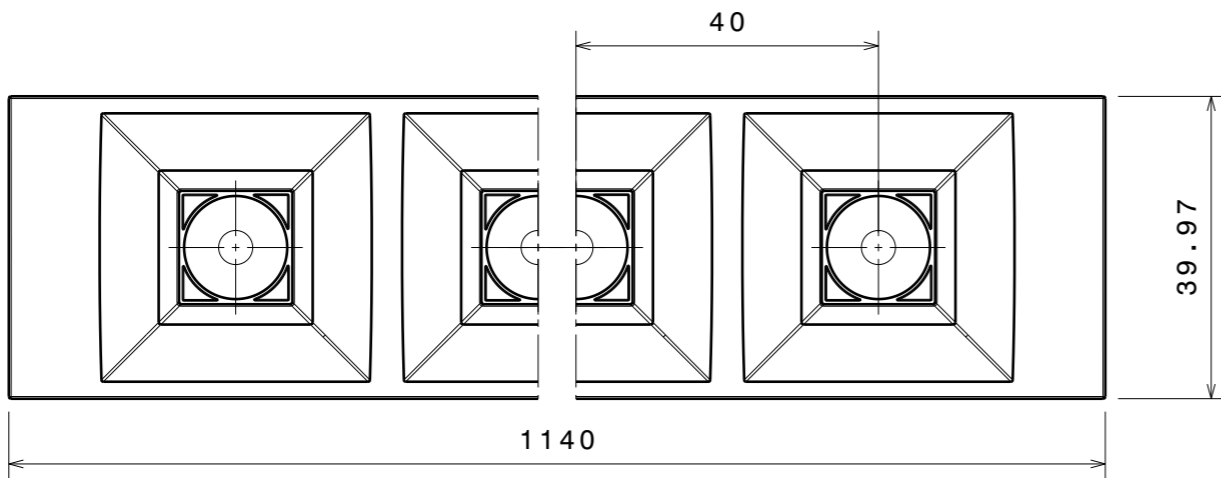

H G F E D C B A

Bottom view
Scale: 1:1

Front view
Scale: 1:1

Top view
Scale: 1:1

Isometric view
Scale: 1:1

Front view
Scale: 2:3

INDEX	QTY.	PART NO	TYPE	MATERIAL	COLOR / COATING
1	7	C16584_DAISSY-4x1-WW	LENS	PMMA	CLEAR
2	1	C16585_DAISSY_28X1-SHD	SHD	PC/ABS	BLACK

MECHANICAL DRAWING		LEDiL [®]
PRODUCT DAISSY-28X1		
Plastic moulding general tolerances according to DIN 16901-130 and applies if not otherwise shown in the drawing. Silicone moulding general tolerances according to ISO 3302-1 Class M3 and applies if not otherwise shown in the drawing.	FIRST ANGLE PROJECTION: 	This drawing is the property of LEDiL Oy. It may not be copied or otherwise distributed without prior written permission from LEDiL Oy.
SCALE 1:1	WEIGHT -	A3 SHEET 1/1

Notes

Ensure LED fitting from a product specific 3D model available from www.ledil.com
For more details about installation please see LEDiL Installation Guide on www.ledil.com

@ A B A

Positioning of different LED combinations
 Recommended LED spacing in clusters 0.2mm