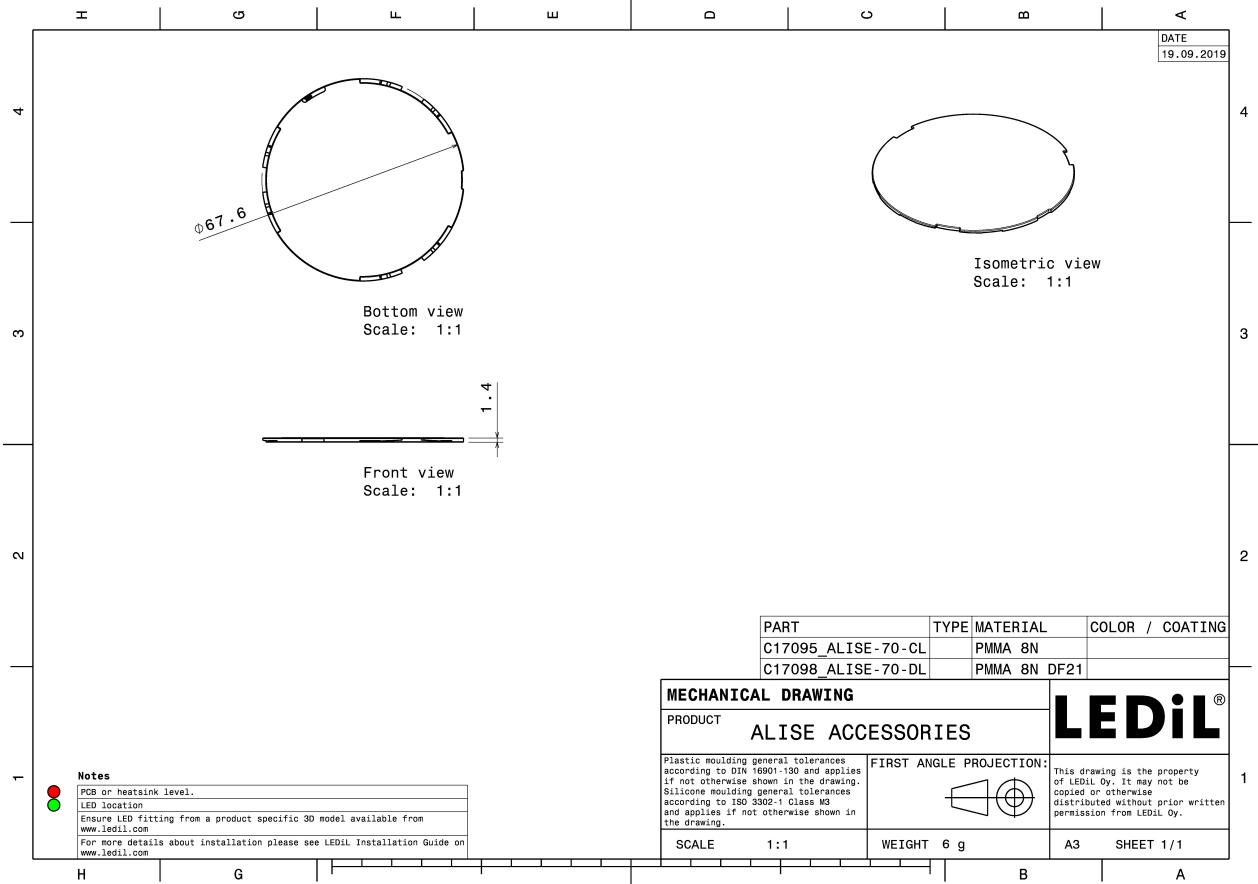

### TECHNICAL SPECIFICATIONS:

Dimensions	Ø 67.6 mm
Height	1.4 mm
Fastening	clips
ROHS compliant	yes ⓘ

### ORDERING INFORMATION:

Component	Qty in box	MOQ	MPQ	Box weight (kg)
C17095_ALISE-70-CL » Box size: 400 x 300 x 160 mm	600	100	20	4.7

See also our general installation guide: [www.ledil.com/installation\\_guide](http://www.ledil.com/installation_guide)