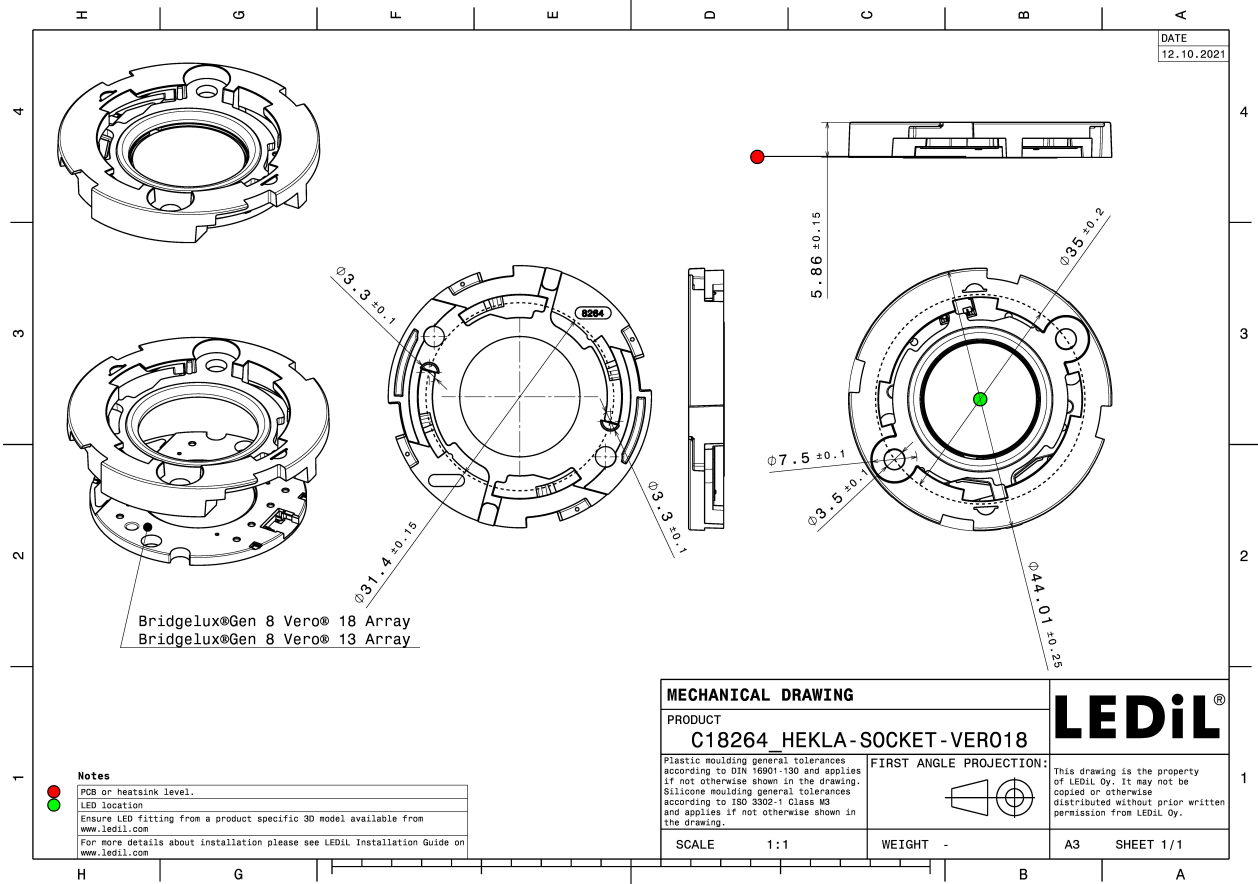

### TECHNICAL SPECIFICATIONS:

Dimensions	Ø 44.0 mm
Height	5.5 mm
Fastening	screw
ROHS compliant	yes ⓘ

### ORDERING INFORMATION:

Component	Qty in box	MOQ	MPQ	Box weight (kg)
C18264_HEKLA-SOCKET-VERO18 » Box size: 480 x 280 x 165 mm	1350	45	45	5.8

See also our general installation guide: [www.ledil.com/installation\\_guide](http://www.ledil.com/installation_guide)