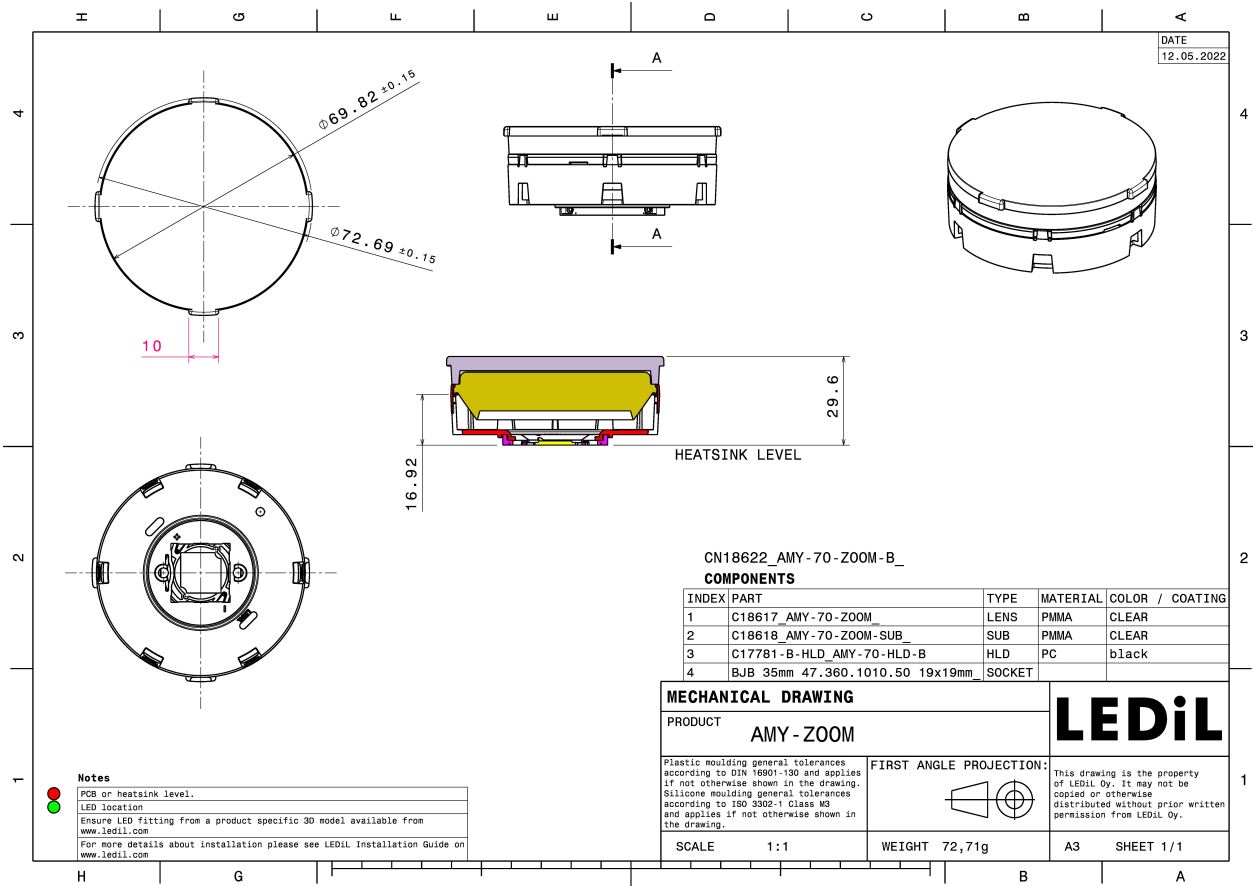

AMY-70-ZOOM-B

Infinitely adjustable beam from 20 to 50 degrees.
Assembly with holder B compatible with Ø35 mm BJB and B+W connectors. Black version

SPECIFICATION:

Dimensions	Ø 70.0 mm
Height	29.5 mm
ROHS compliant	yes ⓘ

Component		Qty in box	MOQ	MPQ	Box weight (kg)
C18618_AMY-70-ZOOM-SUB » Box size: 400 x 300 x 160 mm	Single lens	165		15	4.1
CP18620_AMY-70-ZOOM-B » Box size: 480 x 280 x 300 mm	Assembly	165		15	9.0

See also our general installation guide: www.ledil.com/installation_guide

GENERAL INFORMATION:

NOTE: The typical beam angle will be changed by different color, chip size and chip position tolerance. The typical total beam angle is the full angle measured where the luminous intensity is half of the peak value.