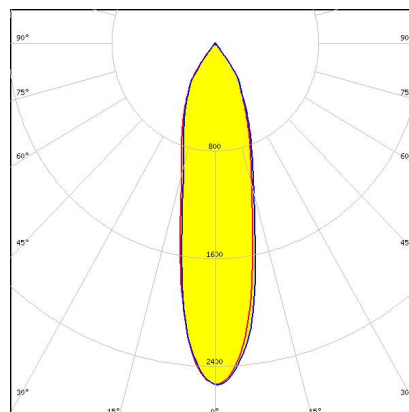

#### FA16987\_TYRA2-M

**Dimensions: 40.0 mm x 40.0 mm**  
**Height: 24.30 mm**

~20° medium beam. Assembly with installation tape.

#### FA16988\_TYRA2-W

**Dimensions: 40.0 mm x 40.0 mm**  
**Height: 24.30 mm**

~25° wide beam. Assembly with installation tape.

### GENERAL INFORMATION:

NOTE: The typical beam angle will be changed by different color, chip size and chip position tolerance. The typical total beam angle is the full angle measured where the luminous intensity is half of the peak value.