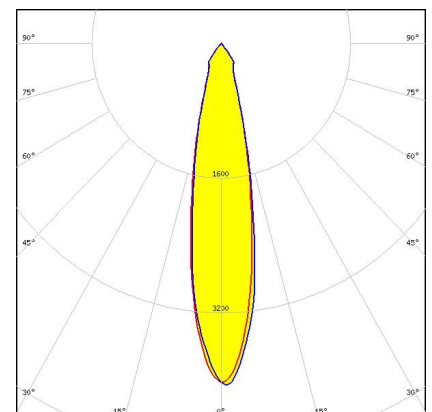

#### FA16987\_TYRA2-M

**Dimensions: 40.0 mm x 40.0 mm**  
**Height: 24.30 mm**

~20° medium beam. Assembly with installation tape.

#### FA16988\_TYRA2-W

**Dimensions: 40.0 mm x 40.0 mm**  
**Height: 24.30 mm**

~25° wide beam. Assembly with installation tape.

#### FA16986\_TYRA2-S

**Dimensions: 40.0 mm x 40.0 mm**  
**Height: 24.30 mm**

~20° spot beam. Assembly with installation tape.

### GENERAL INFORMATION:

NOTE: The typical beam angle will be changed by different color, chip size and chip position tolerance. The typical total beam angle is the full angle measured where the luminous intensity is half of the peak value.