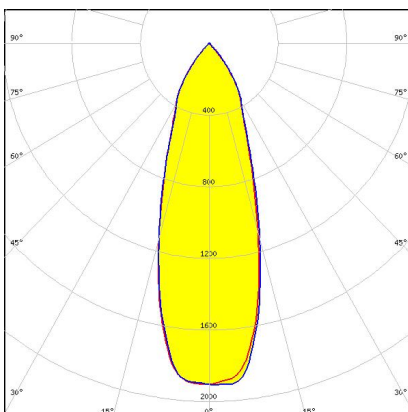

### TYRA

Ø40 mm reflectors for up to 7070 size LED packages

23.1 mm high reflector family with S, M, W and WW beams available.

#### FA16987\_TYRA2-M

**Dimensions: 40.0 mm x 40.0 mm**  
**Height: 24.30 mm**

~20° medium beam. Assembly with installation tape.

#### FA16988\_TYRA2-W

**Dimensions: 40.0 mm x 40.0 mm**  
**Height: 24.30 mm**

~25° wide beam. Assembly with installation tape.

### GENERAL INFORMATION:

NOTE: The typical beam angle will be changed by different color, chip size and chip position tolerance. The typical total beam angle is the full angle measured where the luminous intensity is half of the peak value.