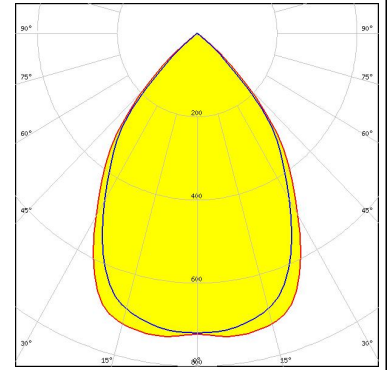

MINNIE-WWW

~70° wide beam optimized for CREE MT-G.
Assembly with holder and installation tape.

TECHNICAL SPECIFICATIONS:

Dimensions	Ø 35.0 mm
Height	15.8 mm
Fastening	tape
ROHS compliant	yes ⓘ

MATERIAL SPECIFICATIONS:

See also our general installation guide: www.ledil.com/installation_guide

PHOTOMETRIC DATA (MEASURED):

LED MT-G
FWHM / FWTM 74.0° / 102.0°
Efficiency %
LEDs/each optic 1
Light colour White
Required components:

LED MT-G2
FWHM / FWTM 69.0° / 96.0°
Efficiency 89 %
LEDs/each optic 1
Light colour White
Required components:

GENERAL INFORMATION:

NOTE: The typical beam angle will be changed by different color, chip size and chip position tolerance. The typical total beam angle is the full angle measured where the luminous intensity is half of the peak value.