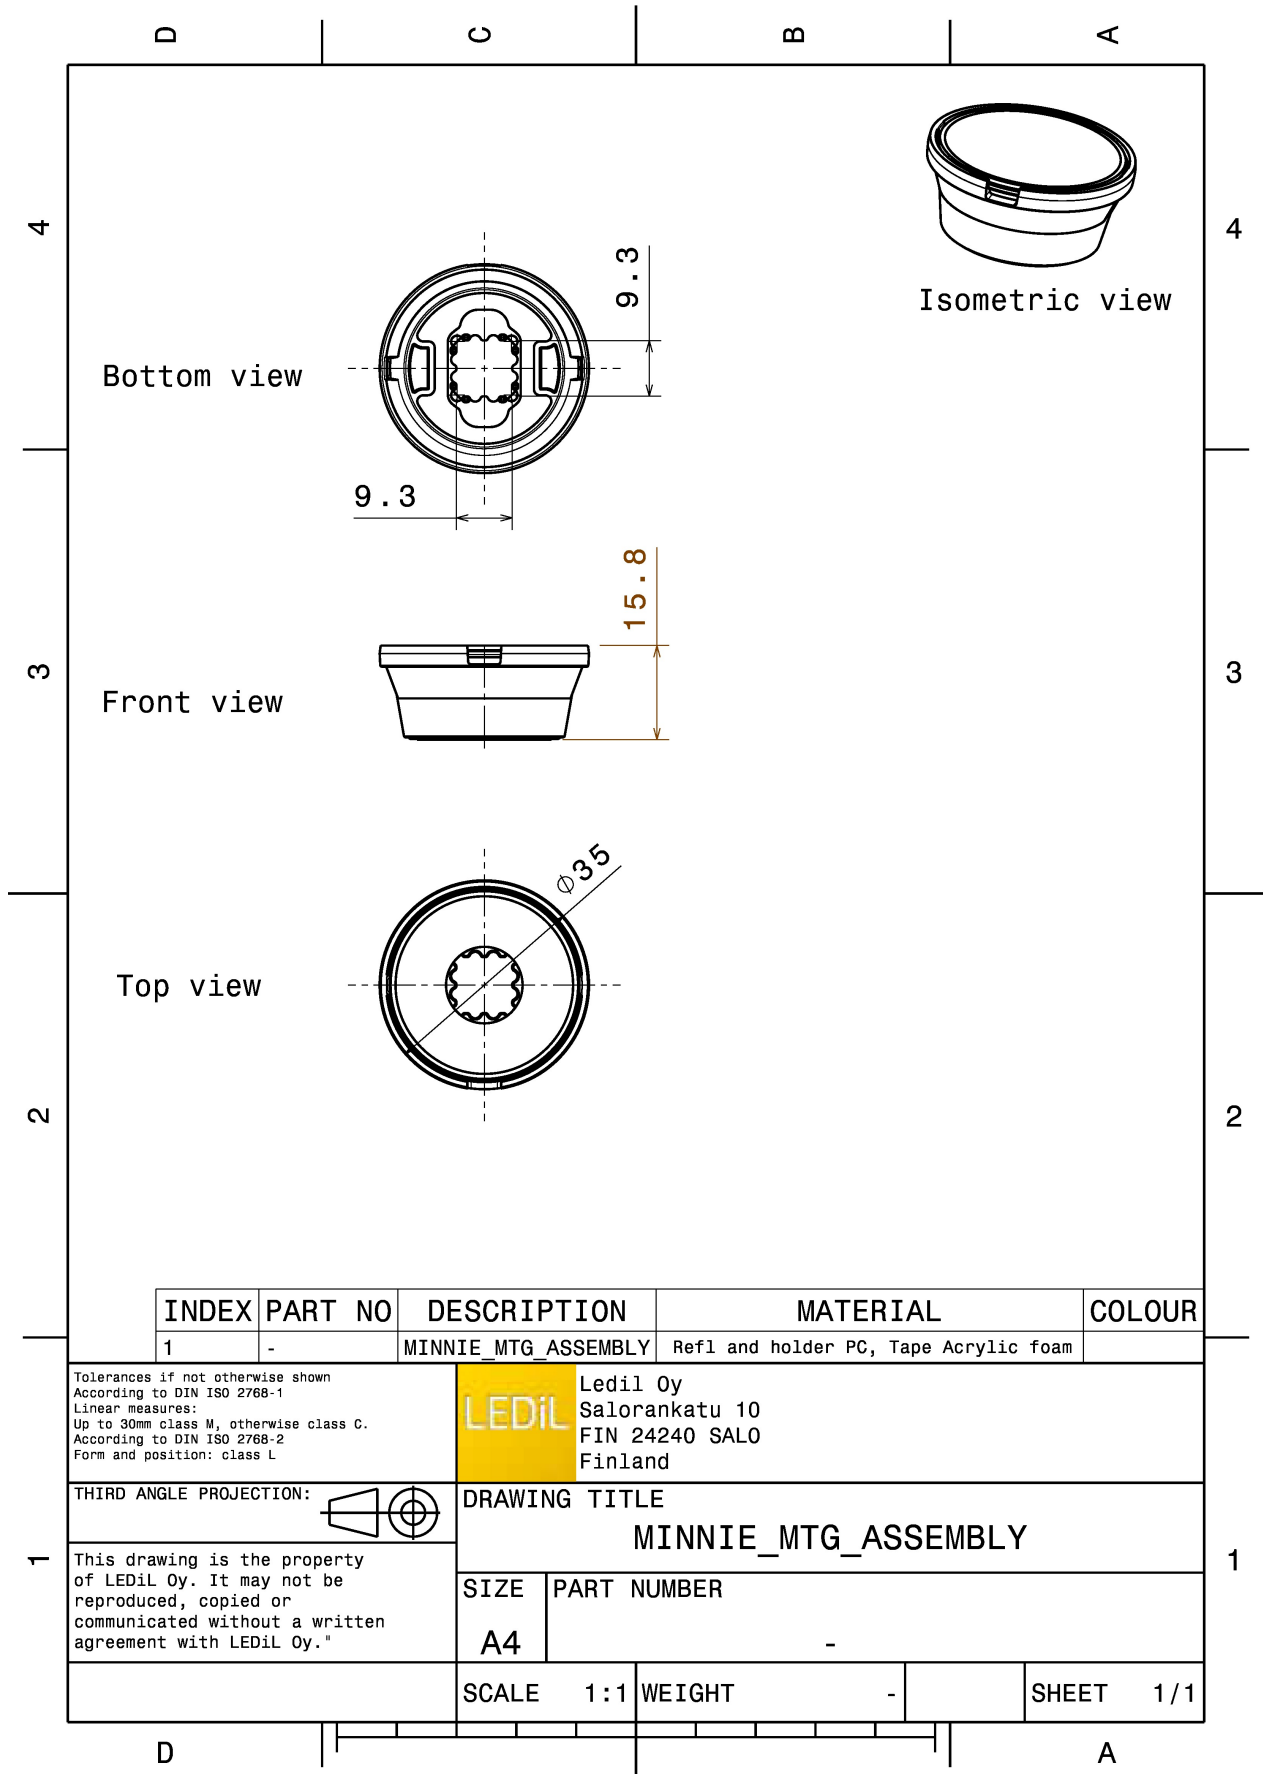

See also our general installation guide: www.ledil.com/installation_guide