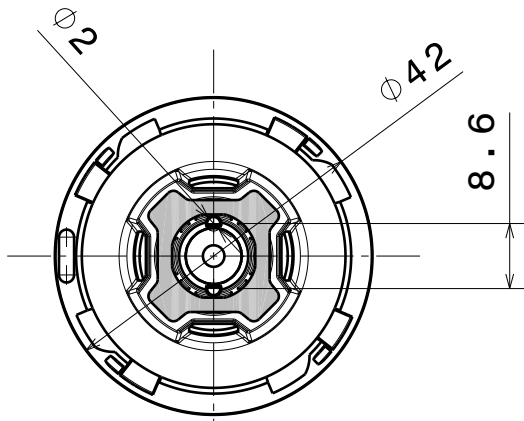

D

C

B

A

Bottom view

Top view

Front view

INDEX	PART NO	DESCRIPTION	MATERIAL	COLOUR
1	C14524	REBECCA-RZ-WW	PMMA	
2	C13910	REBECCA-RGB-HLD	PC	white
3	C11269	HEIDI-TAPE	adhesive foam tape	

Tolerances if not otherwise shown  
According to DIN ISO 2768-1  
Linear measures:  
Up to 30mm class M, otherwise class C.  
According to DIN ISO 2768-2  
Form and position: class L

LEDiL

Ledil Oy  
Salorankatu 10  
FIN 24240 SALO  
Finland

SIZE PART NUMBER

A4

CA14557

SCALE 1:1 WEIGHT

-

SHEET 1/1

D

A