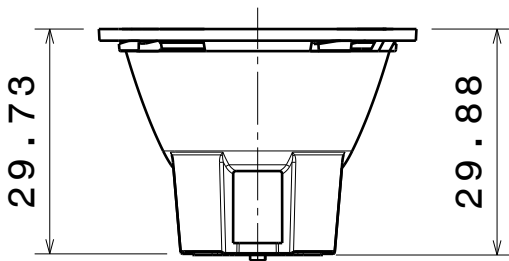

D

C

B

A

Bottom view

Top view

Front view

INDEX	PART NO	DESCRIPTION	MATERIAL	COLOUR
1	C14524	REBECCA-RZ-WW	PMMA	
2	C13910	REBECCA-RGB-HLD	PC	white
3	C11269	HEIDI-TAPE	adhesive foam tape	

Tolerances if not otherwise shown  
According to DIN ISO 2768-1  
Linear measures:  
Up to 30mm class M, otherwise class C.  
According to DIN ISO 2768-2  
Form and position: class L

LEDiL

Ledil Oy  
Salorankatu 10  
FIN 24240 SALO  
Finland

SIZE PART NUMBER

A4

CA14557

SCALE 1:1 WEIGHT

-

SHEET 1/1

D

A