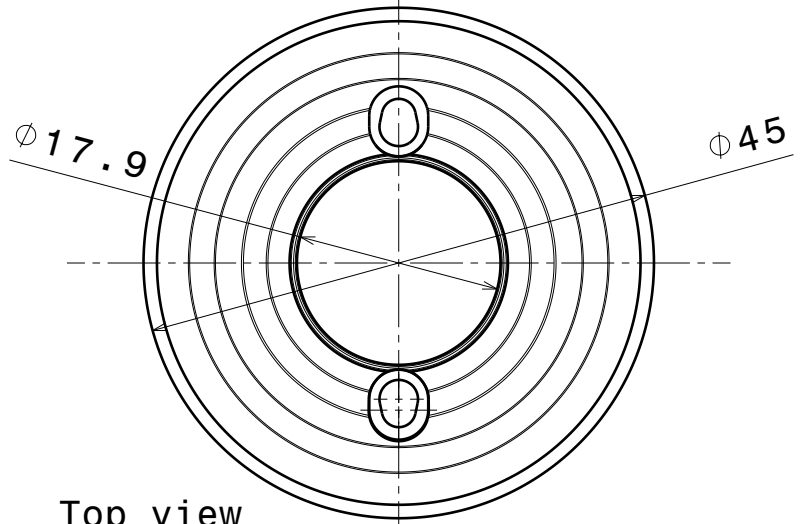

D

C

B

A

4

4

Led position

Bottom view

3

3

Isometric 1:1

Front view

2

2

Top view

Material:PC Color: Metal

Tolerances if not otherwise shown
 According to DIN ISO 2768-1
 Linear measures:
 Up to 30mm class M, otherwise class C.
 According to DIN ISO 2768-2
 Form and position: class L

LEDiL Ledil Oy
 Salorankatu 10
 FIN 24240 SALO
 Finland

DRAWING TITLE
Datasheet Brooke-SCR Reflector

This drawing is the property of LEDiL Oy. It may not be reproduced, copied or communicated without a written agreement with LEDiL Oy."

SIZE	PART NUMBER		
A4	-		
SCALE	3:2	WEIGHT	-
SHEET		1/1	