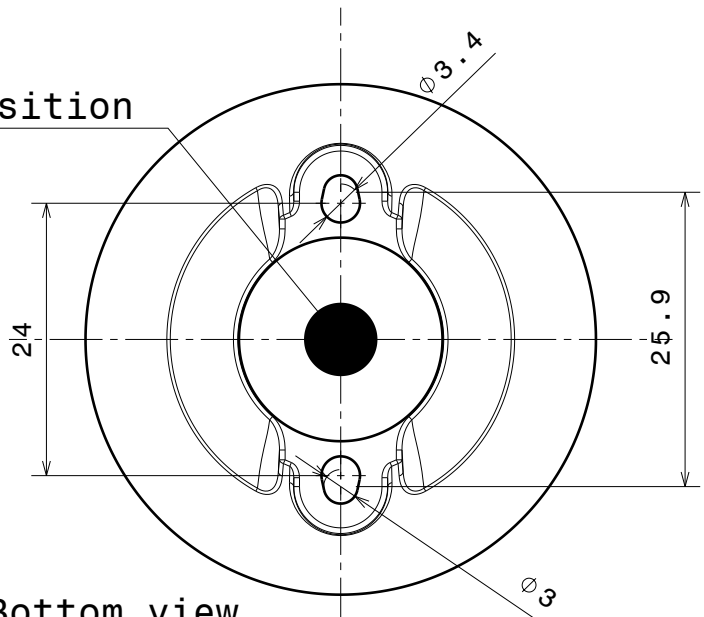

D

C

B

A

4

4

Led position

Bottom view

3

3

Isometric 1:1

Front view

2

2

Top view

Material:PC Color: Metal

Tolerances if not otherwise shown
 According to DIN ISO 2768-1
 Linear measures:
 Up to 30mm class M, otherwise class C.
 According to DIN ISO 2768-2
 Form and position: class L

LEDiL Ledil Oy
 Salorankatu 10
 FIN 24240 SALO
 Finland

DRAWING TITLE
Datasheet Brooke-SCR Reflector

This drawing is the property of LEDiL Oy. It may not be reproduced, copied or communicated without a written agreement with LEDiL Oy."

SIZE	PART NUMBER		
A4	-		
SCALE	3:2	WEIGHT	-
SHEET		1/1	