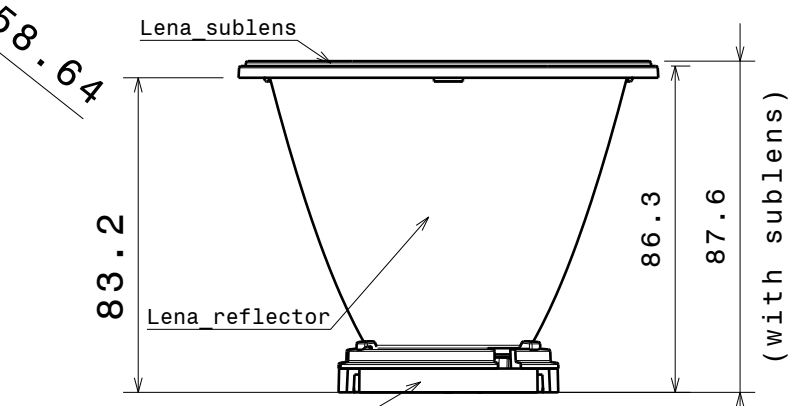

Front view

2

This drawing is our property. It can't be reproduced or communicated without our written agreement.

Ledil Oy
Salorankatu 10
FIN 24240 SALO
Finland

DRAWING TITLE
Datasheet Lena-CLL040 series assy

DRAWN BY as	DATE 10.04.2012
CHECKED BY xx	DATE xx.xx.2012
DESIGNED BY xx	DATE xx.xx.20xx

SIZE A4	DRAWING NUMBER	REV 1
SCALE 1:2	WEIGHT (g)	SHEET 1/1

1

D A