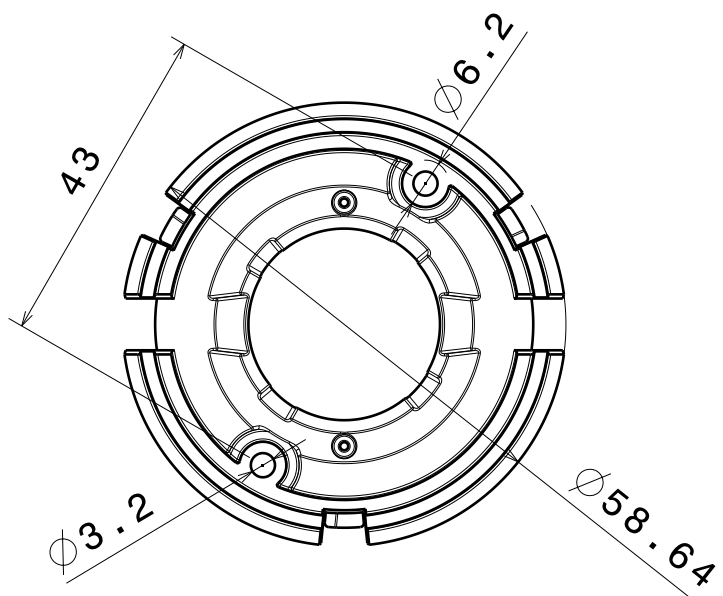

D C B A

4

Isometric view

Top view

4

3

Base part
Scale: 1:1

Bottom view

3

2

- Material:
- Sublens -PMMA
 - Reflector: -PC
-Metal coating and clear lacquer
 - Holder base: -PC
-Color: white

Front view

2

This drawing is our property. It can't be reproduced or communicated without our written agreement.

Ledil Oy
Salorankatu 10
FIN 24240 SALO
Finland

DRAWING TITLE
Datasheet Lena-CLL040 series assy

DRAWN BY as	DATE 10.04.2012
CHECKED BY xx	DATE xx.xx.2012
DESIGNED BY xx	DATE xx.xx.20xx

SIZE A4	DRAWING NUMBER	REV 1
SCALE 1:2	WEIGHT (g)	SHEET 1/1