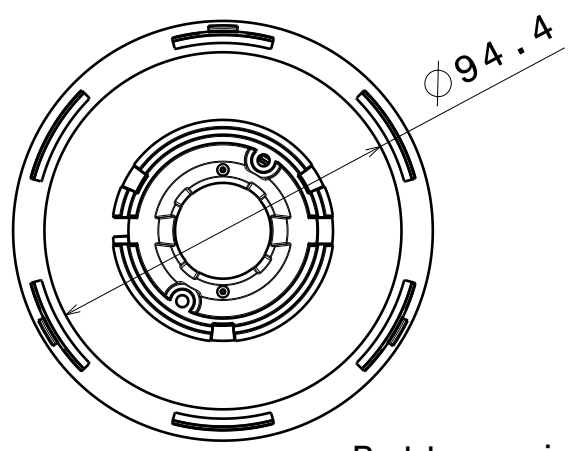

D C B A

4

Isometric view

Top view

4

3

Base part
Scale: 1:1

Bottom view

3

2

- Material:
- Sublens -PMMA
 - Reflector: -PC
-Metal coating and clear lacquer
 - Holder base: -PC
-Color: white

Front view

2

This drawing is our property. It can't be reproduced or communicated without our written agreement.

Ledil Oy
Salorankatu 10
FIN 24240 SALO
Finland

DRAWING TITLE
Datasheet Lena-CLL040 series assy

DRAWN BY as	DATE 10.04.2012
CHECKED BY xx	DATE xx.xx.2012
DESIGNED BY xx	DATE xx.xx.20xx

SIZE A4	DRAWING NUMBER	REV 1
SCALE 1:2	WEIGHT (g)	SHEET 1/1