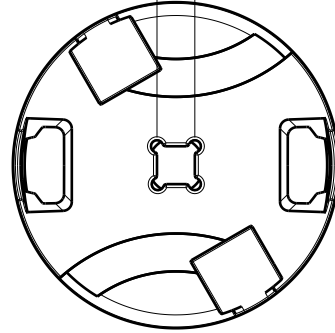

D

C

B

A

2.5

Isometric view
Scale: 2:1

14.6

Holder

Lens

Ø21.6

Materials:
Lens PMMA
Holder PC, Black

This drawing is our property.
It can't be reproduced
or communicated without
our written agreement.

Ledil Oy
Salorankatu 10
FIN 24240 SALO
Finland

DRAWING TITLE

19.01.2012

DESIGNED BY

pv

DATE

19.01.2012

SIZE

A4

DRAWING NUMBER

-

REV

1

SCALE

2:1

WEIGHT (g)

SHEET

1/1