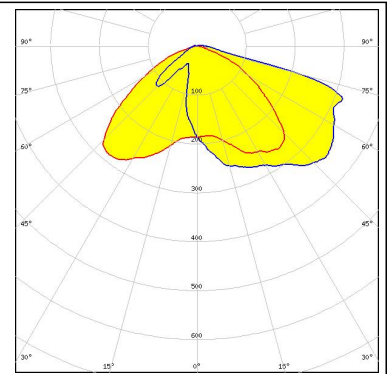

### TECHNICAL SPECIFICATIONS:

Dimensions	280.1 x 35.1 mm
Height	17 mm
Fastening	
Colour	clear
Box size	398 x 298 x 265 mm
Box weight	9 kg
Quantity in Box	130 pcs
ROHS compliant	yes ⓘ

#### PHOTOMETRIC DATA (MEASURED):

**CREE** 

LED XHP70  
FWHM Asymmetric  
Efficiency 93 %  
Peak intensity 0.480 cd/lm  
LEDs/each optic 1  
Light colour White  
Required components:  
C14436\_JENNY-HLD-A-BLK

#### GENERAL INFORMATION:

NOTE: The typical beam angle will be changed by different color, chip size and chip position tolerance. The typical total beam angle is the full angle measured where the luminous intensity is half of the peak value.