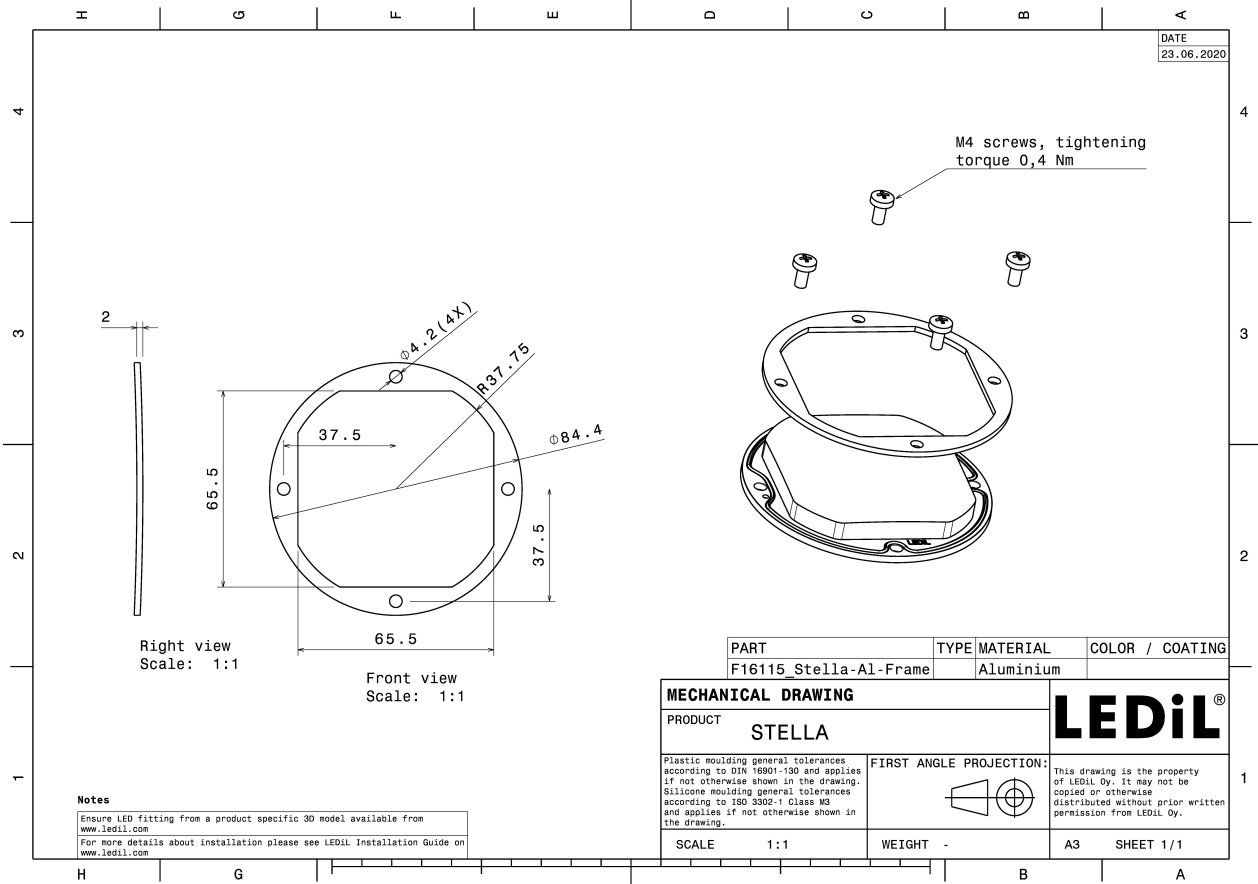

STELLA-AL-FRAME

Aluminium installation frame for STELLA lenses

TECHNICAL SPECIFICATIONS:

Dimensions	Ø 90.0 mm
Height	2 mm
Fastening	screw
ROHS compliant	yes ⓘ

MATERIAL SPECIFICATIONS:

Component	Type
STELLA-AL-FRAME	Accessory

Material	Colour	Finish
Aluminium	metal	

ORDERING INFORMATION:

Component	Qty in box	MOQ	MPQ	Box weight (kg)
F16115_STELLA-AL-FRAME » Box size: 400 x 300 x 300 mm	1620	90	90	13.6

See also our general installation guide: www.ledil.com/installation_guide

AVAILABLE LEDiL PRODUCTS:

Product name	Description
F14627_STELLA-FRESNEL	~25° beam for UV-C, warehouse and outdoor lighting. Compatible with up to 30 mm LES size COBs.
F15263_STELLA-HB-WWW	~100° very wide beam for UV-C, warehouse and outdoor lighting. Compatible with up to 30 mm LES size COBs.