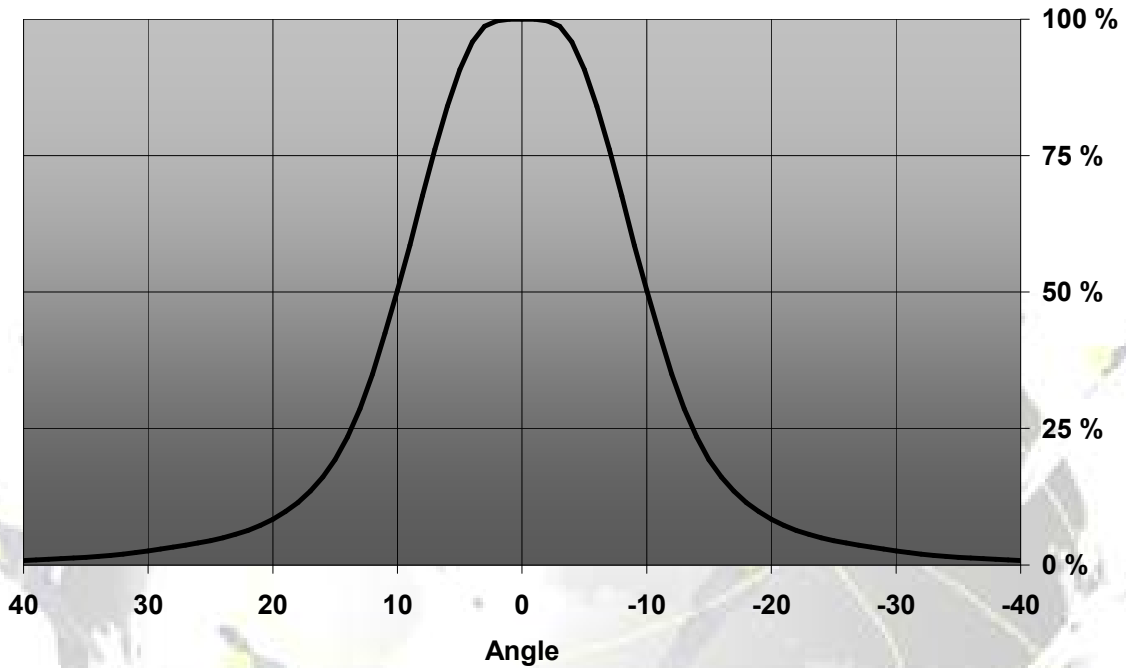

TWIDDLE lenses for Cree XR-E LEDs

- Specially designed for Cree XR-E series of LEDs
- Special care taken to make a uniform white or warm white illumination.
- Lens material optical grade PMMA
- Integrated holder. Fastening to heat sink with a PU foam adhesive tape of automotive grade
- Compact dimensions 21.6 x 14.4 mm. Square form enables easy build of matrix without any gaps between lenses.
- New PATENT PENDING "Omni-directional" technique, allows freely swivel the lens and its light distribution in any angle within +/- 15 degrees from the nominal position

LENS TYPES

NAME	ORDERING CODE	FWHM Angle
TWIDDLE REAL SPOT	FA10745_Twiddle-XR-RS	±N/A°
TWIDDLE DIFFUSER	FA10737_Twiddle-XR-D	±10°
TWIDDLE MEDIUM	FA10739_Twiddle-XR-M	±14°

MEASUREMENTSe

TWIDDLE-XR-D

Relative Intensity of TWIDDLE XR-E