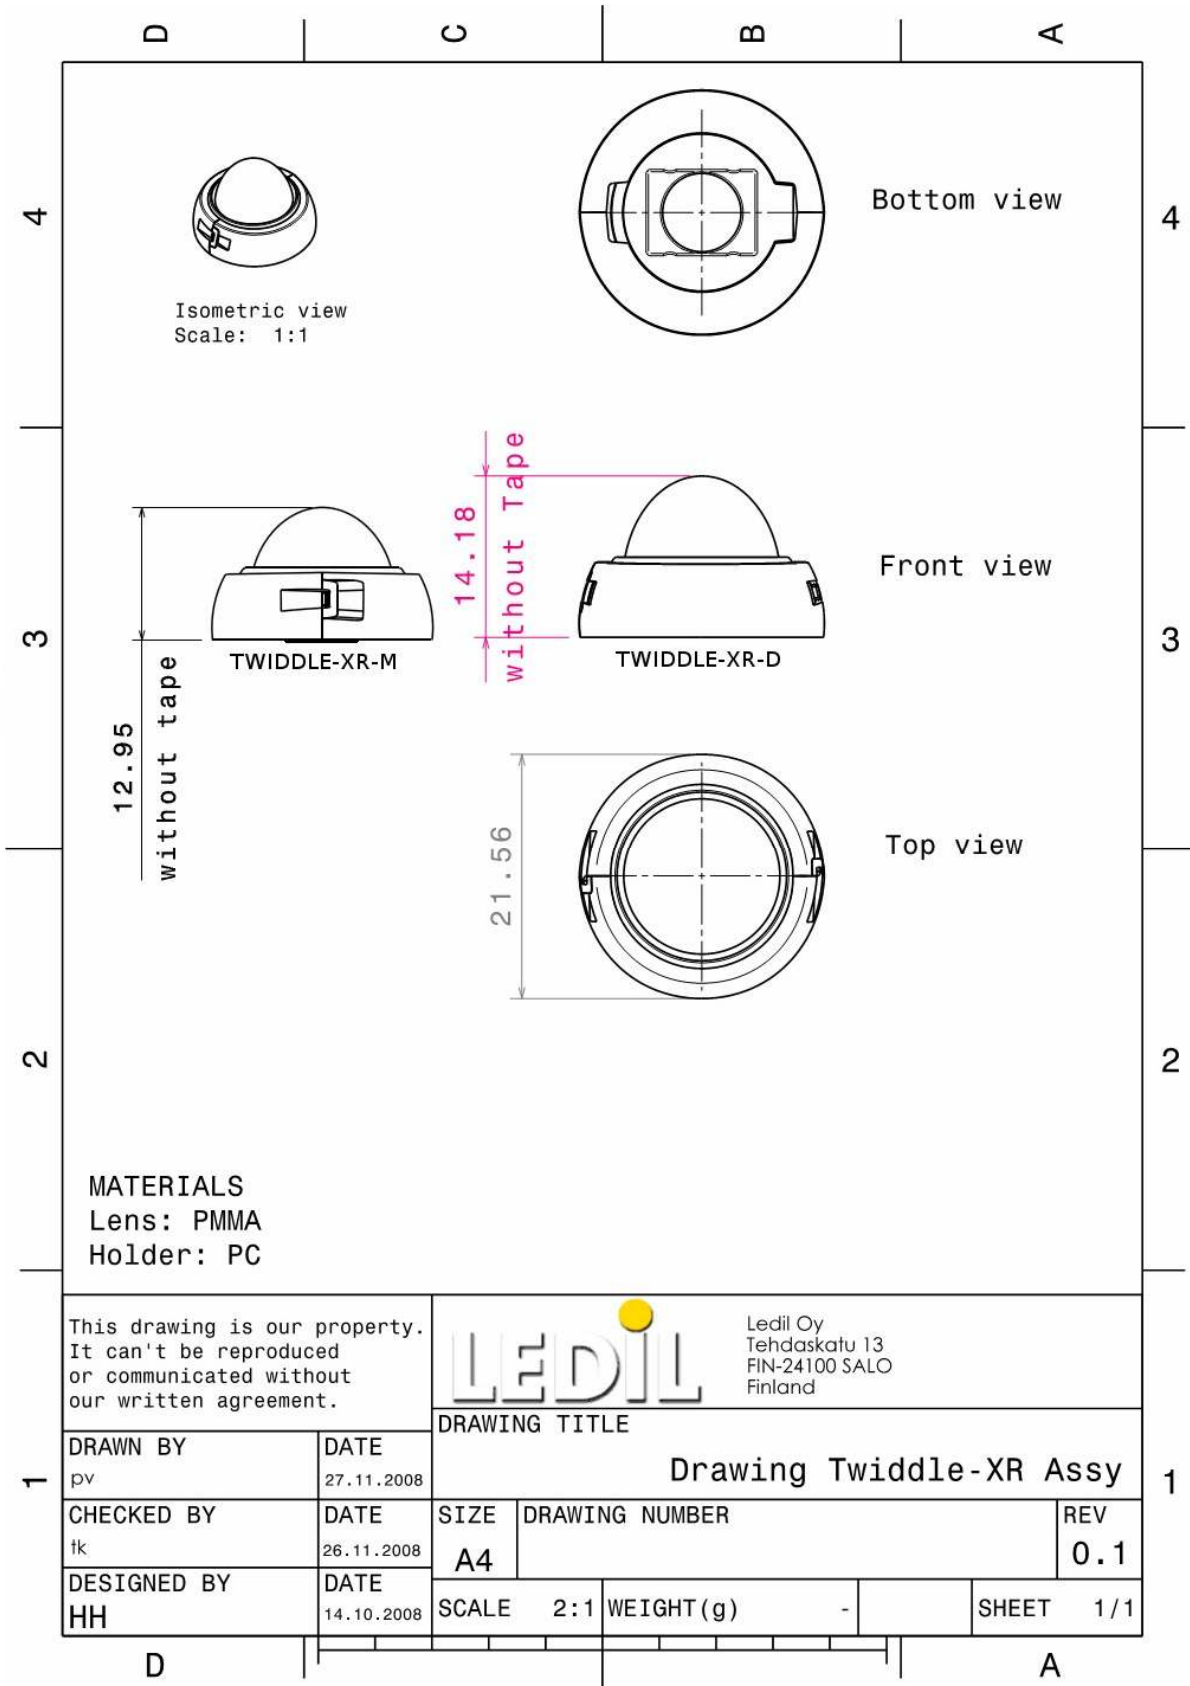

DIMENSIONS

© Ledil Oy - PRELIMINARY - Subject to change without prior notice