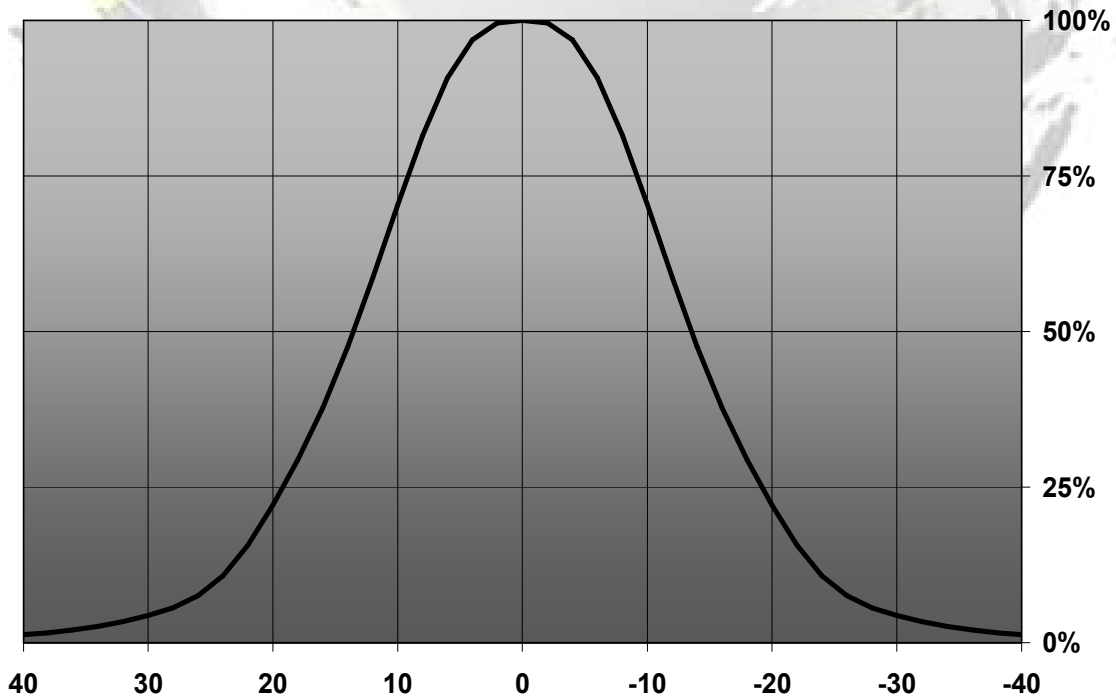

Relative Intensity of FA10739_Twiddle-XR-M

© Ledil Oy – PRELIMINARY - Subject to change without prior notice