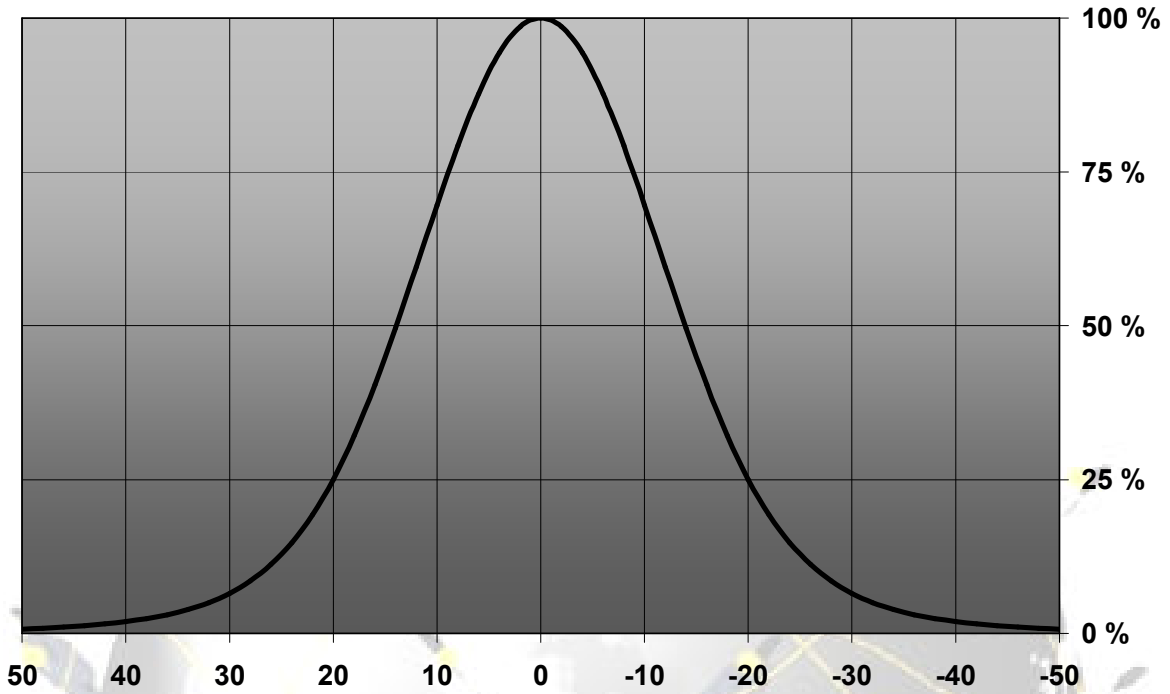

Relative Intensity of FA11062_LS5-M

© Ledil Oy – PRELIMINARY - Subject to change without prior notice