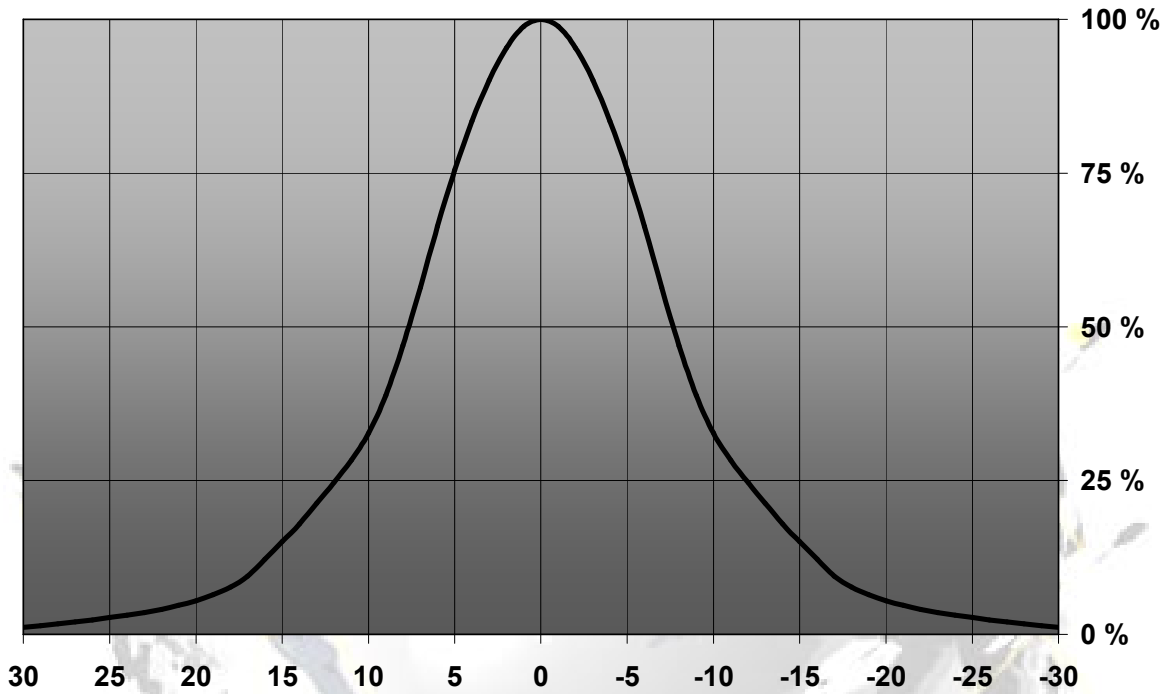

MEASUREMENT DATA

Relative Intensity of FA11060_LS5-RS

© Ledil Oy – PRELIMINARY - Subject to change without prior notice