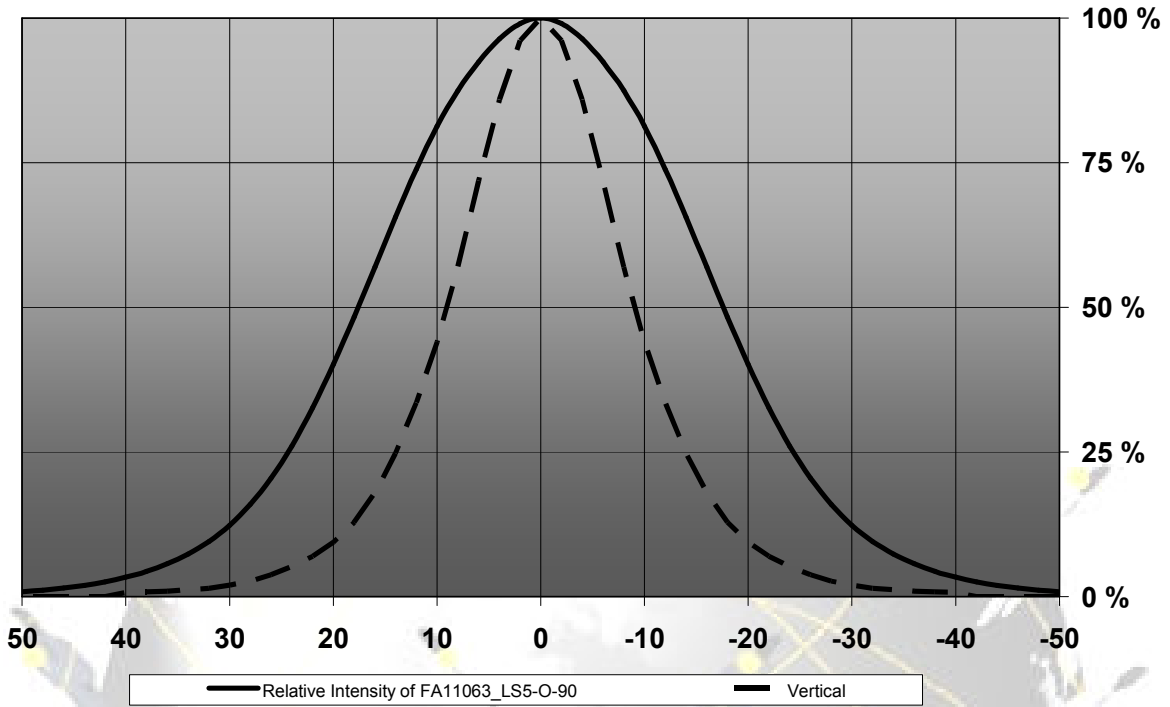

Relative Intensity of FA11063_LS5-O-90

© Ledil Oy – PRELIMINARY - Subject to change without prior notice