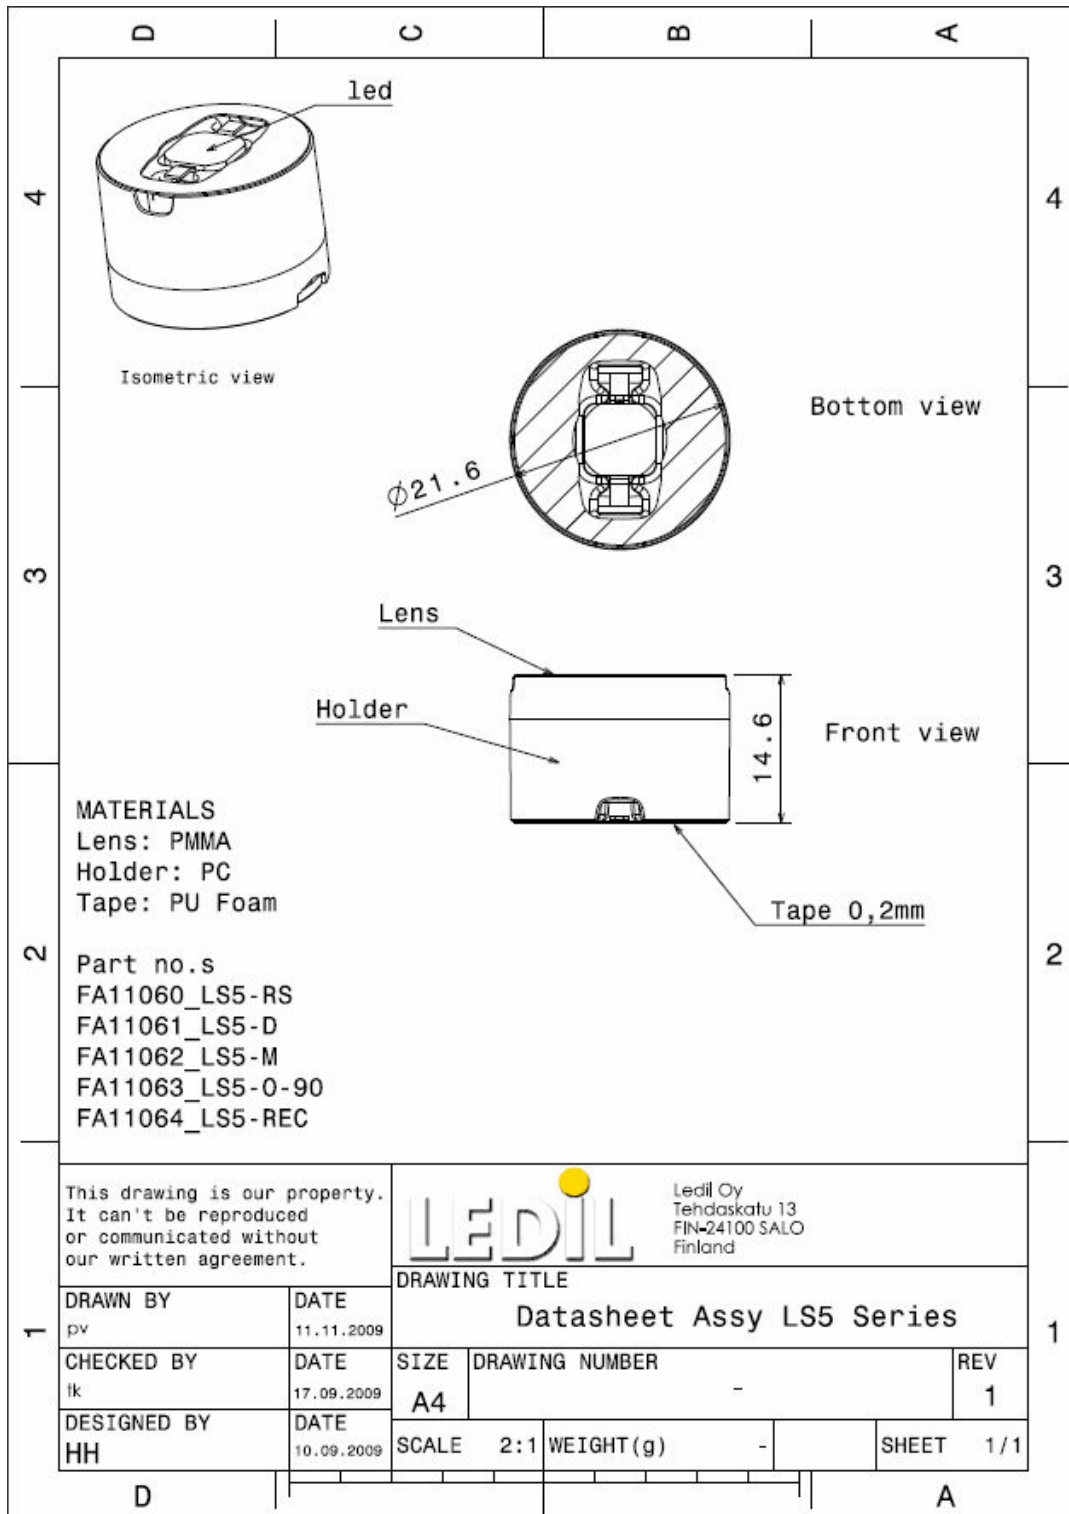

DRAWINGS

© Ledit Oy - PRELIMINARY - Subject to change without prior notice