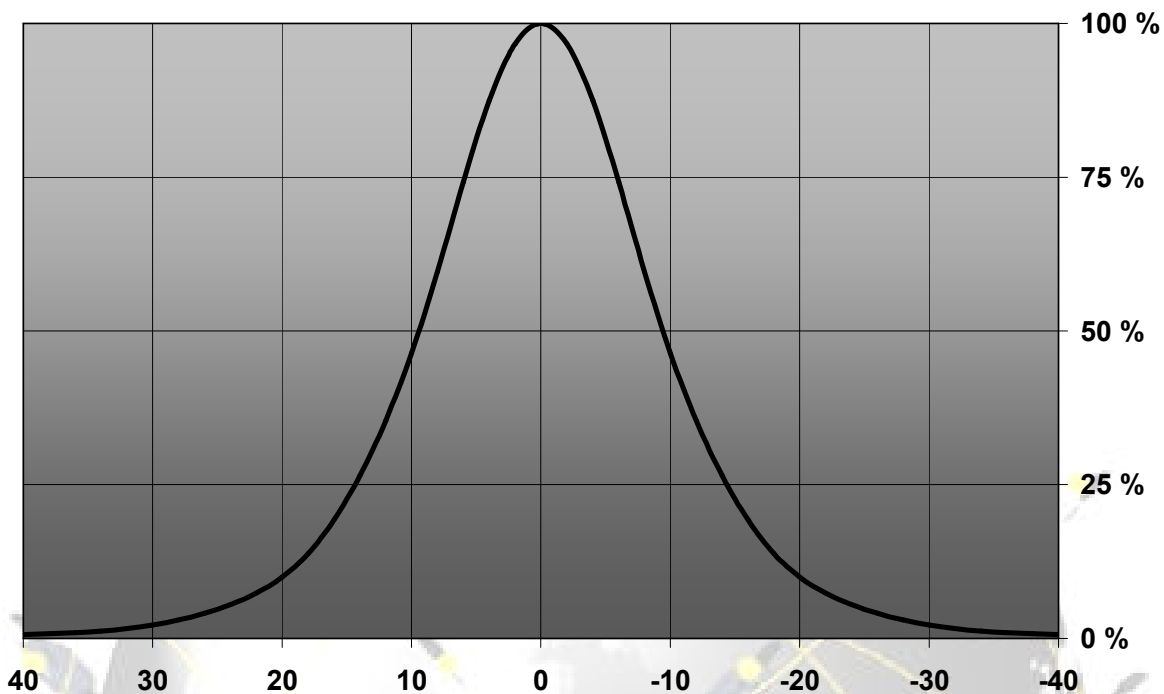

© Ledil Oy – PRELIMINARY - Subject to change without prior notice

MEASUREMENT DATA

Relative Intensity of FA11060_LS5-RS

© Ledil Oy – PRELIMINARY - Subject to change without prior notice

Relative Intensity of FA11061_LS5-D