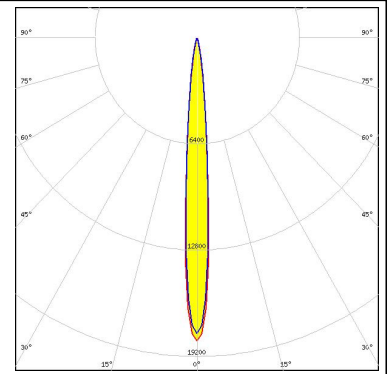

## LD1-RS

~9.6° spot beam optimized for Osram Diamond Dragon. 15.4 mm high assembly.

### TECHNICAL SPECIFICATIONS:

Dimensions	Ø 21.6 mm
Height	15.4 mm
Fastening	glue
Colour	white
Box size	
Box weight	0 kg
Quantity in Box	1632 pcs
ROHS compliant	yes ⓘ

### PHOTOMETRIC DATA (MEASURED):

**OSRAM**  
Opto Semiconductors

LED Diamond Dragon  
FWHM 8.0°  
Efficiency %  
Peak intensity cd/lm  
Required components:

### GENERAL INFORMATION:

NOTE: The typical beam angle will be changed by different color, chip size and chip position tolerance. The typical total beam angle is the full angle measured where the luminous intensity is half of the peak value.