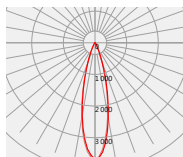

## Dimensions

Part Number	Diameter	Height
LL01CI-EHVxxL191-Mx	Ø44.5	23

\*All dimensions are in millimeters.

# Photometric Distribution

CREE  
CMA1306

LED

---

15°

24°

38°

60°