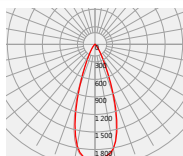

## Dimensions

Part Number	Diameter	Height
LL01CI-EHVxxL191-Mx	Ø44.5	23

\*All dimensions are in millimeters.

# Photometric Distribution

CREE  
CMA1306

LED

---

15°

24°

38°

60°