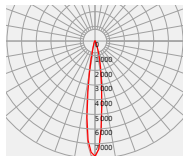

## Dimensions

Part Number	Diameter	Height
LL01CI-EHVxxL191-Mx	Ø44.5	23

\*All dimensions are in millimeters.

# Photometric Distribution

CREE  
CMA1306

LED

---

15°

24°

38°

60°

# Details by LED

Part No	Holder	Connector	LED Size	LED
LL01CI-EHVxxL191-Mx	 LL01ZZZJ15Hx	 LL01A00CXHB2	LES Ø6	 CREE CMA1306

LED	Part No	FWHM	cd / lm	IES
 CREE CMA1306	LL01CI-EHV15L191-M2	14°	7.9	<a href="#">↓</a>
	LL01CI-EHV24L191-M2	25°	3.6	<a href="#">↓</a>
	LL01CI-EHV38L191-M2	37°	1.9	<a href="#">↓</a>
	LL01CI-EHV60L191-M2	62°	0.8	<a href="#">↓</a>