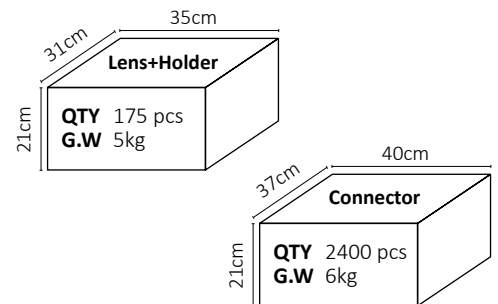

Packaging Details (SPQ)

Accessories

- Available with Holder
  LL01ZZJ15Hx
- Available with Connector
  LL01A00CXHB2