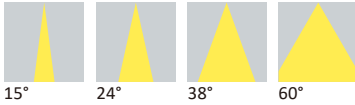

LL01CI-EHVxxL191-Mx

Available Distribution