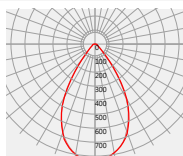

## Dimensions

Part Number	Diameter	Height
LL01CI-EHVxxL191-Mx	Ø44.5	23

\*All dimensions are in millimeters.

# Photometric Distribution

CREE  
CMA1306

LED

---

15°

24°

38°

60°