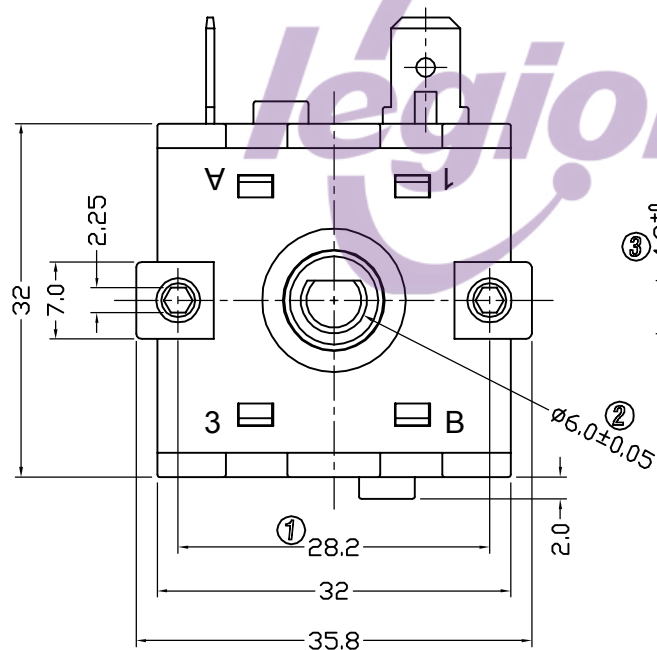

4

3

2

1

NOTES:

1. 额定值 RATING: 16A 125/250VAC 40T125 (UL, CUL; ENEC17; N; CQC)
16(6)A 125/250VAC 40T125 (UL, CUL; ENEC17; N; CQC)
16A 42VDC 40T125 (UL, CUL; ENEC17; N; CQC)
2. 功能 FUNCTIONAL: 见电路图 SEE CIRCUIT DESCRIPTION
3. 接触电阻 CONTACT RESISTANCE: <50mΩ
4. 绝缘电阻 INSULATION RESISTANCE: >100MΩ (500VDC BETWEEN OPEN CONTACTS)
5. 耐电压 DIELECTRIC STRENGTH: >1500VAC 0.5mA 1 MINUTE

电话: 0769-82310511-867
邮箱: hooya89@hooya.hk

NO	DESCRIPTION	NO	DESCRIPTION	ANGLES	±1'	DIMENSIONAL TOLERANCES		APPROVED	CHECKED	DESIGN	DRAWN	ALL SIZE ARE IN	MM	DRAWING NO.	REV.
						RANGE	TOLERANCE					SCALE	NO		
5	→	10	→	X	±0.30							L	MM	FR04-217B3Q16L-R	*****
4	→	9	→	X.X	±0.20							M	NO		
3	→	8	→	X.XX	±0.10							MAT'L	***	DRAWING NO.	REV.
2	→	7	→									MATERIAL NO.			
1	→	6	→												
LEGION ELECTRONIC & HARDWARE CO., LTD.															