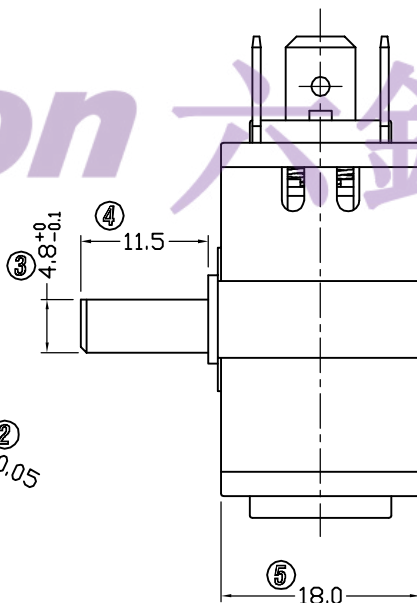

4

3

2

1

NOTES:

1. 额定值 RATING: 16A 125/250VAC 40T125 (UL, CUL; ENEC17; N; CQC)
16(6)A 125/250VAC 40T125 (UL, CUL; ENEC17; N; CQC)
16A 42VDC 40T125 (UL, CUL; ENEC17; N; CQC)
2. 功能 FUNCTIONAL: 见电路图 SEE CIRCUIT DESCRIPTION
3. 接触电阻 CONTACT RESISTANCE: <50mΩ
4. 绝缘电阻 INSULATION RESISTANCE: >100MΩ (500VDC BETWEEN OPEN CONTACTS)
5. 耐电压 DIELECTRIC STRENGTH: >1500VAC 0.5mA 1 MINUTE

电话: 0769-82310511-867
邮箱: hooya89@hooya.hk

NO	DESCRIPTION	NO	DESCRIPTION	ANGLES	±1'	DIMENSIONAL TOLERANCES		APPROVED	CHECKED	DESIGN	DRAWN	ALL SIZE ARE IN	MM	DRAWING NO.	REV.
						RANGE	TOLERANCE					SCALE	NO		
5	→	10	→	X	±0.30							L	MM	FR04-217B3Q16L-R	*****
4	→	9	→	X.X	±0.20							M	NO		
3	→	8	→	X.XX	±0.10							MAT'L	***	DRAWING NO.	REV.
2	→	7	→									MATERIAL NO.			
1	→	6	→												
LEGION ELECTRONIC & HARDWARE CO., LTD.															