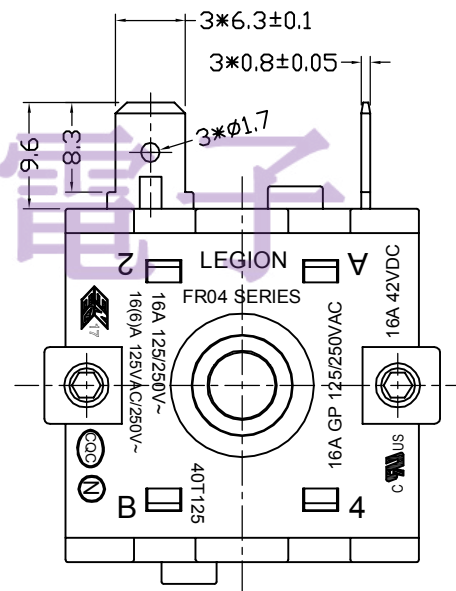

4

3

2

1

NOTES:

1. 额定值 RATING: 16A 125/250VAC 40T125 (UL, CUL; ENEC17; N; CQC)
16(6)A 125/250VAC 40T125 (UL, CUL; ENEC17; N; CQC)
16A 42VDC 40T125 (UL, CUL; ENEC17; N; CQC)
2. 功能 FUNCTIONAL: 见电路图 SEE CIRCUIT DESCRIPTION
3. 接触电阻 CONTACT RESISTANCE: <50mΩ
4. 绝缘电阻 INSULATION RESISTANCE: >100MΩ (500VDC BETWEEN OPEN CONTACTS)
5. 耐电压 DIELECTRIC STRENGTH: >1500VAC 0.5mA 1 MINUTE

电话: 0769-82310511-867
邮箱: hooya89@hooya.hk

NO	DESCRIPTION	NO	DESCRIPTION	ANGLES	±1'	DIMENSIONAL TOLERANCES		APPROVED	CHECKED	DESIGN	DRAWN	ALL SIZE ARE IN	MM	DRAWING NO.	REV.
						RANGE	TOLERANCE					SCALE	NO		
5	→	10	→	X	±0.30							L	MM	FR04-217B3Q16L-R	*****
4	→	9	→	X.X	±0.20							M	NO		
3	→	8	→	X.XX	±0.10							MAT'L	***	DRAWING NO.	REV.
2	→	7	→									MATERIAL NO.			
1	→	6	→												
LEGION ELECTRONIC & HARDWARE CO., LTD.															