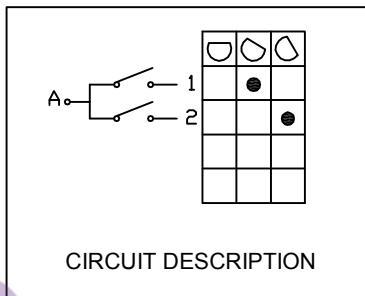

4

3

2

1

NOTES:

1. 额定值 RATING: 16A 125/250VAC 40T125 (UL, CUL; ENEC17; N; CQC)
16(6)A 125/250VAC 40T125 (UL, CUL; ENEC17; N; CQC)
16A 42VDC 40T125 (UL, CUL; ENEC17; N; CQC)
2. 功能 FUNCTIONAL: 见电路图 SEE CIRCUIT DESCRIPTION
3. 接触电阻 CONTACT RESISTANCE: <50mΩ
4. 绝缘电阻 INSULATION RESISTANCE: >100MΩ (500VDC BETWEEN OPEN CONTACTS)
5. 耐电压 DIELECTRIC STRENGTH: >1500VAC 0.5mA 1 MINUTE

电话: 0769-82310511-867
邮箱: hooya89@hooya.hk

NO	DESCRIPTION	NO	DESCRIPTION	ANGLES	±1'	DIMENSIONAL TOLERANCES		APPROVED	CHECKED	DESIGN	DRAWN	ALL SIZE ARE IN	MM	DRAWING NO.	REV.
						RANGE	TOLERANCE					SCALE	NO		
5	→	10	→	X	±0.30							L	MM	FR04-217B3Q16L-R	*****
4	→	9	→	X.X	±0.20							M	NO		
3	→	8	→	X.XX	±0.10							MAT'L	***	DRAWING NO.	REV.
2	→	7	→									MATERIAL NO.			
1	→	6	→												
LEGION ELECTRONIC & HARDWARE CO., LTD.															