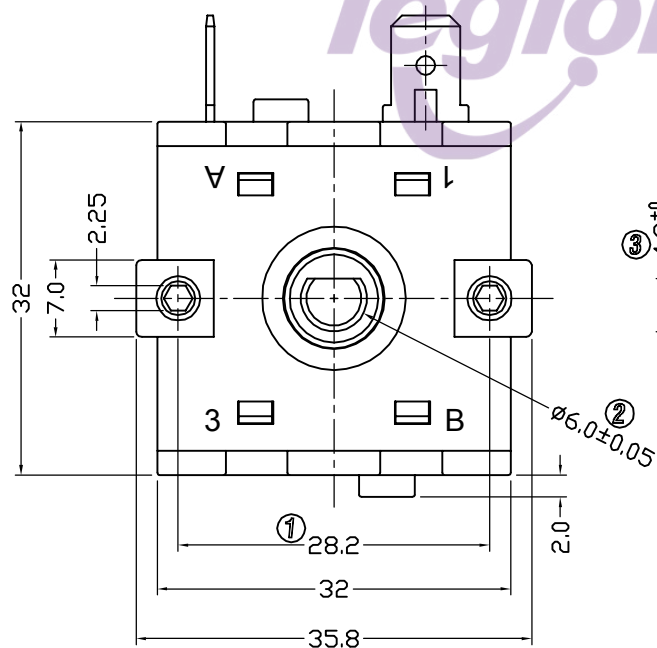

电话: 0769-82310511-867
邮箱: hooya89@hooya.hk

A

A

NO	DESCRIPTION	NO	DESCRIPTION	DIMENSIONAL TOLERANCES	APPROVED	CHECKED	DESIGN	DRAWN	ALL SIZE ARE IN	MM		
NO	DESCRIPTION	NO	DESCRIPTION	RANGE	TOLERANCE				SCALE	NO		
5	→	10	→	X	±0.30			LMC	MAT'L	***		
4	→	9	→	X.X	±0.20			2019.05.20	MATERIAL NO.		DRAWING NO.	REV.
3	→	8	→	X.XX	±0.10				FR04-308B3Q16L-R	*****		A0
2	→	7	→	ANGLES	±1°							
1	→	6	→									
LEGION ELECTRONIC & HARDWARE CO., LTD.												

4

3

2

1