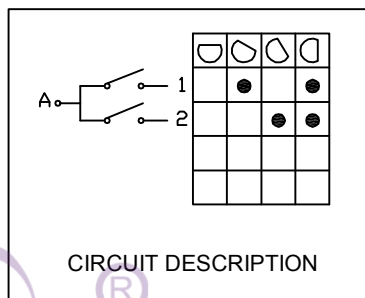

4

3

2

1

NOTES:

1. 额定值 RATING: 16A 125/250VAC 40T125 (UL, CUL; ENEC17; N; CQC)
16(6)A 125/250VAC 40T125 (UL, CUL; ENEC17; N; CQC)
16A 42VDC 40T125 (UL, CUL; ENEC17; N; CQC)
2. 功能 FUNCTIONAL: 见电路图 SEE CIRCUIT DESCRIPTION
3. 接触电阻 CONTACT RESISTANCE: <50mΩ
4. 绝缘电阻 INSULATION RESISTANCE: >100MΩ (500VDC BETWEEN OPEN CONTACTS)
5. 耐电压 DIELECTRIC STRENGTH: >1500VAC 0.5mA 1 MINUTE