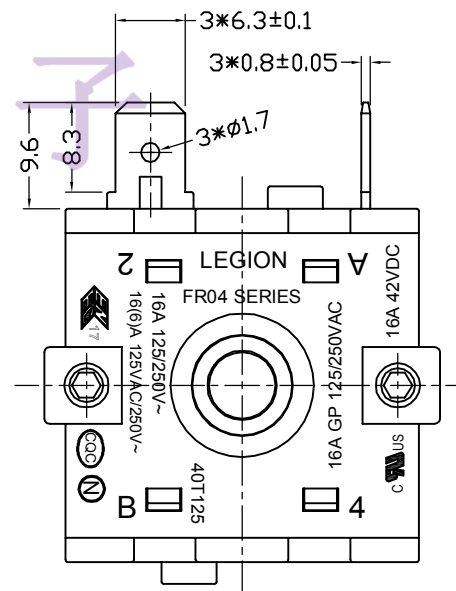

电话: 0769-82310511-867
邮箱: hooya89@hooya.hk

A

A

NO	DESCRIPTION	NO	DESCRIPTION	DIMENSIONAL TOLERANCES	APPROVED	CHECKED	DESIGN	DRAWN	ALL SIZE ARE IN	MM		
NO	DESCRIPTION	NO	DESCRIPTION	RANGE	TOLERANCE				SCALE	NO		
5	→	10	→	X	±0.30			LMC	MAT'L	***		
4	→	9	→	X.X	±0.20			2019.05.20	MATERIAL NO.		DRAWING NO.	REV.
3	→	8	→	X.XX	±0.10				FR04-308B3Q16L-R	*****		A0
2	→	7	→	ANGLES	±1°							
1	→	6	→									
LEGION ELECTRONIC & HARDWARE CO., LTD.												

4

3

2

1