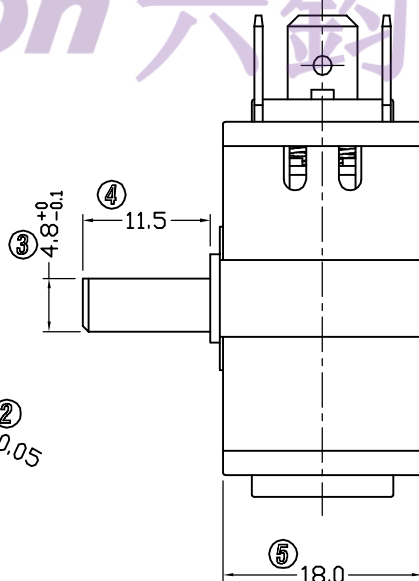

电话: 0769-82310511-867
邮箱: hooya89@hooya.hk

A

A

NO	DESCRIPTION	NO	DESCRIPTION	DIMENSIONAL TOLERANCES	APPROVED	CHECKED	DESIGN	DRAWN	ALL SIZE ARE IN	MM		
NO	DESCRIPTION	NO	DESCRIPTION	RANGE	TOLERANCE				SCALE	NO		
5	→	10	→	X	±0.30			LMC	MAT'L	***		
4	→	9	→	X.X	±0.20			2019.05.20	MATERIAL NO.		DRAWING NO.	REV.
3	→	8	→	X.XX	±0.10				FR04-308B3Q16L-R	*****		A0
2	→	7	→	ANGLES	±1°							
1	→	6	→									
LEGION ELECTRONIC & HARDWARE CO., LTD.												

4

3

2

1