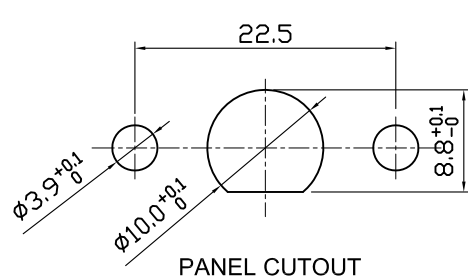

CIRCUIT DESCRIPTION

PANEL CUTOUT

1. 额定值 RATING: 8A 125/250VAC(UL, C-UL)
12A-8(3)A 250V~μT125/55 (ENEC-17, CQC, CB)
2. 功能 FUNCTIONAL: 见电路图 SEE CIRCUIT DESCRIPTION
3. 接触电阻 CONTACT RESISTANCE: <50mΩ
4. 绝缘电阻 INSULATION RESISTANCE: >100MΩ (500VDC BETWEEN OPEN CONTACTS)
5. 耐电压 DIELECTRIC STRENGTH: >1500VAC 0.5mA 1 MINUTE
6. "○"表示关键尺寸 DENOTES CRITICAL DIMENSIONS

NO	DESCRIPTION	NO	DESCRIPTION	ANGLES	±1'	DIMENSIONAL TOLERANCES				APPROVED	CHECKED	DESIGN	DRAWN	ALL SIZE ARE IN	MM		DRAWING NO.	REV.
				RANGE	TOLERANCE									SCALE	NO			
5	→	10	→	X	±0.30									MAT'L	***	MFR01-A4F05L8BA-R	WIF119020	A
4	→	9	→	X.X	±0.20									MATERIAL NO.				
3	→	8	→	X.XX	±0.10													
2	→	7	→															
1	→	6	→															
					LEGION ELECTRONIC & HARDWARE CO., LTD.													