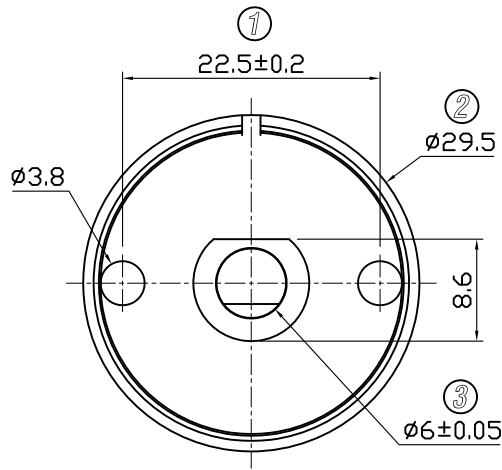

CIRCUIT DESCRIPTION

PANEL CUTOUT

1. 额定值 RATING: 8A 125/250VAC(UL, C-UL)
12A-8(3)A 250V~μT125/55 (ENEC-17, CQC, CB)
2. 功能 FUNCTIONAL: 见电路图 SEE CIRCUIT DESCRIPTION
3. 接触电阻 CONTACT RESISTANCE: <50mΩ
4. 绝缘电阻 INSULATION RESISTANCE: >100MΩ (500VDC BETWEEN OPEN CONTACTS)
5. 耐电压 DIELECTRIC STRENGTH: >1500VAC 0.5mA 1 MINUTE
6. "○"表示关键尺寸 DENOTES CRITICAL DIMENSIONS

NO	DESCRIPTION	NO	DESCRIPTION	ANGLES	±1'	DIMENSIONAL TOLERANCES				APPROVED	CHECKED	DESIGN	DRAWN	ALL SIZE ARE IN	MM		DRAWING NO.	REV.
				RANGE	TOLERANCE									SCALE	NO			
5	→	10	→	X	±0.30									MAT'L	***	MFR01-A4F05L8BA-R	WIF119020	A
4	→	9	→	X.X	±0.20									MATERIAL NO.				
3	→	8	→	X.XX	±0.10													
2	→	7	→															
1	→	6	→															
					LEGION ELECTRONIC & HARDWARE CO., LTD.													