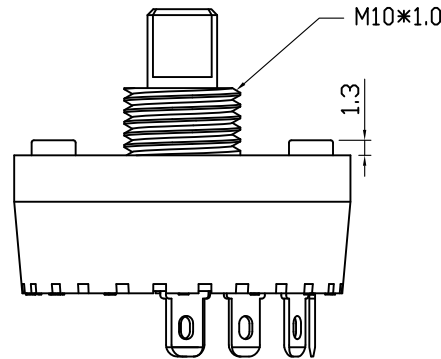

CIRCUIT DESCRIPTION

PANEL CUTOUT

1. 额定值 RATING: 8A 125/250VAC(UL, C-UL)
12A-8(3)A 250V~μT125/55 (ENEC-17, CQC, CB)
2. 功能 FUNCTIONAL: 见电路图 SEE CIRCUIT DESCRIPTION
3. 接触电阻 CONTACT RESISTANCE: <50mΩ
4. 绝缘电阻 INSULATION RESISTANCE: >100MΩ (500VDC BETWEEN OPEN CONTACTS)
5. 耐电压 DIELECTRIC STRENGTH: >1500VAC 0.5mA 1 MINUTE
6. "○"表示关键尺寸 DENOTES CRITICAL DIMENSIONS

NO	DESCRIPTION	NO	DESCRIPTION	ANGLES	±1'	DIMENSIONAL TOLERANCES				APPROVED	CHECKED	DESIGN	DRAWN	ALL SIZE ARE IN	MM		DRAWING NO.	REV.
				RANGE	TOLERANCE									SCALE	NO			
5	→	10	→	X	±0.30									MAT'L	***	MFR01-A4F05L8BA-R	WIF119020	A
4	→	9	→	X.X	±0.20									MATERIAL NO.				
3	→	8	→	X.XX	±0.10													
2	→	7	→															
1	→	6	→															
					LEGION ELECTRONIC & HARDWARE CO., LTD.													