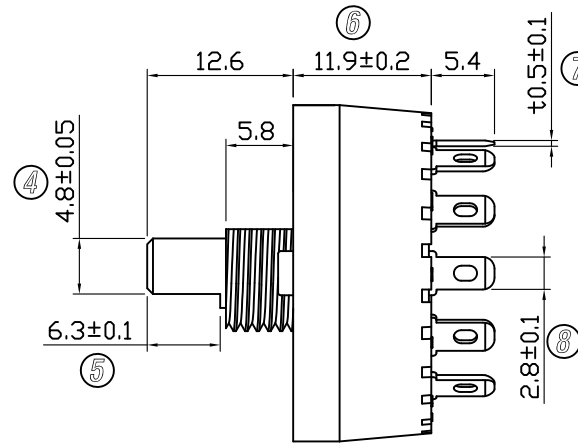

CIRCUIT DESCRIPTION

PANEL CUTOUT

1. 额定值 RATING: 8A 125/250VAC(UL, C-UL)
12A-8(3)A 250V~μT125/55 (ENEC-17, CQC, CB)
2. 功能 FUNCTIONAL: 见电路图 SEE CIRCUIT DESCRIPTION
3. 接触电阻 CONTACT RESISTANCE: <50mΩ
4. 绝缘电阻 INSULATION RESISTANCE: >100MΩ (500VDC BETWEEN OPEN CONTACTS)
5. 耐电压 DIELECTRIC STRENGTH: >1500VAC 0.5mA 1 MINUTE
6. "○"表示关键尺寸 DENOTES CRITICAL DIMENSIONS

NO	DESCRIPTION	NO	DESCRIPTION	ANGLES	±1'	DIMENSIONAL TOLERANCES				APPROVED	CHECKED	DESIGN	DRAWN	ALL SIZE ARE IN	MM		DRAWING NO.	REV.
				RANGE	TOLERANCE									SCALE	NO			
5	→	10	→	X	±0.30									MAT'L	***	MFR01-A4F05L8BA-R	WIF119020	A
4	→	9	→	X.X	±0.20									MATERIAL NO.				
3	→	8	→	X.XX	±0.10													
2	→	7	→															
1	→	6	→															
					LEGION ELECTRONIC & HARDWARE CO., LTD.													