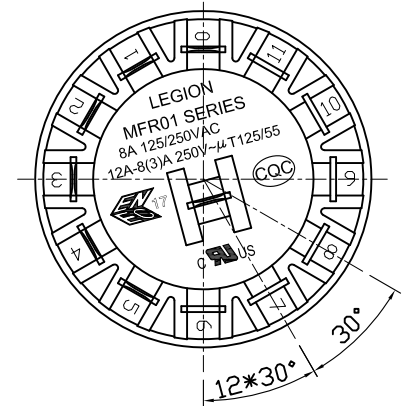

CIRCUIT DESCRIPTION

PANEL CUTOUT

1. 额定值 RATING: 8A 125/250VAC(UL, C-UL)
12A-8(3)A 250V~μT125/55 (ENEC-17, CQC, CB)
2. 功能 FUNCTIONAL: 见电路图 SEE CIRCUIT DESCRIPTION
3. 接触电阻 CONTACT RESISTANCE: <50mΩ
4. 绝缘电阻 INSULATION RESISTANCE: >100MΩ (500VDC BETWEEN OPEN CONTACTS)
5. 耐电压 DIELECTRIC STRENGTH: >1500VAC 0.5mA 1 MINUTE
6. "○"表示关键尺寸 DENOTES CRITICAL DIMENSIONS

NO	DESCRIPTION	NO	DESCRIPTION	ANGLES	±1'	DIMENSIONAL TOLERANCES				APPROVED	CHECKED	DESIGN	DRAWN	ALL SIZE ARE IN	MM		DRAWING NO.	REV.
				RANGE	TOLERANCE									SCALE	NO			
5	→	10	→	X	±0.30									MAT'L	***	MFR01-A4F05L8BA-R	WIF119020	A
4	→	9	→	X.X	±0.20									MATERIAL NO.				
3	→	8	→	X.XX	±0.10													
2	→	7	→															
1	→	6	→															
					LEGION ELECTRONIC & HARDWARE CO., LTD.													