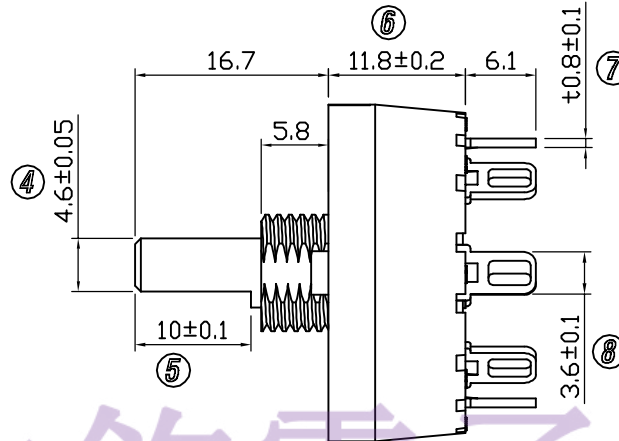

CIRCUIT DESCRIPTION

PANEL CUTOUT

1. 额定值 RATING: 8A 125/250VAC (UL, C-UL)
12A-8(3)A 250V~ μ T125/55 (ENEC-17, CQC, CB)
2. 功能 FUNCTIONAL: 见电路图 SEE CIRCUIT DESCRIPTION
3. 接触电阻 CONTACT RESISTANCE: <50mΩ
4. 绝缘电阻 INSULATION RESISTANCE: >100MΩ (500VDC BETWEEN OPEN CONTACTS)
5. 耐电压 DIELECTRIC STRENGTH: >1500VAC 0.5mA 1 MINUTE
6. "○"表示关键尺寸 DENOTES CRITICAL DIMENSIONS

电话: 0769-82310511-867

邮箱: hooya89@hooya.hk

NO	DESCRIPTION	NO	DESCRIPTION	ANGLES	±1'	DIMENSIONAL TOLERANCES		APPROVED	CHECKED	DESIGN	DRAWN	ALL SIZE ARE IN	MM		DRAWING NO.	REV.
RANGE		TOLERANCE										SCALE	NO			
5	→	10	→	X	±0.30						LMC 2019.04.03	MAT'L	***			
4	→	9	→	X.X	±0.20							MATERIAL NO.				
3	→	8	→	X.XX	±0.10											
2	→	7	→													
1	→	6	→													
NO DESCRIPTION		NO DESCRIPTION		ANGLES ±1'		LEGION ELECTRONIC & HARDWARE CO., LTD.					MFR01-A5F00L14BS-R		*****		A	