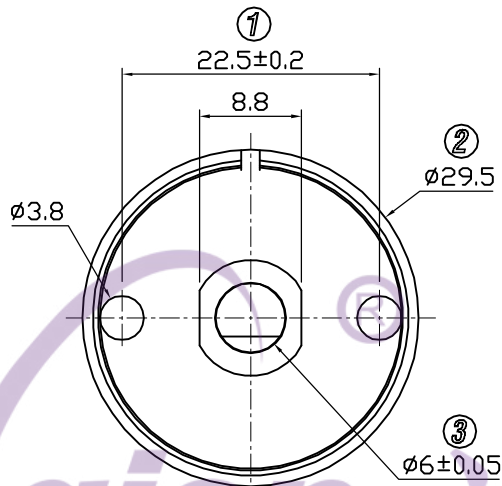

CIRCUIT DESCRIPTION

PANEL CUTOUT

1. 额定值 RATING: 8A 125/250VAC (UL, C-UL)
12A-8(3)A 250V~ μ T125/55 (ENEC-17, CQC, CB)
2. 功能 FUNCTIONAL: 见电路图 SEE CIRCUIT DESCRIPTION
3. 接触电阻 CONTACT RESISTANCE: <50mΩ
4. 绝缘电阻 INSULATION RESISTANCE: >100MΩ (500VDC BETWEEN OPEN CONTACTS)
5. 耐电压 DIELECTRIC STRENGTH: >1500VAC 0.5mA 1 MINUTE
6. "○"表示关键尺寸 DENOTES CRITICAL DIMENSIONS

电话: 0769-82310511-867

邮箱: hooya89@hooya.hk

NO	DESCRIPTION	NO	DESCRIPTION	ANGLES	±1'	DIMENSIONAL TOLERANCES		APPROVED	CHECKED	DESIGN	DRAWN	ALL SIZE ARE IN	MM		DRAWING NO.	REV.
RANGE		TOLERANCE										SCALE	NO			
5	→	10	→	X	±0.30						LMC 2019.04.03	MAT'L	***			
4	→	9	→	X.X	±0.20							MATERIAL NO.				
3	→	8	→	X.XX	±0.10											
2	→	7	→													
1	→	6	→													
NO DESCRIPTION		NO DESCRIPTION		ANGLES ±1'		LEGION ELECTRONIC & HARDWARE CO., LTD.					MFR01-A5F00L14BS-R		*****		A	