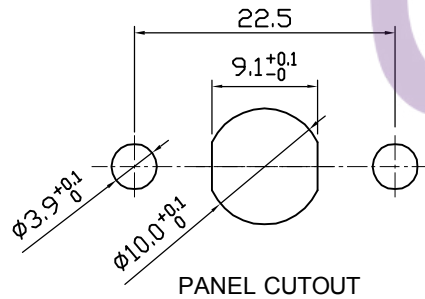

CIRCUIT DESCRIPTION

PANEL CUTOUT

1. 额定值 RATING: 8A 125/250VAC (UL, C-UL)
12A-8(3)A 250V~ μ T125/55 (ENEC-17, CQC, CB)
2. 功能 FUNCTIONAL: 见电路图 SEE CIRCUIT DESCRIPTION
3. 接触电阻 CONTACT RESISTANCE: <50mΩ
4. 绝缘电阻 INSULATION RESISTANCE: >100MΩ (500VDC BETWEEN OPEN CONTACTS)
5. 耐电压 DIELECTRIC STRENGTH: >1500VAC 0.5mA 1 MINUTE
6. "○"表示关键尺寸 DENOTES CRITICAL DIMENSIONS

电话: 0769-82310511-867

邮箱: hooya89@hooya.hk

NO	DESCRIPTION	NO	DESCRIPTION	ANGLES	±1'	DIMENSIONAL TOLERANCES		APPROVED	CHECKED	DESIGN	DRAWN	ALL SIZE ARE IN	MM		DRAWING NO.	REV.
RANGE		TOLERANCE										SCALE	NO			
5	→	10	→	X	±0.30						LMC 2019.04.03	MAT'L	***			
4	→	9	→	X.X	±0.20							MATERIAL NO.				
3	→	8	→	X.XX	±0.10											
2	→	7	→													
1	→	6	→													
NO DESCRIPTION		NO DESCRIPTION		ANGLES ±1'		LEGION ELECTRONIC & HARDWARE CO., LTD.					MFR01-A5F00L14BS-R		*****		A	