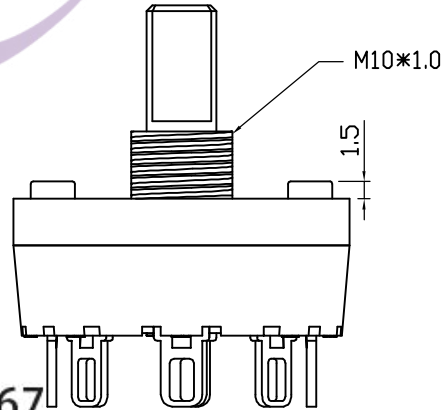

CIRCUIT DESCRIPTION

PANEL CUTOUT

1. 额定值 RATING: 8A 125/250VAC (UL, C-UL)
12A-8(3)A 250V~ μ T125/55 (ENEC-17, CQC, CB)
2. 功能 FUNCTIONAL: 见电路图 SEE CIRCUIT DESCRIPTION
3. 接触电阻 CONTACT RESISTANCE: <50mΩ
4. 绝缘电阻 INSULATION RESISTANCE: >100MΩ (500VDC BETWEEN OPEN CONTACTS)
5. 耐电压 DIELECTRIC STRENGTH: >1500VAC 0.5mA 1 MINUTE
6. "○"表示关键尺寸 DENOTES CRITICAL DIMENSIONS

电话: 0769-82310511-867

邮箱: hooya89@hooya.hk

NO	DESCRIPTION	NO	DESCRIPTION	ANGLES	±1'	DIMENSIONAL TOLERANCES		APPROVED	CHECKED	DESIGN	DRAWN	ALL SIZE ARE IN	MM		DRAWING NO.	REV.
RANGE		TOLERANCE										SCALE	NO			
5	→	10	→	X	±0.30						LMC 2019.04.03	MAT'L	***			
4	→	9	→	X.X	±0.20							MATERIAL NO.				
3	→	8	→	X.XX	±0.10											
2	→	7	→													
1	→	6	→													
NO DESCRIPTION		NO DESCRIPTION		ANGLES ±1'		LEGION ELECTRONIC & HARDWARE CO., LTD.					MFR01-A5F00L14BS-R		*****		A	