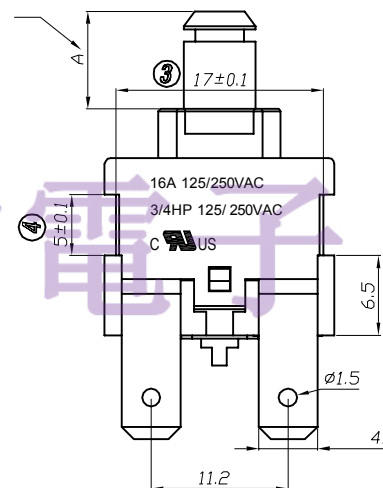

1. 按键开关型号 PUSH SWITCH MODEL NO. MPS21-WWBAA-S1-R
2. 快插端子类型 QUICK CONNECTOR TYPE;
单刀单掷 SINGLE POLE SINGLE THROW
3. 额定值 RATING: 16A 125/250VAC 3/4HP 125/250VAC (CUL)
16(4)A 125/250V~ T125/55 (ENEC17; NEMKO; CB)
16(4)A 250~ T125/55 (CQC)

C-UL APPROVAL FILE NO. E153399
 ENEC17 CERTIFICATE NO. 3689
 NEMKO CERTIFICATE NO. P10213218/A2
 CQC CERTIFICATE NO. CQC10002051908
 CB APPROVAL FILE NO. 60225/A1/M1

4. 柄的颜色 ACTUATOR COLOR: WHITE
基座的颜色 HOUSING COLOR: WHITE
外壳的颜色 BASE COLOR: BLACK
5. 所有部件均使用环保材料
ALL MATERIALS ARE ROHS COMPLIANT
6. 操作力 OPERATION FORCE: 300 ±200gf

WHEN THE SWITCH IS ON THE "ON" STATE,
 DIMENSION A IS 5.0 mm, AND THE "OFF"
 STATE, DIMENSION A IS 8.0 mm

PANEL CUTOUT DIMENSION:

TEL: 0769-82310511-867

修正 REVISION	說明 DESCRIPTION	修訂者 REVISED BY	SPECIFICATION				公差 TOLERANCES		TOLERANCES UNLESS OTHERWISE SPEC. ±0.3/0.05, ANG. ±2°			
			製圖 DRAWN BY	設計 DESIGNED BY	校對 CHECKED BY	核准 APPROVED BY	單位 UNIT	mm	機種名稱 MODEL NAME	PUSH SW	機種編號 MODEL NO.	MPS21-WWBAA-S1-R
△			劉玉	劉美昌	劉美昌	劉美昌	比例 SCALE	1/1	六鈞電子五金有限公司 LEGION ELECTRONIC & HARDWARE CO., LTD.			
△			06-JAN-2017	06-JAN-2017	06-JAN-2017	06-JAN-2017	日期 DATE	2017.1.6				