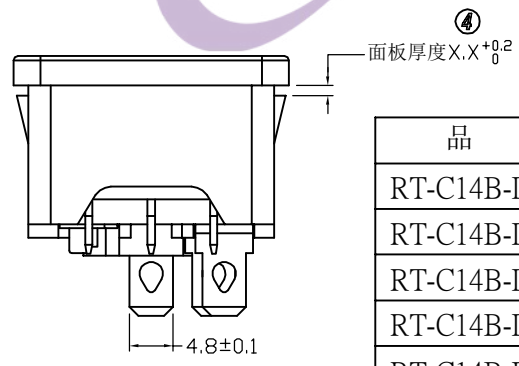

电话 : 0769-82310511-867
 邮箱 : hooya89@hooya.hk
 V : hooya89

品名	X.X
RT-C14B-D1+RT-S01-2BR	0.8mm
RT-C14B-D2+RT-S01-2BR	1.0mm
RT-C14B-D3+RT-S01-2BR	1.5mm
RT-C14B-D4+RT-S01-2BR	2.0mm
RT-C14B-D5+RT-S01-2BR	3.0mm
RT-C14B-D6+RT-S01-2BR	1.2mm

Socket : RT-C14B-D**-13-R
 1.Rating : 10A 250VAC (CCC ; UL ; CUL)
 2.Insulation resistance : >100MΩ Min 500VDC
 3.Withstand voltage : >2000VAC 0.5mA 1 minute
 Switch : RT-S01-113-L4LBR
 1.Rating : 10A 125VAC 6A 250VAC (UL ; CUL ; CQC)
 10(4)A 250V~ (VDE)
 2.Contact resistance : <50mΩ
 3.Insulation resistance : >100MΩ Min 500VDC
 4.Dielectric strength : >1500VAC 0.5mA 1 minute

NO	DESCRIPTION	NO	DESCRIPTION	ANGLES	TOLERANCES	APPROVED	CHECKED	DESIGN	DRAWN	ALL SIZE ARE IN	MM	DRAWING NO.	REV.
5	→	10	→		DIMENSIONAL TOLERANCES					SCALE	NO		
4	→	9	→		RANGE TOLERANCE				LMC	MAT'L	***		
3	→	8	→	X	±0.30				2019.05.20	MATERIAL NO.			
2	→	7	→	X.X	±0.20								
1	→	6	→	X.XX	±0.10								
					±1°	LECION ELECTRONIC & HARDWARE CO., LTD.							