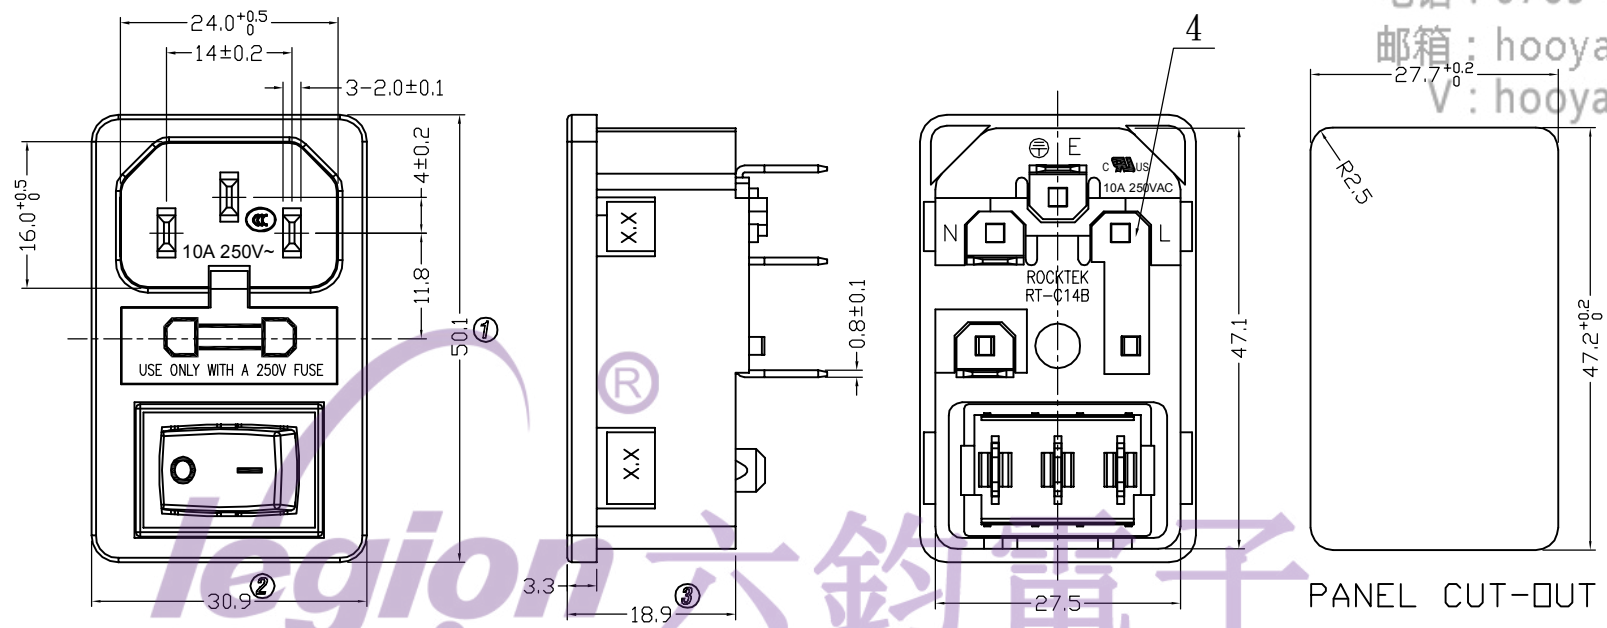

电话 : 0769-82310511-867
 邮箱 : hooya89@hooya.hk
 V : hooya89

品名	X.X
RT-C14B-D1+RT-S01-2BR	0.8mm
RT-C14B-D2+RT-S01-2BR	1.0mm
RT-C14B-D3+RT-S01-2BR	1.5mm
RT-C14B-D4+RT-S01-2BR	2.0mm
RT-C14B-D5+RT-S01-2BR	3.0mm
RT-C14B-D6+RT-S01-2BR	1.2mm

Socket : RT-C14B-D**-13-R
 1.Rating : 10A 250VAC (CCC ; UL ; CUL)
 2.Insulation resistance : >100MΩ Min 500VDC
 3.Withstand voltage : >2000VAC 0.5mA 1 minute
 Switch : RT-S01-113-L4LBR
 1.Rating : 10A 125VAC 6A 250VAC (UL ; CUL ; CQC)
 10(4)A 250V~ (VDE)
 2.Contact resistance : <50mΩ
 3.Insulation resistance : >100MΩ Min 500VDC
 4.Dielectric strength : >1500VAC 0.5mA 1 minute

NO	DESCRIPTION	NO	DESCRIPTION	ANGLES	TOLERANCES	APPROVED	CHECKED	DESIGN	DRAWN	ALL SIZE ARE IN	MM	DRAWING NO.	REV.
5	→	10	→		DIMENSIONAL TOLERANCES					SCALE	NO		
4	→	9	→		RANGE TOLERANCE				LMC	MAT'L	***		
3	→	8	→	X	±0.30				2019.05.20	MATERIAL NO.			
2	→	7	→	X.X	±0.20								
1	→	6	→	X.XX	±0.10								
					±1°	LECION ELECTRONIC & HARDWARE CO., LTD.							