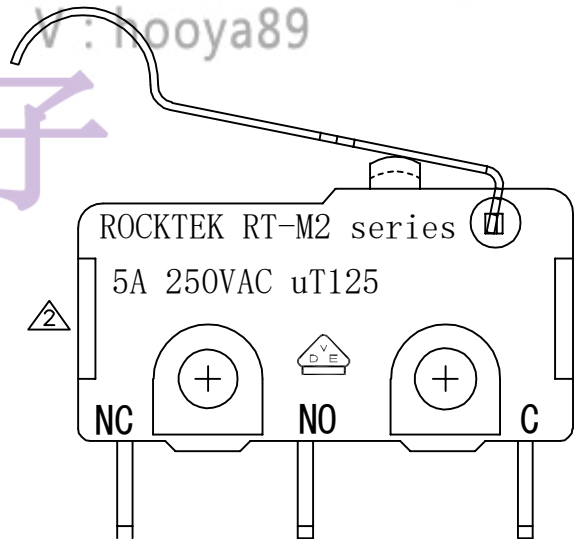

1. NOTES:
- 1.RATING: 5A125/250VAC.
  - 2.OPERATING FORCE: $70 \pm 30gf$
  - 3.CONTACT RESISTANCE: $< 50m\Omega$
  - 4.INSULATION RESISTANCE: $> 100M\Omega$ (500VDC BETWEEN OPEN CONTACTS)
  - 5.DIELECTRIC STRENGTH: $> 1500Vac$ 0.5mA 1 MINUTE
  - 6.COLOR: BLACK
  - 7.COMPLY WITH THE REQUIEMENTS OF THE EU DIRECTION 2002/GS/EC ROHS AND SUBSEQUENT AMENDMENTS.
  - 8.UL FILE NO.: E300970.

电话 : 0769-82310511-867
邮箱 : hooya89@hooya.hk
W : hooya89