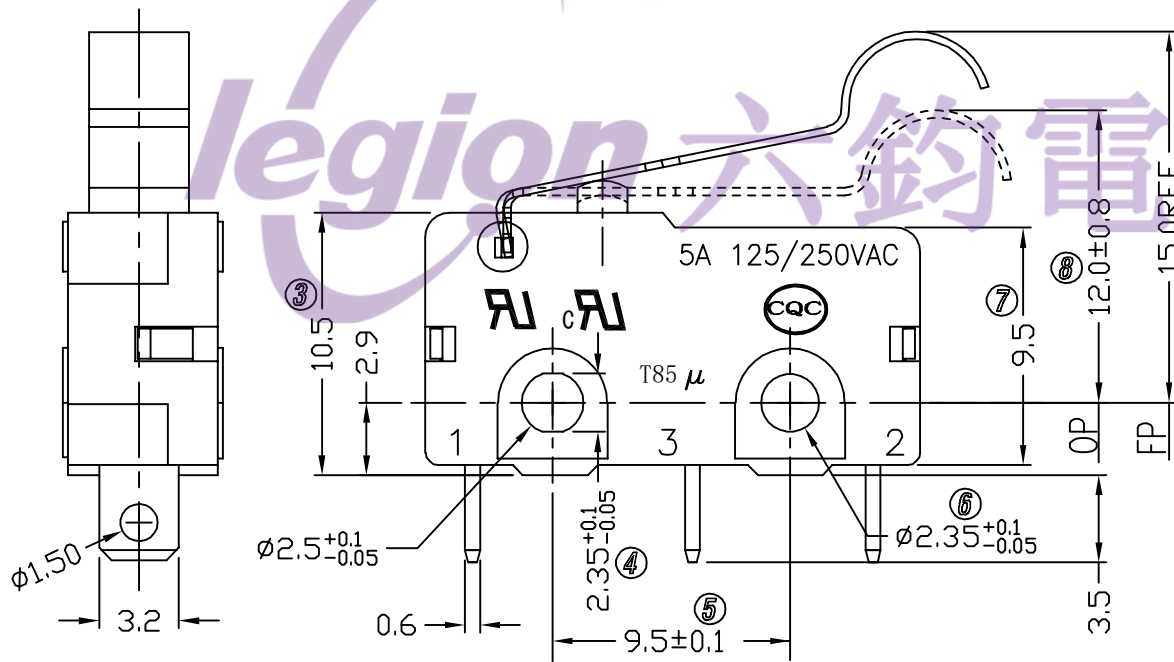

- NOTES:
- 1.RATING: 5A125/250VAC.
 - 2.OPERATING FORCE: $70 \pm 30gf$
 - 3.CONTACT RESISTANCE: $< 50m\Omega$
 - 4.INSULATION RESISTANCE: $> 100M\Omega$ (500VDC BETWEEN OPEN CONTACTS)
 - 5.DIELECTRIC STRENGTH: $> 1500Vac$ 0.5mA 1 MINUTE
 - 6.COLOR: BLACK
 - 7.COMPLY WITH THE REQUIEMENTS OF THE EU DIRECTION 2002/GS/EC ROHS AND SUBSEQUENT AMENDMENTS.
 - 8.UL FILE NO.: E300970.

电话 : 0769-82310511-867
邮箱 : hooya89@hooya.hk
W : hooya89

| | | | | | | | | | | | | | |
|----|-----------------------------|----|-------------|------------------------|------------|---|---------|--------|------------|-----------------|-----|-------------|------|
| 5 | → | 10 | → | DIMENSIONAL TOLERANCES | | APPROVED | CHECKED | DESIGN | DRAWN | ALL SIZE ARE IN | MM | | |
| 4 | → | 9 | → | RANGE | TOLERANCE | | | | LMC | SCALE | NO | | |
| 3 | → | 8 | → | X | ± 0.30 | | | | 2020.11.14 | MAT'L | *** | | |
| 2 | 修改VDE刻字 2022.12.10 | 7 | → | X.X | ± 0.20 | | | | | MATERIAL NO. | | DRAWING NO. | REV. |
| 1 | 200 ± 30 → 240 ± 60 | 6 | → | X.XX | ± 0.10 | | | | | RTM2-5C4S05A200 | | WIF120003 | A2 |
| NO | DESCRIPTION | NO | DESCRIPTION | ANGLES | $\pm 1'$ | LEGIION ELECTRONIC & HARDWARE CO., LTD. | | | | | | | |