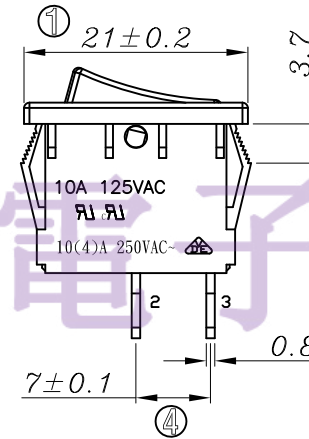

NOTES:

- 1.Circuit:ON/OFF
- 2.Electrical rating:10A 125VAC  
6A 250VAC  
10(4)A 250VAC
- 3.Contact resistance:<30mΩ (intital)
- 4.Insulation resistance:>1000MΩ(500VDC)  
between open contacts)
- 5.Dielectric strength:>1500V/1 minute
- 6.Color: cover is White, body is White

Panel cut - out:

X	Dim.Y	Dim.Z
0.75~1.25mm	19.20+0.1/-0	12.80+0.1/-0
1.25~2.0mm	19.30+0.1/-0	12.80+0.1/-0

Circuit of Switch

电话: 0769-82310511-867

邮箱: hooya89@hooya.hk

NO	DESCRIPTION	NO	DESCRIPTION	ANGLES	TOLERANCE	APPROVED	CHECKED	DESIGN	DRAWN	ALL SIZE ARE IN	MM	DRAWING NO. REV	
5	→	10	→		DIMENSIONAL TOLERANCES					SCALE	FIT	WIF106027	B
4	→	9	→		RANGE TOLERANCE					MAT'L	***		
3	→	8	→	X	±0.4				管林华	MATERIAL NO.			
2	→	7	→	X.X	±0.3				2018.6.1				
1	→	6	→	X.XX	±0.2								
				±0.5°		LEGION ELECTRONIC & HARDWARE CO., LTD							