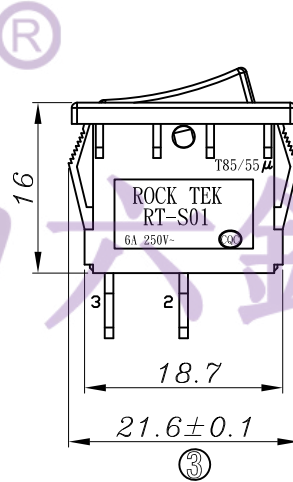

NOTES:

- 1.Circuit:ON/OFF
- 2.Electrical rating:10A 125VAC  
6A 250VAC  
10(4)A 250VAC
- 3.Contact resistance:<30mΩ (intital)
- 4.Insulation resistance:>1000MΩ(500VDC)  
between open contacts)
- 5.Dielectric strength:>1500V/1 minute
- 6.Color: cover is White, body is White

Panel cut - out:

X	Dim.Y	Dim.Z
0.75~1.25mm	19.20+0.1/-0	12.80+0.1/-0
1.25~2.0mm	19.30+0.1/-0	12.80+0.1/-0

Circuit of Switch

电话: 0769-82310511-867

邮箱: hooya89@hooya.hk

NO	DESCRIPTION	NO	DESCRIPTION	ANGLES	TOLERANCE	APPROVED	CHECKED	DESIGN	DRAWN	ALL SIZE ARE IN	MM	DRAWING NO. REV	
5	→	10	→		DIMENSIONAL TOLERANCES					SCALE	FIT	WIF106027	B
4	→	9	→		RANGE TOLERANCE					MAT'L	***		
3	→	8	→	X	±0.4				管林华	MATERIAL NO.			
2	→	7	→	X.X	±0.3				2018.6.1				
1	→	6	→	X.XX	±0.2								
				±0.5°		LEGION ELECTRONIC & HARDWARE CO., LTD							