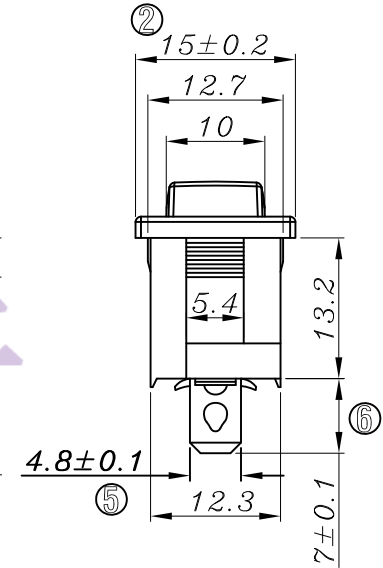

NOTES:

- 1.Circuit:ON/OFF
- 2.Electrical rating:10A 125VAC  
6A 250VAC  
10(4)A 250VAC
- 3.Contact resistance:<30mΩ (intital)
- 4.Insulation resistance:>1000MΩ(500VDC)  
between open contacts)
- 5.Dielectric strength:>1500V/1 minute
- 6.Color: cover is White, body is White

Panel cut - out:

X	Dim.Y	Dim.Z
0.75~1.25mm	19.20+0.1/-0	12.80+0.1/-0
1.25~2.0mm	19.30+0.1/-0	12.80+0.1/-0

Circuit of Switch

电话: 0769-82310511-867

邮箱: hooya89@hooya.hk

NO	DESCRIPTION	NO	DESCRIPTION	ANGLES	TOLERANCE	APPROVED	CHECKED	DESIGN	DRAWN	ALL SIZE ARE IN	MM	DRAWING NO. REV	
5	→	10	→		DIMENSIONAL TOLERANCES					SCALE	FIT	WIF106027	B
4	→	9	→		RANGE TOLERANCE					MAT'L	***		
3	→	8	→	X	±0.4				管林华	MATERIAL NO.			
2	→	7	→	X.X	±0.3				2018.6.1				
1	→	6	→	X.XX	±0.2								
				±0.5°		LEGION ELECTRONIC & HARDWARE CO., LTD							