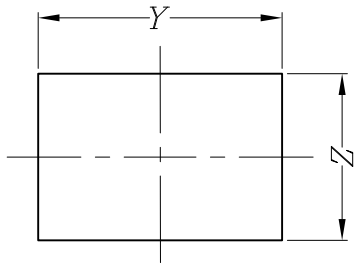

NOTES:

- 1.Circuit:ON/OFF
- 2.Electrical rating:10A 125VAC  
6A 250VAC  
10(4)A 250VAC
- 3.Contact resistance:<30mΩ (intital)
- 4.Insulation resistance:>1000MΩ(500VDC)  
between open contacts)
- 5.Dielectric strength:>1500V/1 minute
- 6.Color: cover is White, body is White

Panel cut - out:

X	Dim.Y	Dim.Z
0.75~1.25mm	19.20+0.1/-0	12.80+0.1/-0
1.25~2.0mm	19.30+0.1/-0	12.80+0.1/-0

Circuit of Switch

电话: 0769-82310511-867

邮箱: hooya89@hooya.hk

NO	DESCRIPTION	NO	DESCRIPTION	ANGLES	TOLERANCE	APPROVED	CHECKED	DESIGN	DRAWN	ALL SIZE ARE IN	MM	DRAWING NO. REV	
5	→	10	→		DIMENSIONAL TOLERANCES					SCALE	FIT	WIF106027	B
4	→	9	→		RANGE TOLERANCE					MAT'L	***		
3	→	8	→	X	±0.4				管林华	MATERIAL NO.			
2	→	7	→	X.X	±0.3				2018.6.1				
1	→	6	→	X.XX	±0.2								
				±0.5°		LEGION ELECTRONIC & HARDWARE CO., LTD							