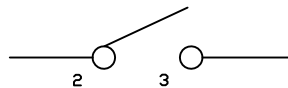

Panel cut - out:

X	Dim.Y	Dim.Z
0.75~1.25mm	19.20+0.1/-0	12.80+0.1/-0
1.25~2.0mm	19.30+0.1/-0	12.80+0.1/-0

Circuit of Switch

电话: 0769-82310511-867

邮箱: hooya89@hooya.hk

NO	DESCRIPTION	NO	DESCRIPTION	ANGLES	TOLERANCE	APPROVED	CHECKED	DESIGN	DRAWN	ALL SIZE ARE IN	MM	DRAWING NO. REV	
5	→	10	→		DIMENSIONAL TOLERANCES					SCALE	FIT	WIF106027	B
4	→	9	→		RANGE TOLERANCE					MAT'L	***		
3	→	8	→	X	±0.4				管林华	MATERIAL NO.			
2	→	7	→	X.X	±0.3				2018.6.1				
1	→	6	→	X.XX	±0.2								
				±0.5°		LEGION ELECTRONIC & HARDWARE CO., LTD							