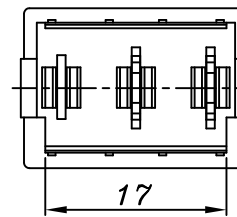

NOTES:

- 1.Circuit:ON/OFF
- 2.Electrical rating:10A 125VAC  
6A 250VAC  
10(4)A 250VAC
- 3.Contact resistance:<30mΩ (intital)
- 4.Insulation resistance:>1000MΩ(500VDC)  
between open contacts)
- 5.Dielectric strength:>1500V/1 minute
- 6.Color: cover is White, body is White

Panel cut - out:

X	Dim.Y	Dim.Z
0.75~1.25mm	19.20+0.1/-0	12.80+0.1/-0
1.25~2.0mm	19.30+0.1/-0	12.80+0.1/-0

Circuit of Switch

电话: 0769-82310511-867

邮箱: hooya89@hooya.hk

NO	DESCRIPTION	NO	DESCRIPTION	ANGLES	TOLERANCE	APPROVED	CHECKED	DESIGN	DRAWN	ALL SIZE ARE IN	MM	DRAWING NO. REV	
5	→	10	→		DIMENSIONAL TOLERANCES					SCALE	FIT	WIF106027	B
4	→	9	→		RANGE TOLERANCE					MAT'L	***		
3	→	8	→	X	±0.4				管林华	MATERIAL NO.			
2	→	7	→	X.X	±0.3				2018.6.1				
1	→	6	→	X.XX	±0.2								
				±0.5°		LEGION ELECTRONIC & HARDWARE CO., LTD							