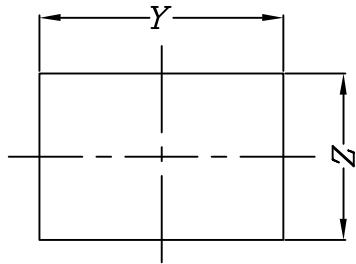

NOTES:

- 1.Circuit:Reset OFF 
- 2.Operation force: 800±300gf
- 3.Electrocal rating:10(4)A 250V~  
10A 125V ~  
6A 250V~
- 4.Contact resistance:<30mΩ
- 5.Insulation resistance:>100MΩ (500VDC  
between open contacts)
- 6.Dielectric strength:>1500VAC 0.5mA 1 minute
- 7.Color: cover is black, body is black.

Panel cut - out:

X	Dim.Y	Dim.Z
0.75~1.25mm	19.20+0.1/-0	12.80+0.1/-0
1.25~2.0mm	19.30+0.1/-0	12.80+0.1/-0

Circuit of Switch

电话 : 0769-82310511-867  
 邮箱 : hooya89@hooya.hk  
 V : hooya89

NO	DESCRIPTION	NO	DESCRIPTION	ANGLES	TOLERANCE	APPROVED	CHECKED	DESIGN	DRAWN	ALL SIZE ARE IN	MM	DRAWING NO. REV	
5	→	10	→		DIMENSIONAL TOLERANCES					SCALE	FIT		
4	→	9	→		RANGE					MAT'L	***		
3	→	8	→	X	±0.4				simon	MATERIAL NO.			
2	→	7	→	X.X	±0.3				2008.11.07				
1	500 → 800	6	→	X.XX	±0.2								
				±0.5°		LEGION ELECTRONIC & HARDWARE CO., LTD				RT-S01-145-L1NB1B	*****	A	