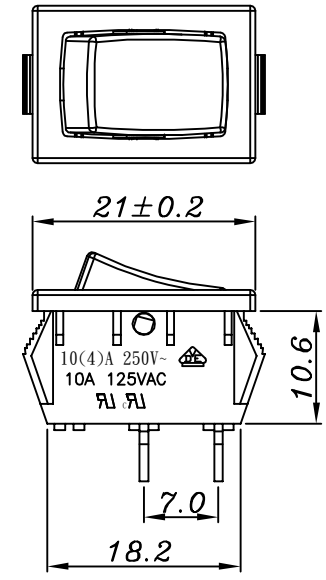

NOTES:

- 1.Circuit:Reset OFF 
- 2.Operation force: 800±300gf
- 3.Electrocal rating:10(4)A 250V~  
10A 125V ~  
6A 250V~
- 4.Contact resistance:<30mΩ
- 5.Insulation resistance:>100MΩ (500VDC  
between open contacts)
- 6.Dielectric strength:>1500VAC 0.5mA 1 minute
- 7.Color: cover is black, body is black.

Panel cut - out:

X	Dim.Y	Dim.Z
0.75~1.25mm	19.20+0.1/-0	12.80+0.1/-0
1.25~2.0mm	19.30+0.1/-0	12.80+0.1/-0

Circuit of Switch

电话 : 0769-82310511-867  
 邮箱 : hooya89@hooya.hk  
 V : hooya89

NO	DESCRIPTION	NO	DESCRIPTION	ANGLES	TOLERANCE	APPROVED	CHECKED	DESIGN	DRAWN	ALL SIZE ARE IN	MM	DRAWING NO. REV	
5	→	10	→		DIMENSIONAL TOLERANCES					SCALE	FIT		
4	→	9	→		RANGE					MAT'L	***		
3	→	8	→	X	±0.4				simon	MATERIAL NO.			
2	→	7	→	X.X	±0.3				2008.11.07				
1	500 → 800	6	→	X.XX	±0.2								
				±0.5°		LEGION ELECTRONIC & HARDWARE CO., LTD				RT-S01-145-L1NB1B	*****	A	