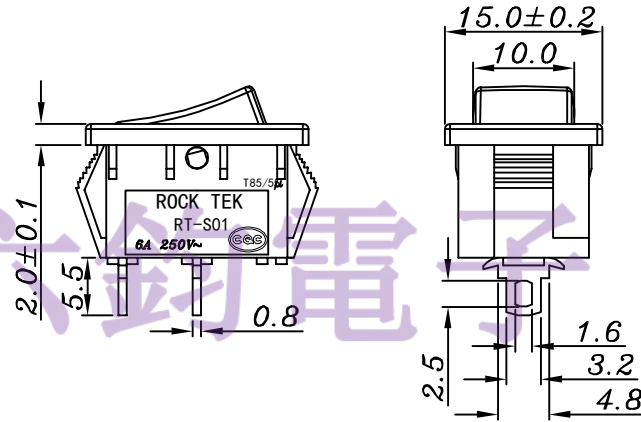

NOTES:

- 1.Circuit:Reset OFF 
- 2.Operation force: 800±300gf
- 3.Electrocal rating:10(4)A 250V~  
10A 125V ~  
6A 250V~
- 4.Contact resistance:<30mΩ
- 5.Insulation resistance:>100MΩ (500VDC  
between open contacts)
- 6.Dielectric strength:>1500VAC 0.5mA 1 minute
- 7.Color: cover is black, body is black.

Panel cut - out:

X	Dim.Y	Dim.Z
0.75~1.25mm	19.20+0.1/-0	12.80+0.1/-0
1.25~2.0mm	19.30+0.1/-0	12.80+0.1/-0

Circuit of Switch

电话 : 0769-82310511-867  
 邮箱 : hooya89@hooya.hk  
 V : hooya89

NO	DESCRIPTION	NO	DESCRIPTION	ANGLES	TOLERANCE	APPROVED	CHECKED	DESIGN	DRAWN	ALL SIZE ARE IN	MM	DRAWING NO. REV	
5	→	10	→		DIMENSIONAL TOLERANCES					SCALE	FIT		
4	→	9	→		RANGE					MAT'L	***		
3	→	8	→	X	±0.4				simon	MATERIAL NO.			
2	→	7	→	X.X	±0.3				2008.11.07				
1	500 → 800	6	→	X.XX	±0.2								
				±0.5°		LEGION ELECTRONIC & HARDWARE CO., LTD				RT-S01-145-L1NB1B	*****	A	