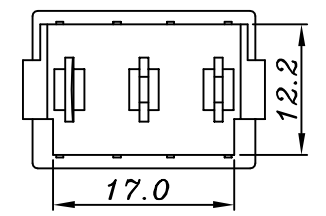

NOTES:

- 1.Circuit:Reset OFF 
- 2.Operation force: 800±300gf
- 3.Electrocal rating:10(4)A 250V~  
10A 125V ~  
6A 250V~
- 4.Contact resistance:<30mΩ
- 5.Insulation resistance:>100MΩ (500VDC  
between open contacts)
- 6.Dielectric strength:>1500VAC 0.5mA 1 minute
- 7.Color: cover is black, body is black.

Panel cut - out:

X	Dim.Y	Dim.Z
0.75~1.25mm	19.20+0.1/-0	12.80+0.1/-0
1.25~2.0mm	19.30+0.1/-0	12.80+0.1/-0

Circuit of Switch

电话 : 0769-82310511-867  
 邮箱 : hooya89@hooya.hk  
 V : hooya89

NO	DESCRIPTION	NO	DESCRIPTION	ANGLES	TOLERANCE	APPROVED	CHECKED	DESIGN	DRAWN	ALL SIZE ARE IN	MM	DRAWING NO. REV	
5	→	10	→		DIMENSIONAL TOLERANCES					SCALE	FIT		
4	→	9	→		RANGE					MAT'L	***		
3	→	8	→	X	±0.4				simon	MATERIAL NO.			
2	→	7	→	X.X	±0.3				2008.11.07				
1	500 → 800	6	→	X.XX	±0.2								
				±0.5°		LEGION ELECTRONIC & HARDWARE CO., LTD				RT-S01-145-L1NB1B	*****	A	