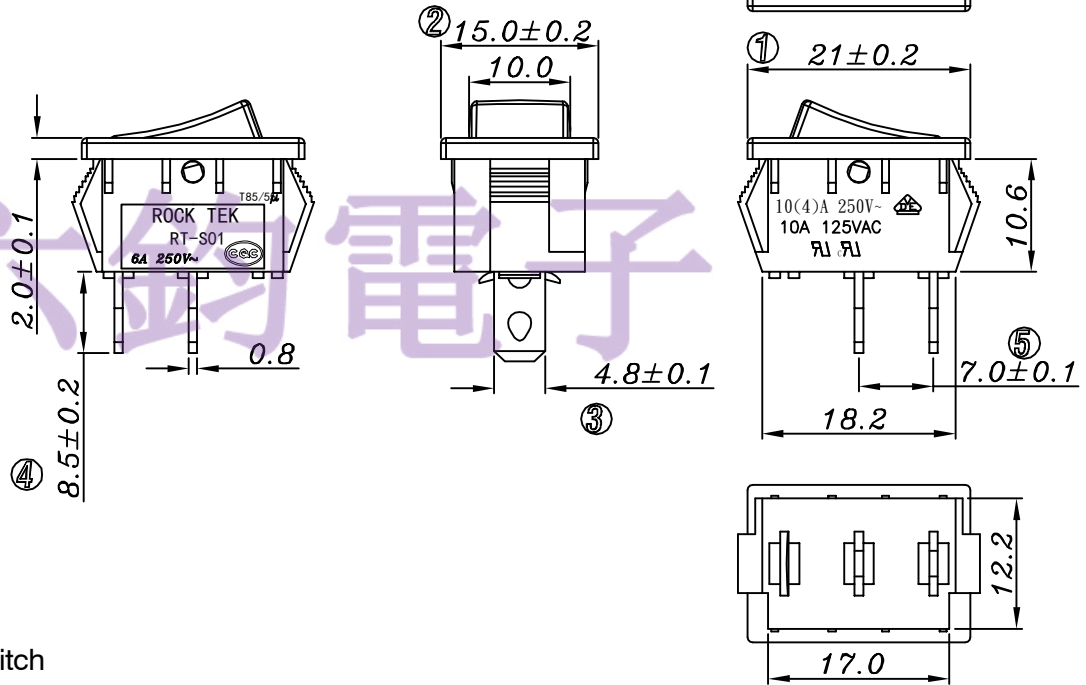

NOTES:

- 1.Circuit: Reset OFF 
- 2.Operation force: 800±300gf
- 3.Electrical rating: 10(4)A 250V~ VDE
10A 125V~ UL CUL CQC
6A 250V~ UL CUL CQC
- 4.Contact resistance: <50mΩ
- 5.Insulation resistance: >100MΩ (500VDC
between open contacts)
- 6.Dielectric strength: >1500VAC 0.5mA 1 minute
- 7.Color: cover is black, body is black.

电话 : 0769-82310511-867
 邮箱 : hooya89@hooya.hk
 V : hooya89

Panel cut - out:

X	Dim.Y	Dim.Z
0.75~1.25mm	19.20+0.1/-0	12.80+0.1/-0
1.25~2.0mm	19.30+0.1/-0	12.80+0.1/-0

Circuit of Switch

NO	DESCRIPTION	NO	DESCRIPTION	ANGLES	TOLERANCE	APPROVED	CHECKED	DESIGN	DRAWN	ALL SIZE ARE IN	MM	DRAWING NO.	REV
5	→	10	→		DIMENSIONAL TOLERANCES					SCALE	FIT		
4	→	9	→		RANGE					MAT'L	***		
3	→	8	→	X	±0.4				simon	MATERIAL NO.			
2	→	7	→	X.X	±0.3				2010.11.07				
1	500 → 800	6	→	X.XX	±0.2								
				±0.5°		LEGION ELECTRONIC & HARDWARE CO., LTD				RT-S01-147-L17NB1B	WIF120035	A1	