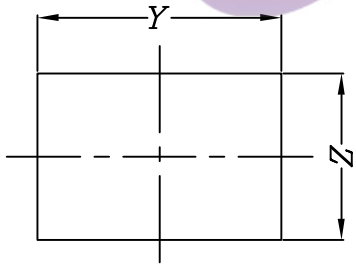

电话 : 0769-82310511-867
 邮箱 : hooya89@hooya.hk
 V : hooya89

Panel cut - out:

X	Dim.Y	Dim.Z
0.75~1.25mm	19.20+0.1/-0	12.80+0.1/-0
1.25~2.0mm	19.30+0.1/-0	12.80+0.1/-0

Circuit of Switch

NO	DESCRIPTION	NO	DESCRIPTION	ANGLES	TOLERANCE	APPROVED	CHECKED	DESIGN	DRAWN	ALL SIZE ARE IN	MM	DRAWING NO.	REV
5	→	10	→		DIMENSIONAL TOLERANCES					SCALE	FIT		
4	→	9	→		RANGE					MAT'L	***		
3	→	8	→	X	±0.4				simon	MATERIAL NO.			
2	→	7	→	X.X	±0.3				2010.11.07				
1	500 → 800	6	→	X.XX	±0.2								
				±0.5°		LEGION ELECTRONIC & HARDWARE CO., LTD				RT-S01-147-L17NB1B	WIF120035	A1	