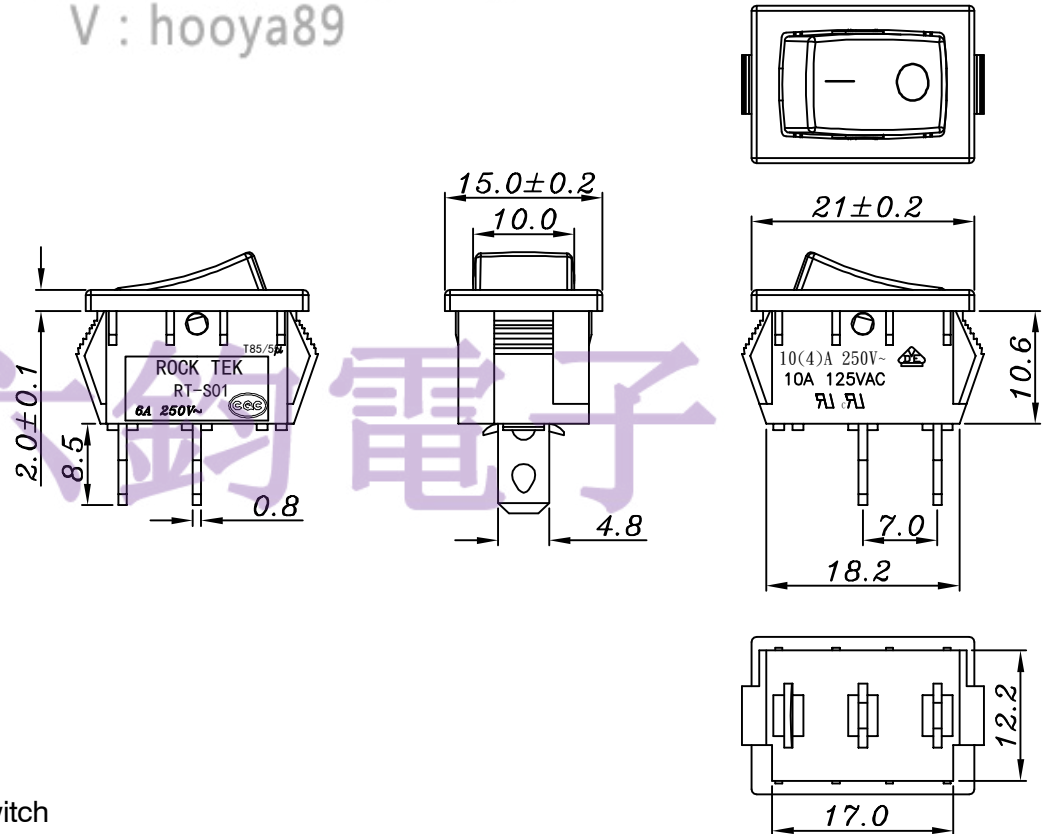

NOTES:

- 1.Circuit: Reset OFF
- 2.Operation farce: 800±300gf
- 3.Electrical rating: 10(4)A 250V~ VDE
10A 125V~ UL CUL CQC
6A 250V~ UL CUL CQC
- 4.Contact resistance: <50mΩ
- 5.Insulation resistance: >100MΩ (500VDC
between open contacts)
- 6.Dielectric strength: >1500VAC 0.5mA 1 mintute
- 7.Color: cover is black, body is black.

电话 : 0769-82310511-867
邮箱 : hooya89@hooya.hk
V : hooya89

Panel cut - out:

X	Dim.Y	Dim.Z
0.75~1.25mm	19.20+0.1/-0	12.80+0.1/-0
1.25~2.0mm	19.30+0.1/-0	12.80+0.1/-0

Circuit of Switch

NO	DESCRIPTION	NO	DESCRIPTION	ANGLES	TOLERANCE	LEGION ELECTRONIC & HARDWARE CO., LTD				ALL SIZE ARE IN MM		DRAWING NO. REV	
5	→	10	→		DIMENSIONAL TOLERANCES	APPROVED	CHECKED	DESIGN	DRAWN	SCALE	FIT		
4	→	9	→		RANGE					MAT'L	***		
3	→	8	→	X	±0.4				simon	MATERIAL NO.		RT-S01-147-L4NB1B	
2	→	7	→	X.X	±0.3				2010.11.07			*****	A0
1	→	6	→	X.XX	±0.2								
					±0.5°								