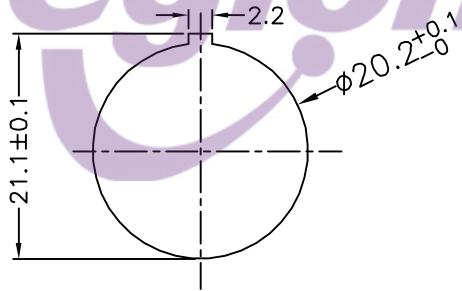

NOTES:

- 1.Circuit:ON/OFF
- 2.Operation force:500±200
- 3.Electrical rating:15A 125VAC
8A 250VAC
12(6)A 250V~
- 4.Contact resistance:<30mΩ
- 5.Insulation resistance:>1000MΩ(500VDC
between open contacts)
- 6.Dielectric strength:>1500V 1 minute
- 7.Color: cover is black, body is black.
- 8.Waterproof cap Material PVC GM5075,
Yellow card:E96789
- 9.Waterproof cap hardness:40°±10°

Panel cut out(Thickness: 3mm Max)

Circuit of Switch

电话 : 0769-82310511-867
邮箱 : hooya89@hooya.hk
V : hooya89

5	→	10	→	DIMENSIONAL TOLERANCES		APPROVED	CHECKED	DESIGN	DRAWN	ALL SIZE ARE IN	MM		DRAWING NO.	REV
4	→	9	→	RANGE	TOLERANCE					SCALE	FIT			
3	→	8	→	X	±0.4				LMC	MAT'L	***			
2	增加说明	7	→	X.X	±0.3					MATERIAL NO.				
1	取消VDE	6	→	X.XX	±0.2									
NO	DESCRIPTION	NO	DESCRIPTION	ANGLES	±0.5°	LEGION ELECTRONIC & HARDWARE CO., LTD				RT-S02-117-C DC	WIF108016	B1		