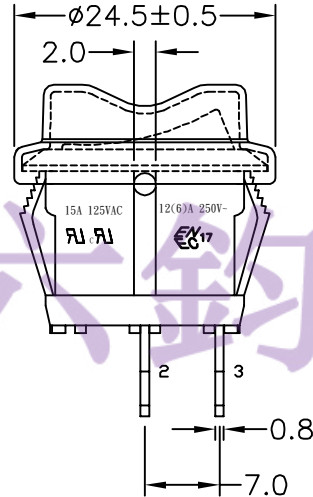

NOTES:

- 1.Circuit:ON/OFF
- 2.Operation force:500±200
- 3.Electrical rating:15A 125VAC
8A 250VAC
12(6)A 250V~
- 4.Contact resistance:<30mΩ
- 5.Insulation resistance:>1000MΩ(500VDC
between open contacts)
- 6.Dielectric strength:>1500V 1 minute
- 7.Color: cover is black, body is black.
- 8.Waterproof cap Material PVC GM5075,
Yellow card:E96789
- 9.Waterproof cap hardness:40°±10°

Panel cut out(Thickness: 3mm Max)

Circuit of Switch

电话 : 0769-82310511-867
邮箱 : hooya89@hooya.hk
V : hooya89

5	→	10	→	DIMENSIONAL TOLERANCES		APPROVED	CHECKED	DESIGN	DRAWN	ALL SIZE ARE IN	MM		DRAWING NO.	REV
4	→	9	→	RANGE	TOLERANCE					SCALE	FIT			
3	→	8	→	X	±0.4				LMC	MAT'L	***			
2	增加说明	7	→	X.X	±0.3					MATERIAL NO.				
1	取消VDE	6	→	X.XX	±0.2									
NO	DESCRIPTION	NO	DESCRIPTION	ANGLES	±0.5°	LEGION ELECTRONIC & HARDWARE CO., LTD				RT-S02-117-C DC	WIF108016	B1		