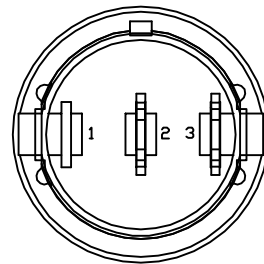

NOTES:

- 1.Circuit:ON/OFF
- 2.Operation force:500±200
- 3.Electrical rating:15A 125VAC
8A 250VAC
12(6)A 250V~
- 4.Contact resistance:<30mΩ
- 5.Insulation resistance:>1000MΩ(500VDC
between open contacts)
- 6.Dielectric strength:>1500V 1 minute
- 7.Color: cover is black, body is black.
- 8.Waterproof cap Material PVC GM5075,
Yellow card:E96789
- 9.Waterproof cap hardness:40°±10°

Panel cut out(Thickness: 3mm Max)

Circuit of Switch

电话 : 0769-82310511-867
邮箱 : hooya89@hooya.hk
V : hooya89

5	→	10	→	DIMENSIONAL TOLERANCES		APPROVED	CHECKED	DESIGN	DRAWN	ALL SIZE ARE IN	MM		DRAWING NO.	REV
4	→	9	→	RANGE	TOLERANCE					SCALE	FIT			
3	→	8	→	X	±0.4				LMC	MAT'L	***			
2	增加说明	7	→	X.X	±0.3					MATERIAL NO.				
1	取消VDE	6	→	X.XX	±0.2									
NO	DESCRIPTION	NO	DESCRIPTION	ANGLES	±0.5°	LEGION ELECTRONIC & HARDWARE CO., LTD				RT-S02-117-C DC	WIF108016	B1		