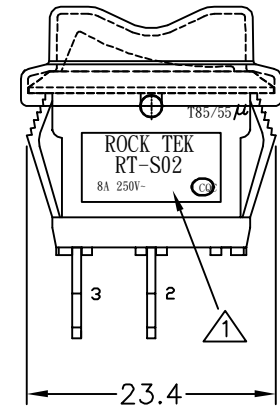

NOTES:

- 1.Circuit:ON/OFF
- 2.Operation force:500±200
- 3.Electrical rating:15A 125VAC
8A 250VAC
12(6)A 250V~
- 4.Contact resistance:<30mΩ
- 5.Insulation resistance:>1000MΩ(500VDC
between open contacts)
- 6.Dielectric strength:>1500V 1 minute
- 7.Color: cover is black, body is black.
- 8.Waterproof cap Material PVC GM5075,
Yellow card:E96789
- 9.Waterproof cap hardness:40°±10°

Panel cut out(Thickness: 3mm Max)

Circuit of Switch

电话 : 0769-82310511-867
邮箱 : hooya89@hooya.hk
V : hooya89

5	→	10	→	DIMENSIONAL TOLERANCES		APPROVED	CHECKED	DESIGN	DRAWN	ALL SIZE ARE IN	MM		DRAWING NO.	REV
4	→	9	→	RANGE	TOLERANCE					SCALE	FIT			
3	→	8	→	X	±0.4				LMC	MAT'L	***			
2	增加说明	7	→	X.X	±0.3					MATERIAL NO.				
1	取消VDE	6	→	X.XX	±0.2									
NO	DESCRIPTION	NO	DESCRIPTION	ANGLES	±0.5°	LEGION ELECTRONIC & HARDWARE CO., LTD				RT-S02-117-C DC	WIF108016	B1		