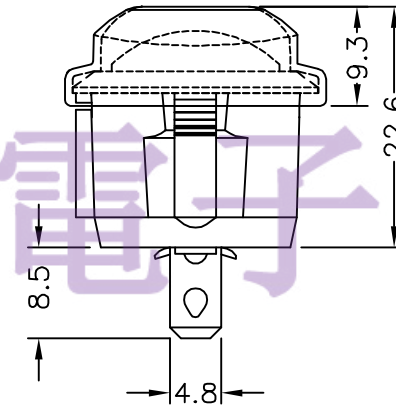

NOTES:

- 1.Circuit:ON/OFF
- 2.Operation force:500±200
- 3.Electrical rating:15A 125VAC
8A 250VAC
12(6)A 250V~
- 4.Contact resistance:<30mΩ
- 5.Insulation resistance:>1000MΩ(500VDC
between open contacts)
- 6.Dielectric strength:>1500V 1 minute
- 7.Color: cover is black, body is black.
- 8.Waterproof cap Material PVC GM5075,
Yellow card:E96789
- 9.Waterproof cap hardness:40°±10°

Panel cut out(Thickness: 3mm Max)

Circuit of Switch

电话 : 0769-82310511-867
邮箱 : hooya89@hooya.hk
V : hooya89

5	→	10	→	DIMENSIONAL TOLERANCES		APPROVED	CHECKED	DESIGN	DRAWN	ALL SIZE ARE IN	MM		DRAWING NO.	REV
4	→	9	→	RANGE	TOLERANCE					SCALE	FIT			
3	→	8	→	X	±0.4				LMC	MAT'L	***			
2	增加说明	7	→	X.X	±0.3					MATERIAL NO.				
1	取消VDE	6	→	X.XX	±0.2									
NO	DESCRIPTION	NO	DESCRIPTION	ANGLES	±0.5°	LEGION ELECTRONIC & HARDWARE CO., LTD				RT-S02-117-C DC	WIF108016	B1		