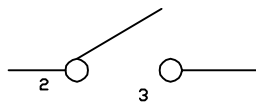

NOTES:

- 1.Circuit:ON/OFF
- 2.Operation force:500±200
- 3.Electrical rating:15A 125VAC
8A 250VAC
12(6)A 250V~
- 4.Contact resistance:<30mΩ
- 5.Insulation resistance:>1000MΩ(500VDC
between open contacts)
- 6.Dielectric strength:>1500V 1 minute
- 7.Color: cover is black, body is black.
- 8.Waterproof cap Material PVC GM5075,
Yellow card:E96789
- 9.Waterproof cap hardness:40°±10°

Panel cut out(Thickness: 3mm Max)

Circuit of Switch

电话 : 0769-82310511-867
邮箱 : hooya89@hooya.hk
V : hooya89

5	→	10	→	DIMENSIONAL TOLERANCES		APPROVED	CHECKED	DESIGN	DRAWN	ALL SIZE ARE IN	MM		DRAWING NO.	REV
4	→	9	→	RANGE	TOLERANCE					SCALE	FIT			
3	→	8	→	X	±0.4				LMC	MAT'L	***			
2	增加说明	7	→	X.X	±0.3					MATERIAL NO.				
1	取消VDE	6	→	X.XX	±0.2									
NO	DESCRIPTION	NO	DESCRIPTION	ANGLES	±0.5°	LEGION ELECTRONIC & HARDWARE CO., LTD				RT-S02-117-C DC	WIF108016	B1		