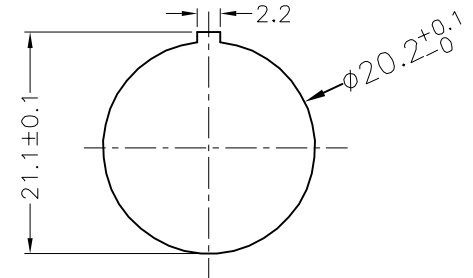

Panel cut out(Thickness: 3mm Max)