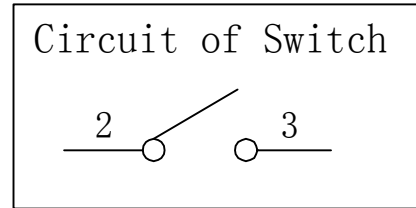

NOTES:

- 1.Circuit: ON/OFF
- 2.Operation force: 500±200gf
- 3.Electrical rating: 8A 250VAC (UL; CUL; CQC)
15A 125VAC (UL; CUL; CQC)
12(6)A 250VAC (ENEC17)
- 4.Contact resistance: <50mΩ
- 5.Insulation resistance: >100MΩ
(500VDC between open contacts)
- 6.Dielectric strength: >1500V 1 minute