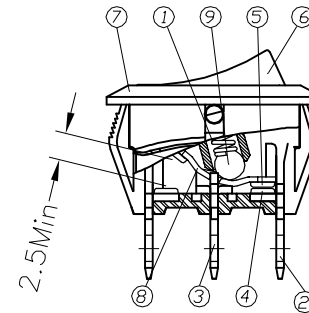

电话 : 0769-82310511-867
邮箱 : hooya89@hooya.hk
V : hooya89

雾面黑色上盖

Panel cut out (Thickness: 3mm Max)

Circuit of Switch

NO.	Name	Material	Q' ty
09	转轴	NICKEL PALTED BRASS	1pcs
08	接触片	C2680 1/2H Ag-plate	1pcs
07	本體	PA66	1pcs
06	上蓋	PA66	1pcs
05	動接點	Ag Clad Copper Alloy	2pcs
04	靜接點	Ag Clad Copper Alloy	2pcs
03	端子	C2680 1/2H Ag-plate	1pcs
02	端子	C2680 1/2H Ag-plate	2pcs
01	彈簧	SWC	1pcs

NO	DESCRIPTION	NO	DESCRIPTION	DIMENSIONAL TOLERANCES		APPROVED	CHECKED	DESIGN	DRAWN	ALL SIZE ARE IN		DRAWING NO.		REV
				RANGE	TOLERANCE					MM	FIT	DRAWING NO.	REV	
5	→	10	→	X	±0.4				管林华	SCALE	***			
4	→	9	→	X.X	±0.3				17.11.13	MAT'L				
3	→	8	→	X.XX	±0.2					MATERIAL NO.				
2	→	7	→	ANGLES	±0.5°									
1	→	6	→					LEGION ELECTRONIC & HARDWARE CO., LTD		RT-S02-127-R1NBB			A	