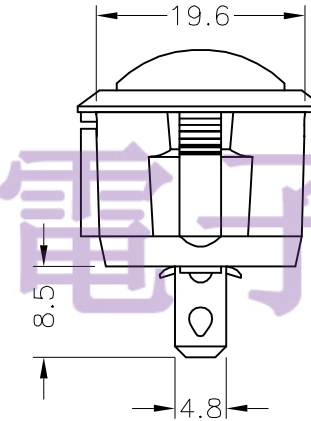

电话 : 0769-82310511-867
邮箱 : hooya89@hooya.hk
V : hooya89

雾面黑色上盖

Panel cut out (Thickness: 3mm Max)

Circuit of Switch

NO.	Name	Material	Q' ty
09	转轴	NICKEL PALTED BRASS	1pcs
08	接触片	C2680 1/2H Ag-plate	1pcs
07	本體	PA66	1pcs
06	上蓋	PA66	1pcs
05	動接點	Ag Clad Copper Alloy	2pcs
04	靜接點	Ag Clad Copper Alloy	2pcs
03	端子	C2680 1/2H Ag-plate	1pcs
02	端子	C2680 1/2H Ag-plate	2pcs
01	彈簧	SWC	1pcs

NO	DESCRIPTION	NO	DESCRIPTION	DIMENSIONAL TOLERANCES		APPROVED	CHECKED	DESIGN	DRAWN	ALL SIZE ARE IN		DRAWING NO.		REV
				RANGE	TOLERANCE					MM	FIT	DRAWING NO.	REV	
5	→	10	→	X	±0.4				管林华	SCALE	***			
4	→	9	→	X.X	±0.3				17.11.13	MAT'L				
3	→	8	→	X.XX	±0.2					MATERIAL NO.				
2	→	7	→	ANGLES	±0.5°									
1	→	6	→					LEGION ELECTRONIC & HARDWARE CO., LTD		RT-S02-127-R1NBB			A	