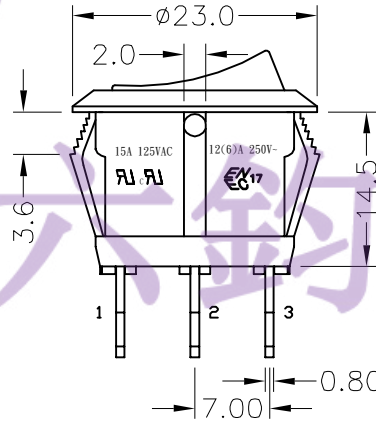

NOTES:

1. Circuit: ON/ON
2. Operation force: 500 ± 200 gf
3. Electrical rating: 8A 250VAC ULCUL CQC
15A 125VAC ULCUL CQC
12(6)A 250VAC ENEC
4. Contact resistance: $< 50m\Omega$
5. Insulation resistance: $> 100M\Omega$
(500VDC between open contacts)
6. Dielectric strength: $> 1500V$ 1 minute
7. Color: cover is black, body is black.

电话 : 0769-82310511-867
邮箱 : hooya89@hooya.hk
V : hooya89

雾面黑色上盖

Panel cut out (Thickness: 3mm Max)

Circuit of Switch

NO.	Name	Material	Q' ty
09	转轴	NICKEL PALTED BRASS	1pcs
08	接触片	C2680 1/2H Ag-plate	1pcs
07	本體	PA66	1pcs
06	上蓋	PA66	1pcs
05	動接點	Ag Clad Copper Alloy	2pcs
04	靜接點	Ag Clad Copper Alloy	2pcs
03	端子	C2680 1/2H Ag-plate	1pcs
02	端子	C2680 1/2H Ag-plate	2pcs
01	彈簧	SWC	1pcs

NO	DESCRIPTION	NO	DESCRIPTION	DIMENSIONAL TOLERANCES		APPROVED	CHECKED	DESIGN	DRAWN	ALL SIZE ARE IN		DRAWING NO.		REV
				RANGE	TOLERANCE					MM	FIT	DRAWING NO.	REV	
5	→	10	→	X	±0.4				管林华	SCALE	***			
4	→	9	→	X.X	±0.3				17.11.13	MAT'L				
3	→	8	→	X.XX	±0.2					MATERIAL NO.				
2	→	7	→	ANGLES	±0.5°									
1	→	6	→					LEGION ELECTRONIC & HARDWARE CO., LTD		RT-S02-127-R1NBB			A	