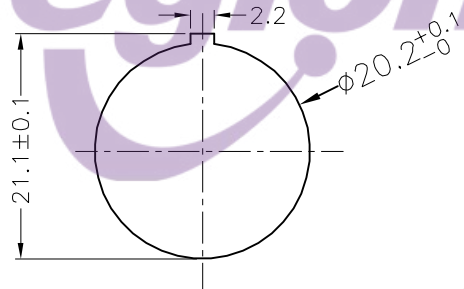

NOTES:

1. Circuit: ON/ON
2. Operation force: 500 ± 200 gf
3. Electrical rating: 8A 250VAC ULCUL CQC
15A 125VAC ULCUL CQC
12(6)A 250VAC ENEC
4. Contact resistance: $< 50m\Omega$
5. Insulation resistance: $> 100M\Omega$
(500VDC between open contacts)
6. Dielectric strength: $> 1500V$ 1 minute
7. Color: cover is black, body is black.

电话 : 0769-82310511-867
邮箱 : hooya89@hooya.hk
V : hooya89

雾面黑色上盖

Panel cut out (Thickness: 3mm Max)

Circuit of Switch

NO.	Name	Material	Q' ty
09	转轴	NICKEL PALTED BRASS	1pcs
08	接触片	C2680 1/2H Ag-plate	1pcs
07	本體	PA66	1pcs
06	上蓋	PA66	1pcs
05	動接點	Ag Clad Copper Alloy	2pcs
04	靜接點	Ag Clad Copper Alloy	2pcs
03	端子	C2680 1/2H Ag-plate	1pcs
02	端子	C2680 1/2H Ag-plate	2pcs
01	彈簧	SWC	1pcs

NO	DESCRIPTION	NO	DESCRIPTION	DIMENSIONAL TOLERANCES		APPROVED	CHECKED	DESIGN	DRAWN	ALL SIZE ARE IN		DRAWING NO.		REV
				RANGE	TOLERANCE					MM	FIT	DRAWING NO.	REV	
5	→	10	→	X	±0.4				管林华	SCALE	***			
4	→	9	→	X.X	±0.3				17.11.13	MAT'L				
3	→	8	→	X.XX	±0.2					MATERIAL NO.				
2	→	7	→	ANGLES	±0.5°									
1	→	6	→					LEGION ELECTRONIC & HARDWARE CO., LTD		RT-S02-127-R1NBB			A	