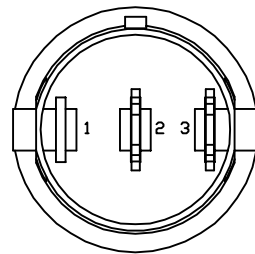

电话 : 0769-82310511-867
邮箱 : hooya89@hooya.hk
V : hooya89

雾面黑色上盖

Panel cut out (Thickness: 3mm Max)

Circuit of Switch

NO.	Name	Material	Q' ty
09	转轴	NICKEL PALTED BRASS	1pcs
08	接触片	C2680 1/2H Ag-plate	1pcs
07	本體	PA66	1pcs
06	上蓋	PA66	1pcs
05	動接點	Ag Clad Copper Alloy	2pcs
04	靜接點	Ag Clad Copper Alloy	2pcs
03	端子	C2680 1/2H Ag-plate	1pcs
02	端子	C2680 1/2H Ag-plate	2pcs
01	彈簧	SWC	1pcs

NO	DESCRIPTION	NO	DESCRIPTION	DIMENSIONAL TOLERANCES		APPROVED	CHECKED	DESIGN	DRAWN	ALL SIZE ARE IN		DRAWING NO.		REV
				RANGE	TOLERANCE					MM	FIT	DRAWING NO.	REV	
5	→	10	→	X	±0.4				管林华	SCALE	***			
4	→	9	→	X.X	±0.3				17.11.13	MAT'L				
3	→	8	→	X.XX	±0.2					MATERIAL NO.				
2	→	7	→	ANGLES	±0.5°									
1	→	6	→					LEGION ELECTRONIC & HARDWARE CO., LTD		RT-S02-127-R1NBB			A	