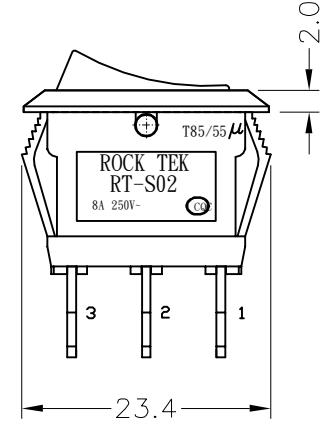

电话 : 0769-82310511-867
邮箱 : hooya89@hooya.hk
V : hooya89

雾面黑色上盖

Panel cut out (Thickness: 3mm Max)

Circuit of Switch

NO.	Name	Material	Q' ty
09	转轴	NICKEL PALTED BRASS	1pcs
08	接触片	C2680 1/2H Ag-plate	1pcs
07	本體	PA66	1pcs
06	上蓋	PA66	1pcs
05	動接點	Ag Clad Copper Alloy	2pcs
04	靜接點	Ag Clad Copper Alloy	2pcs
03	端子	C2680 1/2H Ag-plate	1pcs
02	端子	C2680 1/2H Ag-plate	2pcs
01	彈簧	SWC	1pcs

NO	DESCRIPTION	NO	DESCRIPTION	DIMENSIONAL TOLERANCES		APPROVED	CHECKED	DESIGN	DRAWN	ALL SIZE ARE IN		DRAWING NO.		REV
				RANGE	TOLERANCE					MM	FIT	DRAWING NO.	REV	
5	→	10	→	X	±0.4				管林华	SCALE	***			
4	→	9	→	X.X	±0.3				17.11.13	MAT'L				
3	→	8	→	X.XX	±0.2					MATERIAL NO.				
2	→	7	→	ANGLES	±0.5°									
1	→	6	→					LEGION ELECTRONIC & HARDWARE CO., LTD		RT-S02-127-R1NBB			A	