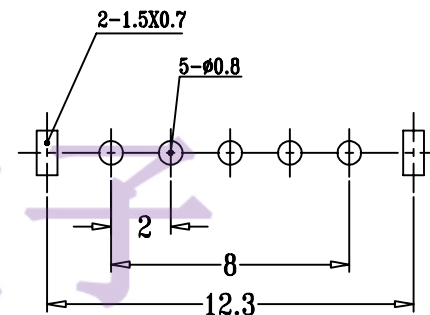

H=XXmm

SCHEMATIC (SHORTING)

P.C.B LAYOUT  
BOTTOM VIEW

注：“\*”表示关键尺寸（5个）

					TOLERANCE UNLESS SPECIFIED						
6	SPRING PLATE	PBS STRIP	1	NATURAL	UP TO 5mm: ±0.1	ANGULAR	1				
5	CONTACT CLIP	PBS STRIP	1	Ag CLAD	ABOVE 5mm: ±0.2	±1°	NO	DATE	REVISIONS	BY	APPD
4	TERMINAL	BRASS STRIP	5	Ag PLATED	TITLE: HORIZONTAL SLIDE SWITCH			UNIT : MM	ROHS COMPLIANT	DWN	
3	BASE	PHENOLIC RESIN	1	NATURAL	MODEL: SK-13D10G4 PA66			SCALE: 1:1	CHK'D		
2	KNOB	PA66	1	BLACK	东莞市六钧电子五金有限公司					APPD	
1	FORME	STEEL STRIP	1	Ni PLATED						PRO.AGL:	REV :A0
NO.	PART NAME	MATERIAL	QTY	FINISHING							