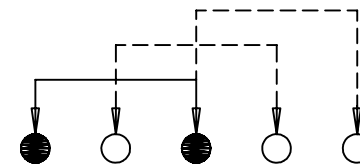

H=XXmm

SCHEMATIC (SHORTING)

P.C.B LAYOUT  
BOTTOM VIEW

注：“\*”表示关键尺寸（5个）

					TOLERANCE UNLESS SPECIFIED						
6	SPRING PLATE	PBS STRIP	1	NATURAL	UP TO 5mm: ±0.1	ANGULAR	1				
5	CONTACT CLIP	PBS STRIP	1	Ag CLAD	ABOVE 5mm: ±0.2	±1°	NO	DATE	REVISIONS	BY	APPD
4	TERMINAL	BRASS STRIP	5	Ag PLATED	TITLE: HORIZONTAL SLIDE SWITCH			UNIT : MM	ROHS COMPLIANT	DWN	
3	BASE	PHENOLIC RESIN	1	NATURAL	MODEL: SK-13D10G4 PA66			SCALE: 1:1	CHK'D		
2	KNOB	PA66	1	BLACK	东莞市六钧电子五金有限公司					APPD	
1	FORME	STEEL STRIP	1	Ni PLATED						PRO.AGL:	REV :A0
NO.	PART NAME	MATERIAL	QTY	FINISHING							