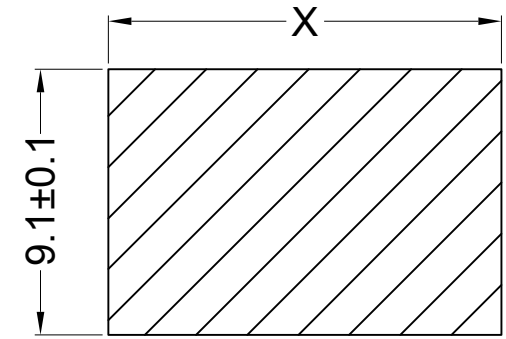

- 1.CIRCUIT:ON/OFF
- 2.RATING: 3A 125/250VAC
6(1)A 250V~ T125/55(ENEC17;NEMKO)
- 3.CONTACT RESISTANT: <math><50\text{m}\Omega</math> (INITIAL)
- 4.INSULATION RESISTANCE: >100M Ω
(500VDC BETWEEN OPEN CONTACTS)
- 5.DIELECTRIC STRENGTH: 1500V 1MIN
- 6.ACTUATOR & HOUSING COLOR: WHITE
- 7.ACTUATOR PRINTING COLOR: BLACK

	X Cutout Dimension	Panel Thickness
A	13.5 - 13.6	0.75~1.25
B	13.6 - 13.7	1.25~2.00

MOUNTING HOLE

NO.	DESCRIPTION	APPROVED	DATE	GENERAL TOLERANCE	GRADATION	TOLERANCE	ANGLE	Approved	Checked	Designed	Drawn	ALL SIZE ARE IN	mm					
5	→			GENERAL TOLERANCE								ALL SIZE ARE IN	mm					
4	→			GRADATION	TOLERANCE							SCALE						
3	→			X.	±0.30							MAT' L						
2	→			X.X	±0.20							ORDER NO.					DRAWING NO.	REV.
1	→			X.XX	±0.15													
				X.XXX	±0.10			六鈞電子五金有限公司 LEGION ELECTRONIC & HARDWARE CO., LTD.				SS01-WWIBA-RA20-R	*****	A				