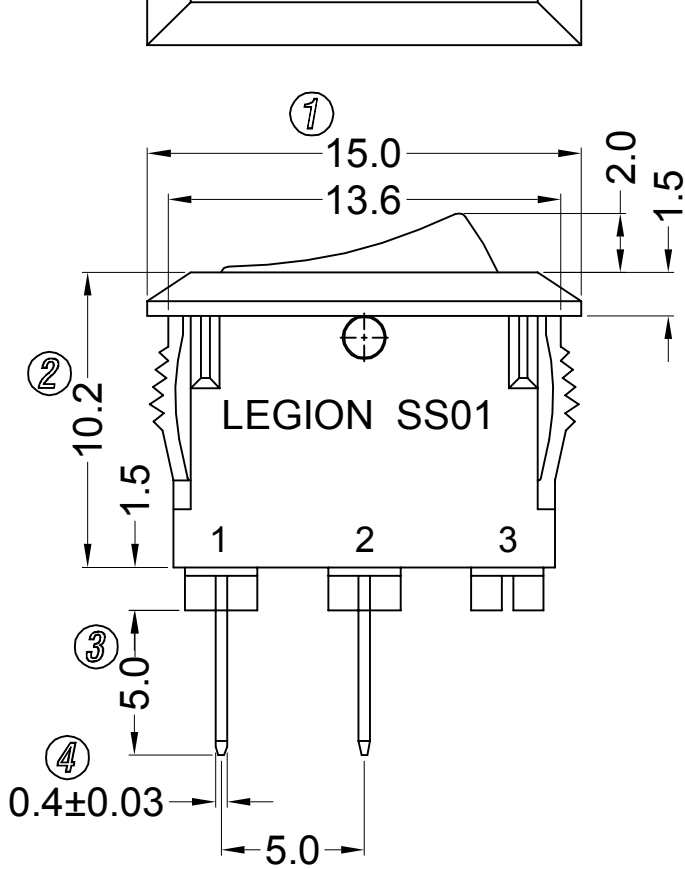

- 1.CIRCUIT:ON/OFF
- 2.RATING: 3A 125/250VAC
6(1)A 250V~ T125/55(ENEC17;NEMKO)
- 3.CONTACT RESISTANT: <math><50\text{m}\Omega</math> (INITIAL)
- 4.INSULATION RESISTANCE: >100M Ω
(500VDC BETWEEN OPEN CONTACTS)
- 5.DIELECTRIC STRENGTH: 1500V 1MIN
- 6.ACTUATOR & HOUSING COLOR: WHITE
- 7.ACTUATOR PRINTING COLOR: BLACK

	X Cutout Dimension	Panel Thickness
A	13.5 - 13.6	0.75~1.25
B	13.6 - 13.7	1.25~2.00

MOUNTING HOLE

NO.	DESCRIPTION	APPROVED	DATE	GENERAL TOLERANCE	GRADATION	TOLERANCE	ANGLE	Approved	Checked	Designed	Drawn	ALL SIZE ARE IN	mm					
5	→			GENERAL TOLERANCE								ALL SIZE ARE IN	mm					
4	→			GRADATION	TOLERANCE							SCALE						
3	→			X.	±0.30							MAT' L						
2	→			X.X	±0.20							ORDER NO.					DRAWING NO.	REV.
1	→			X.XX	±0.15													
				X.XXX	±0.10			六鈞電子五金有限公司 LEGION ELECTRONIC & HARDWARE CO., LTD.				SS01-WWIBA-RA20-R	*****	A				