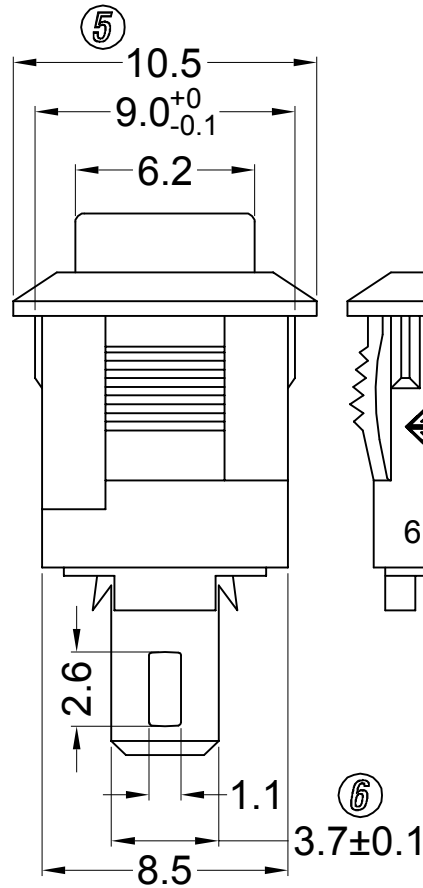

- 1.CIRCUIT:ON/OFF
- 2.RATING: 3A 125/250VAC
6(1)A 250V~ T125/55(ENEC17;NEMKO)
- 3.CONTACT RESISTANT: <math><50\text{m}\Omega</math> (INITIAL)
- 4.INSULATION RESISTANCE: >100M Ω
(500VDC BETWEEN OPEN CONTACTS)
- 5.DIELECTRIC STRENGTH: 1500V 1MIN
- 6.ACTUATOR & HOUSING COLOR: WHITE
- 7.ACTUATOR PRINTING COLOR: BLACK

	X Cutout Dimension	Panel Thickness
A	13.5 - 13.6	0.75~1.25
B	13.6 - 13.7	1.25~2.00

MOUNTING HOLE

NO.	DESCRIPTION	APPROVED	DATE	GENERAL TOLERANCE	GRADATION	TOLERANCE	ANGLE	Approved	Checked	Designed	Drawn	ALL SIZE ARE IN	mm					
5	→			GENERAL TOLERANCE								ALL SIZE ARE IN	mm					
4	→			GRADATION	TOLERANCE							SCALE						
3	→			X.	±0.30							MAT' L						
2	→			X.X	±0.20							ORDER NO.					DRAWING NO.	REV.
1	→			X.XX	±0.15													
				X.XXX	±0.10			六鈞電子五金有限公司 LEGION ELECTRONIC & HARDWARE CO., LTD.				SS01-WWIBA-RA20-R	*****	A				