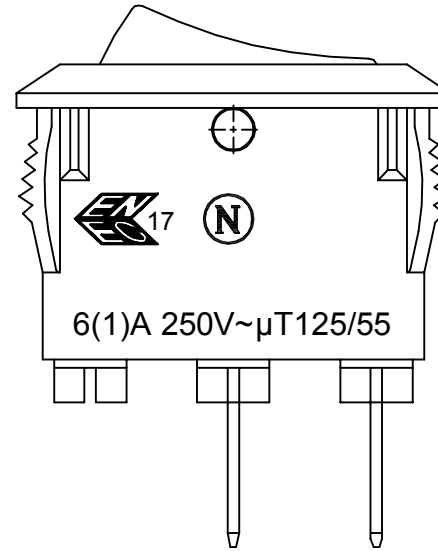

- 1.CIRCUIT:ON/OFF
- 2.RATING: 3A 125/250VAC
6(1)A 250V~ T125/55(ENEC17;NEMKO)
- 3.CONTACT RESISTANT: <math><50\text{m}\Omega</math> (INITIAL)
- 4.INSULATION RESISTANCE: >100M Ω
(500VDC BETWEEN OPEN CONTACTS)
- 5.DIELECTRIC STRENGTH: 1500V 1MIN
- 6.ACTUATOR & HOUSING COLOR: WHITE
- 7.ACTUATOR PRINTING COLOR: BLACK

	X Cutout Dimension	Panel Thickness
A	13.5 - 13.6	0.75~1.25
B	13.6 - 13.7	1.25~2.00

MOUNTING HOLE

NO.	DESCRIPTION	APPROVED	DATE	GENERAL TOLERANCE	GRADATION	TOLERANCE	ANGLE	Approved	Checked	Designed	Drawn	ALL SIZE ARE IN	mm					
5	→			GENERAL TOLERANCE								ALL SIZE ARE IN	mm					
4	→			GRADATION	TOLERANCE							SCALE						
3	→			X.	±0.30							MAT' L						
2	→			X.X	±0.20							ORDER NO.					DRAWING NO.	REV.
1	→			X.XX	±0.15													
				X.XXX	±0.10			六鈞電子五金有限公司 LEGION ELECTRONIC & HARDWARE CO., LTD.				SS01-WWIBA-RA20-R	*****	A				