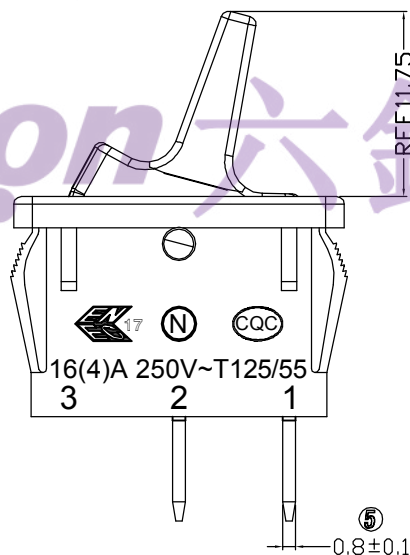

1. 电路CIRCUIT: ON/OFF;
2. 快插端子QUICK CONNECTOR TYPE;
单刀单掷(SINGLE POLE DOUBLE THROW);
3. 额定值RATING: 16A 125/250VAC (UL;C-UL);
12A 125/250VAC (UL;C-UL);
16(4)A 250V~T125/55(ENEC17;NEMKO;CQC;CB)
4. 柄的颜色ACTUATOR COLOR: 黑色BLACK
基座的颜色HOUSING COLOR: 黑色BLACK
5. 所有部件均使用环保材料
ALL MATERIALS USE IN CONFORMIY WITH THE RoHS DIRECTIVE

TEL: 0769-82310511-867

PANEL CUTOUT DIMENSION

PANEL THICKNESS	X	Y
0.8~1.2mm	19.2 ⁺⁰ _{-0.1} mm	12.9 ^{+0.1} ₋₀ mm
1.3~2.0mm	19.4 ⁺⁰ _{-0.1} mm	12.9 ^{+0.1} ₋₀ mm

NO	DESCRIPTION	NO	DESCRIPTION	DIMENSIONAL TOLERANCES		APPROVED	CHECKED	DESIGN	DRAWN	ALL SIZE ARE IN		DRAWING NO. REV.	
				RANGE	TOLERANCE					MM	NO	DRAWING NO.	REV.
				X	±0.30				LMC	SCALE			
				X.X	±0.20				2022.07.04	MATERIAL NO.			
				X.XX	±0.10					SS11-BBNG-A20-R		*****	AO
				ANGLES	±1°	LEGION ELECTRONIC & HARDWARE CO., LTD.							