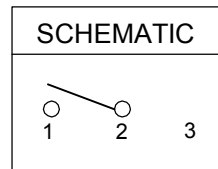

1. 电路CIRCUIT: ON/OFF;
2. 快插端子QUICK CONNECTOR TYPE;
单刀单掷(SINGLE POLE DOUBLE THROW);
3. 额定值RATING: 16A 125/250VAC (UL;C-UL);
12A 125/250VAC (UL;C-UL);
16(4)A 250V~T125/55(ENEC17;NEMKO;CQC;CB)
4. 柄的颜色ACTUATOR COLOR: 黑色BLACK
基座的颜色HOUSING COLOR: 黑色BLACK
5. 所有部件均使用环保材料
ALL MATERIALS USE IN CONFORMIY WITH THE RoHS DIRECTIVE

TEL: 0769-82310511-867

PANEL CUTOUT DIMENSION

PANEL THICKNESS	X	Y
0.8~1.2mm	19.2 ⁺⁰ _{-0.1} mm	12.9 ^{+0.1} ₋₀ mm
1.3~2.0mm	19.4 ⁺⁰ _{-0.1} mm	12.9 ^{+0.1} ₋₀ mm

NO	DESCRIPTION	NO	DESCRIPTION	DIMENSIONAL TOLERANCES		APPROVED	CHECKED	DESIGN	DRAWN	ALL SIZE ARE IN		DRAWING NO. REV.	
				RANGE	TOLERANCE					MM	NO	DRAWING NO.	REV.
				X	±0.30				LMC	SCALE			
				X.X	±0.20				2022.07.04	MATERIAL NO.			
				X.XX	±0.10					SS11-BBNG-A20-R		*****	AO
				ANGLES	±1°	LEGION ELECTRONIC & HARDWARE CO., LTD.							