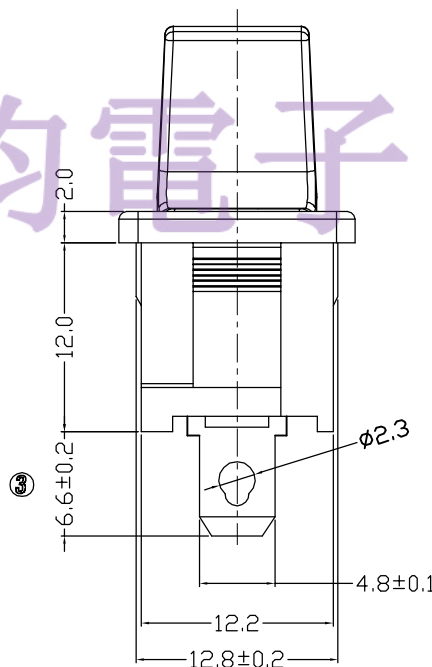

1. 电路CIRCUIT: ON/OFF;
2. 快插端子QUICK CONNECTOR TYPE;
单刀单掷(SINGLE POLE DOUBLE THROW);
3. 额定值RATING: 16A 125/250VAC (UL;C-UL);
12A 125/250VAC (UL;C-UL);
16(4)A 250V~T125/55(ENEC17;NEMKO;CQC;CB)
4. 柄的颜色ACTUATOR COLOR: 黑色BLACK
基座的颜色HOUSING COLOR: 黑色BLACK
5. 所有部件均使用环保材料
ALL MATERIALS USE IN CONFORMIY WITH THE RoHS DIRECTIVE

TEL: 0769-82310511-867

PANEL CUTOUT DIMENSION

PANEL THICKNESS	X	Y
0.8~1.2mm	19.2 ⁺⁰ _{-0.1} mm	12.9 ^{+0.1} ₋₀ mm
1.3~2.0mm	19.4 ⁺⁰ _{-0.1} mm	12.9 ^{+0.1} ₋₀ mm

NO	DESCRIPTION	NO	DESCRIPTION	DIMENSIONAL TOLERANCES		APPROVED	CHECKED	DESIGN	DRAWN	ALL SIZE ARE IN		DRAWING NO. REV.	
				RANGE	TOLERANCE					MM	NO	DRAWING NO.	REV.
				X	±0.30				LMC	SCALE			
				X.X	±0.20				2022.07.04	MATERIAL NO.			
				X.XX	±0.10					SS11-BBNG-A20-R		*****	AO
				ANGLES	±1°	LEGION ELECTRONIC & HARDWARE CO., LTD.							