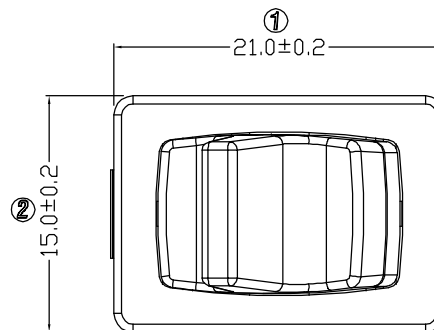

1. 电路CIRCUIT: ON/OFF;
2. 快插端子QUICK CONNECTOR TYPE;
单刀单掷(SINGLE POLE DOUBLE THROW);
3. 额定值RATING: 16A 125/250VAC (UL;C-UL);
12A 125/250VAC (UL;C-UL);
16(4)A 250V~T125/55(ENEC17;NEMKO;CQC;CB)
4. 柄的颜色ACTUATOR COLOR: 黑色BLACK
基座的颜色HOUSING COLOR: 黑色BLACK
5. 所有部件均使用环保材料
ALL MATERIALS USE IN CONFORMIY WITH THE RoHS DIRECTIVE

TEL: 0769-82310511-867

PANEL CUTOUT DIMENSION

PANEL THICKNESS	X	Y
0.8~1.2mm	19.2 ⁺⁰ _{-0.1} mm	12.9 ^{+0.1} ₋₀ mm
1.3~2.0mm	19.4 ⁺⁰ _{-0.1} mm	12.9 ^{+0.1} ₋₀ mm

NO	DESCRIPTION	NO	DESCRIPTION	DIMENSIONAL TOLERANCES		APPROVED	CHECKED	DESIGN	DRAWN	ALL SIZE ARE IN		DRAWING NO. REV.	
				RANGE	TOLERANCE					MM	NO	DRAWING NO.	REV.
				X	±0.30				LMC	SCALE			
				X.X	±0.20				2022.07.04	MATERIAL NO.			
				X.XX	±0.10					SS11-BBNG-A20-R		*****	AO
				ANGLES	±1°	LEGION ELECTRONIC & HARDWARE CO., LTD.							