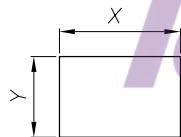

TEL: 0769-82310511-867

PANEL CUTOUT DIMENSION

PANEL THICKNESS	X	Y
0.8~1.2mm	19.2 ⁺⁰ _{-0.1} mm	12.9 ^{+0.1} ₋₀ mm
1.3~2.0mm	19.4 ⁺⁰ _{-0.1} mm	12.9 ^{+0.1} ₋₀ mm

NO	DESCRIPTION	NO	DESCRIPTION	DIMENSIONAL TOLERANCES		APPROVED	CHECKED	DESIGN	DRAWN	ALL SIZE ARE IN		DRAWING NO. REV.	
				RANGE	TOLERANCE					MM	NO	DRAWING NO.	REV.
				X	±0.30				LMC	SCALE			
				X.X	±0.20				2022.07.04	MATERIAL NO.			
				X.XX	±0.10					SS11-BBNG-A20-R		*****	AO
				ANGLES	±1°	LEGION ELECTRONIC & HARDWARE CO., LTD.							