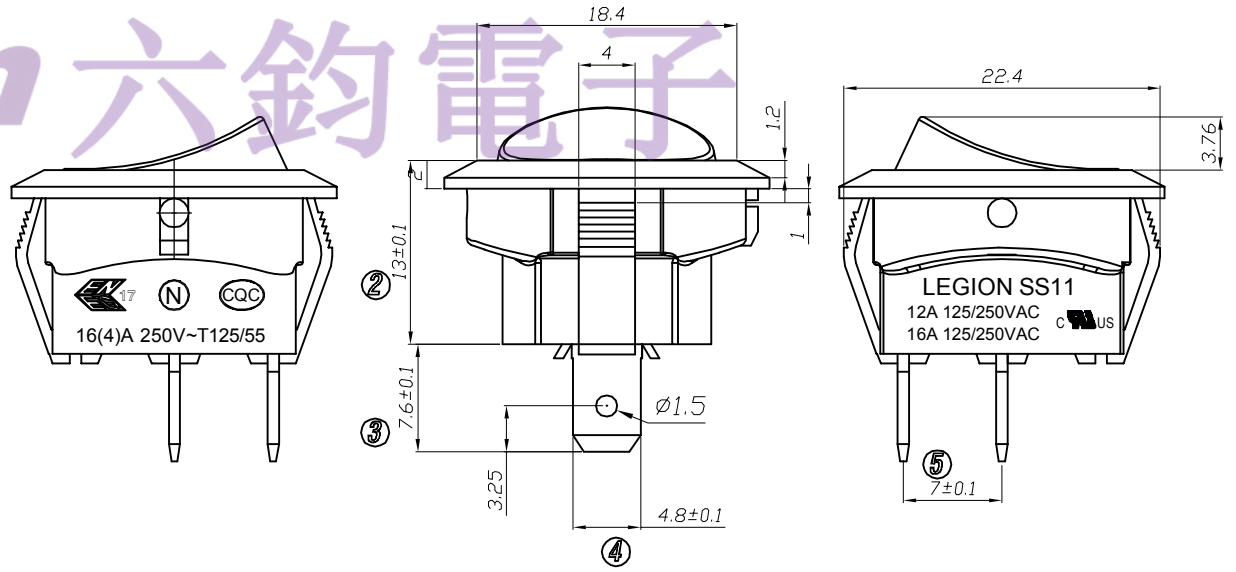

1. 电路CIRCUIT:ON/OFF
 2. 快插端子 QUICK CONNECTOR TYPE;
 单刀单掷 (SINGLE POLE SINGLE THROW);
 3. 额定值RATING:16A 125/250VAC (UL;C-UL);
 12A 125/250VAC (UL;C-UL);
 16(4)A 250V~T125/55(ENEC17;NEMKO;CQC;CB)

UL APPROVAL FILE NO.:E153399
 ENEC CERTIFICATE NO.:NO3715
 NEMKO CERTIFICATE NO.:P09211556/A1
 CQC CERTIFICATE NO.10002049681
 CB CERTIFICATE NO.:NO62986/A2

4. 柄的颜色ACTUATOR COLOR: 白色WHITE
 基座的颜色HOUSING COLOR: 白色WHITE
 5. 柄的印字形式ACTUATOR PRINTING:" 16 " 白色WHITE COLOR
 6. 所有部件均使用环保材料
 ALL MATERIALS USE IN CONFORMIY WITH THE RoHS DIRECTIVE

TEL: 0769-82310511-867

PANEL CUTOUT DIMENSION,PANEL THICKNESS 0.8~1.2mm

5	→	10	→	DIMENSIONAL TOLERANCES		APPROVED	CHECKED	DESIGN	DRAWN	ALL SIZE ARE IN	MM			
4	→	9	→	RANGE	TOLERANCE				LMC	SCALE	NO			
3	→	8	→	X	±0.30				2019.05.20	MAT'L	***			
2	→	7	→	X.X	±0.20					MATERIAL NO.		DRAWING NO.	REV.	
1	→	6	→	X.XX	±0.10							SS11-WWIBQ-RR20-R	*****	A0
NO	DESCRIPTION	NO	DESCRIPTION	ANGLES	±1'	LEGION ELECTRONIC & HARDWARE CO., LTD.								