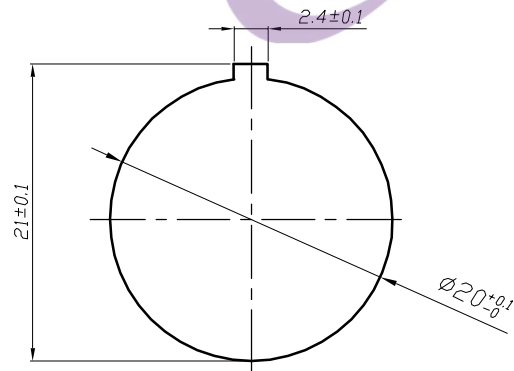

1. 电路CIRCUIT:ON/OFF
 2. 快插端子 QUICK CONNECTOR TYPE;
 单刀单掷 (SINGLE POLE SINGLE THROW);
 3. 额定值RATING:16A 125/250VAC (UL;C-UL);
 12A 125/250VAC (UL;C-UL);
 16(4)A 250V~T125/55(ENEC17;NEMKO;CQC;CB)

UL APPROVAL FILE NO.:E153399
 ENEC CERTIFICATE NO.:NO3715
 NEMKO CERTIFICATE NO.:P09211556/A1
 CQC CERTIFICATE NO.10002049681
 CB CERTIFICATE NO.:NO62986/A2

PANEL CUTOUT DIMENSION,PANEL THICKNESS 0.8~1.2mm

5	→	10	→	DIMENSIONAL TOLERANCES		APPROVED	CHECKED	DESIGN	DRAWN	ALL SIZE ARE IN	MM			
4	→	9	→	RANGE	TOLERANCE				LMC	SCALE	NO			
3	→	8	→	X	±0.30				2019.05.20	MAT'L	***			
2	→	7	→	X.X	±0.20					MATERIAL NO.		DRAWING NO.	REV.	
1	→	6	→	X.XX	±0.10							SS11-WWIBQ-RR20-R	*****	A0
NO	DESCRIPTION	NO	DESCRIPTION	ANGLES	±1'	LEGION ELECTRONIC & HARDWARE CO., LTD.								