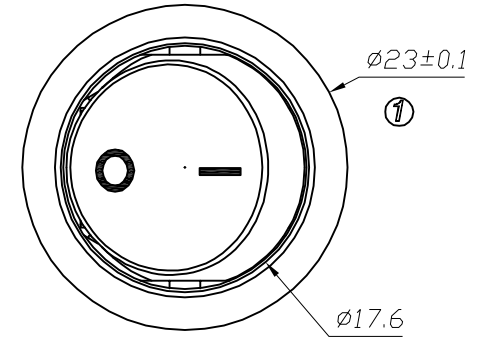

1. 电路CIRCUIT:ON/OFF
 2. 快插端子 QUICK CONNECTOR TYPE;
 单刀单掷 (SINGLE POLE SINGLE THROW);
 3. 额定值RATING:16A 125/250VAC (UL;C-UL);
 12A 125/250VAC (UL;C-UL);
 16(4)A 250V~T125/55(ENEC17;NEMKO;CQC;CB)

UL APPROVAL FILE NO.:E153399
 ENEC CERTIFICATE NO.:NO3715
 NEMKO CERTIFICATE NO.:P09211556/A1
 CQC CERTIFICATE NO.10002049681
 CB CERTIFICATE NO.:NO62986/A2

PANEL CUTOUT DIMENSION,PANEL THICKNESS 0.8~1.2mm

5	→	10	→	DIMENSIONAL TOLERANCES		APPROVED	CHECKED	DESIGN	DRAWN	ALL SIZE ARE IN	MM			
4	→	9	→	RANGE	TOLERANCE				LMC	SCALE	NO			
3	→	8	→	X	±0.30				2019.05.20	MAT'L	***			
2	→	7	→	X.X	±0.20					MATERIAL NO.		DRAWING NO.	REV.	
1	→	6	→	X.XX	±0.10							SS11-WWIBQ-RR20-R	*****	A0
NO	DESCRIPTION	NO	DESCRIPTION	ANGLES	±1'	LEGION ELECTRONIC & HARDWARE CO., LTD.								