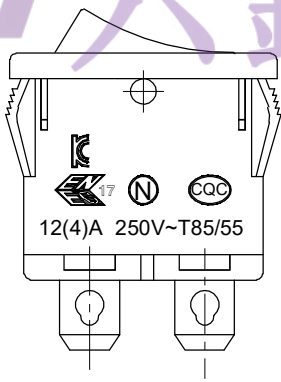

- 1. 电路 CIRCUIT: ON/OFF
- 2. 快插端子 QUICK CONNECTOR TYPE
- 3. 额定值 RATING: 10A 125/250VAC(C-UL)
12(4)A 250V~T85/55(ENEC17;NEMKO;CQC;KC)
- 4. 柄的颜色 ACTUATOR COLOR: BLACK
- 5. 基座的颜色 HOUSING COLOR: BLACK
- 6. 所有部件均使用环保材料
ALL MATERIALS USING MEET THE RoHS DIRECTIVE

PANEL CUTOUT DIMENSION

PANEL THICKNESS	X	Y
0.75~1.25mm	19.2 ^{+0.1} _{-0.1} mm	12.9 ^{+0.1} ₋₀ mm
1.25~2.0mm	19.4 ^{+0.1} _{-0.1} mm	12.9 ^{+0.1} ₋₀ mm
2.0~3.0mm	19.8 ^{+0.1} _{-0.1} mm	12.9 ^{+0.1} ₋₀ mm

5		10		DIMENSIONAL TOLERANCES		APPROVED	CHECKED	DESIGN	DRAWN	ALL SIZE ARE IN	MM			
4		9		RANGE	TOLERANCE				LMC	SCALE	NO			
3		8		X	±0.30				2019.05.20	MAT'L	***			
2		7		X.X	±0.20					MATERIAL NO.		DRAWING NO.	REV.	
1		6		X.XX	±0.10							SS21-BBDWG2-S2-R D/C	*****	AO
NO	DESCRIPTION	NO	DESCRIPTION	ANGLES	±1'	LEGION ELECTRONIC & HARDWARE CO., LTD.								