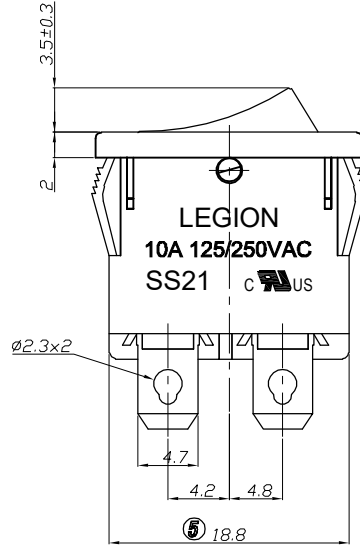

- 1. 电路 CIRCUIT: ON/OFF
- 2. 快插端子 QUICK CONNECTOR TYPE
- 3. 额定值 RATING: 10A 125/250VAC(C-UL)
12(4)A 250V~T85/55(ENEC17;NEMKO;CQC;KC)
- 4. 柄的颜色 ACTUATOR COLOR: BLACK
- 5. 基座的颜色 HOUSING COLOR: BLACK
- 6. 所有部件均使用环保材料
ALL MATERIALS USING MEET THE RoHS DIRECTIVE

PANEL CUTOUT DIMENSION

PANEL THICKNESS	X	Y
0.75~1.25mm	19.2 ^{+0.1} _{-0.1} mm	12.9 ^{+0.1} ₋₀ mm
1.25~2.0mm	19.4 ^{+0.1} _{-0.1} mm	12.9 ^{+0.1} ₋₀ mm
2.0~3.0mm	19.8 ^{+0.1} _{-0.1} mm	12.9 ^{+0.1} ₋₀ mm

5		10		DIMENSIONAL TOLERANCES		APPROVED	CHECKED	DESIGN	DRAWN	ALL SIZE ARE IN	MM			
4		9		RANGE	TOLERANCE				LMC	SCALE	NO			
3		8		X	±0.30				2019.05.20	MAT'L	***			
2		7		X.X	±0.20					MATERIAL NO.		DRAWING NO.	REV.	
1		6		X.XX	±0.10							SS21-BBDWG2-S2-R D/C	*****	AO
NO	DESCRIPTION	NO	DESCRIPTION	ANGLES	±1'	LEGION ELECTRONIC & HARDWARE CO., LTD.								