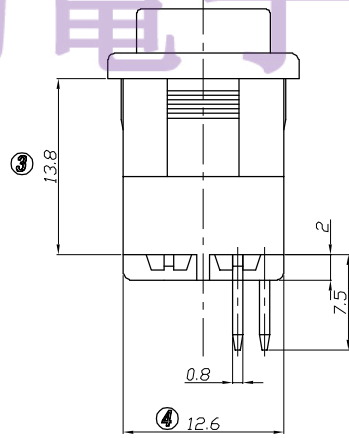

- 1. 电路 CIRCUIT: ON/OFF
- 2. 快插端子 QUICK CONNECTOR TYPE
- 3. 额定值 RATING: 10A 125/250VAC(C-UL)
12(4)A 250V~T85/55(ENEC17;NEMKO;CQC;KC)
- 4. 柄的颜色 ACTUATOR COLOR: BLACK
- 5. 基座的颜色 HOUSING COLOR: BLACK
- 6. 所有部件均使用环保材料
ALL MATERIALS USING MEET THE RoHS DIRECTIVE

PANEL CUTOUT DIMENSION

PANEL THICKNESS	X	Y
0.75~1.25mm	19.2 ^{+0.1} _{-0.1} mm	12.9 ^{+0.1} ₋₀ mm
1.25~2.0mm	19.4 ^{+0.1} _{-0.1} mm	12.9 ^{+0.1} ₋₀ mm
2.0~3.0mm	19.8 ^{+0.1} _{-0.1} mm	12.9 ^{+0.1} ₋₀ mm

5		10		DIMENSIONAL TOLERANCES		APPROVED	CHECKED	DESIGN	DRAWN	ALL SIZE ARE IN	MM			
4		9		RANGE	TOLERANCE				LMC	SCALE	NO			
3		8		X	±0.30				2019.05.20	MAT'L	***			
2		7		X.X	±0.20					MATERIAL NO.		DRAWING NO.	REV.	
1		6		X.XX	±0.10							SS21-BBDWG2-S2-R D/C	*****	AO
NO	DESCRIPTION	NO	DESCRIPTION	ANGLES	±1'	LEGION ELECTRONIC & HARDWARE CO., LTD.								