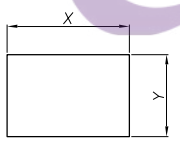

PANEL CUTOUT DIMENSION

PANEL THICKNESS	X	Y
0.75~1.25mm	19.2 ^{+0.1} _{-0.1} mm	12.9 ^{+0.1} ₋₀ mm
1.25~2.0mm	19.4 ^{+0.1} _{-0.1} mm	12.9 ^{+0.1} ₋₀ mm
2.0~3.0mm	19.8 ^{+0.1} _{-0.1} mm	12.9 ^{+0.1} ₋₀ mm