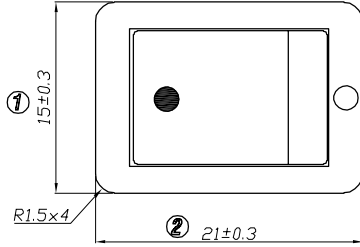

- 1. 电路 CIRCUIT: ON/OFF
- 2. 快插端子 QUICK CONNECTOR TYPE
- 3. 额定值 RATING: 10A 125/250VAC(C-UL)
12(4)A 250V~T85/55(ENEC17;NEMKO;CQC;KC)
- 4. 柄的颜色 ACTUATOR COLOR: BLACK
- 5. 基座的颜色 HOUSING COLOR: BLACK
- 6. 所有部件均使用环保材料
ALL MATERIALS USING MEET THE RoHS DIRECTIVE

PANEL CUTOUT DIMENSION

PANEL THICKNESS	X	Y
0.75~1.25mm	19.2 ^{+0.1} _{-0.1} mm	12.9 ^{+0.1} ₋₀ mm
1.25~2.0mm	19.4 ^{+0.1} _{-0.1} mm	12.9 ^{+0.1} ₋₀ mm
2.0~3.0mm	19.8 ^{+0.1} _{-0.1} mm	12.9 ^{+0.1} ₋₀ mm

5		10		DIMENSIONAL TOLERANCES		APPROVED	CHECKED	DESIGN	DRAWN	ALL SIZE ARE IN	MM			
4		9		RANGE	TOLERANCE				LMC	SCALE	NO			
3		8		X	±0.30				2019.05.20	MAT'L	***			
2		7		X.X	±0.20					MATERIAL NO.		DRAWING NO.	REV.	
1		6		X.XX	±0.10							SS21-BBDWG2-S2-R D/C	*****	AO
NO	DESCRIPTION	NO	DESCRIPTION	ANGLES	±1'	LEGION ELECTRONIC & HARDWARE CO., LTD.								