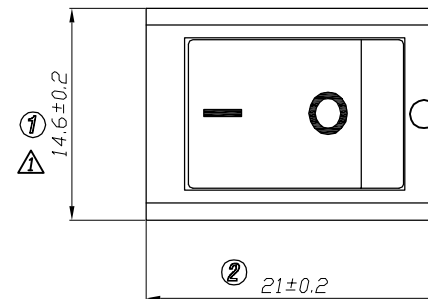

1. 跷板开关型号 ROCKER SWITCH MODEL NO.SS21-BBIWG-S1-A
 2. 快插端子 QUICK CONNECTOR TYPE
 3. 额定值 RATING:10A 125/250VAC(C-UL)
 12(4)A 250V~T85/55(ENEC17;NEMKO;CQC;KC)

4. 柄的颜色 ACTUATOR COLOR:BLACK
 5. 基座的颜色 HOUSING COLOR: BLACK
 6. 柄的印字形式 ACTUATOR PRINTING:" 1/0 "白色 WHITE COLOR
 7. 所有部件均使用环保材料
 ALL MATERIALS USING MEET THE RoHS DIRECTIVE

PANEL CUTOUT DIMENSION

PANEL THICKNESS	X	Y
0.75~1.25mm	18.85 ^{+0.1} ₀ mm	12.75 ^{+0.1} ₀ mm
1.26~1.80mm	19.20 ^{+0.1} ₀ mm	12.75 ^{+0.1} ₀ mm
1.81~3.30mm	19.40 ^{+0.1} ₀ mm	12.75 ^{+0.1} ₀ mm

NO	DESCRIPTION	NO	DESCRIPTION	DIMENSIONAL TOLERANCES		APPROVED	CHECKED	DESIGN	DRAWN	ALL SIZE ARE IN		DRAWING NO. REV.	
				RANGE	TOLERANCE					MM	NO	DRAWING NO.	REV.
				X	±0.30				LMC	SCALE			
				X.X	±0.20				2019.05.20	MATERIAL NO.			
				X.XX	±0.10					SS21-BBIWG-S2-A		WIF119125	A1
				ANGLES	±1°	LEGION ELECTRONIC & HARDWARE CO., LTD.							