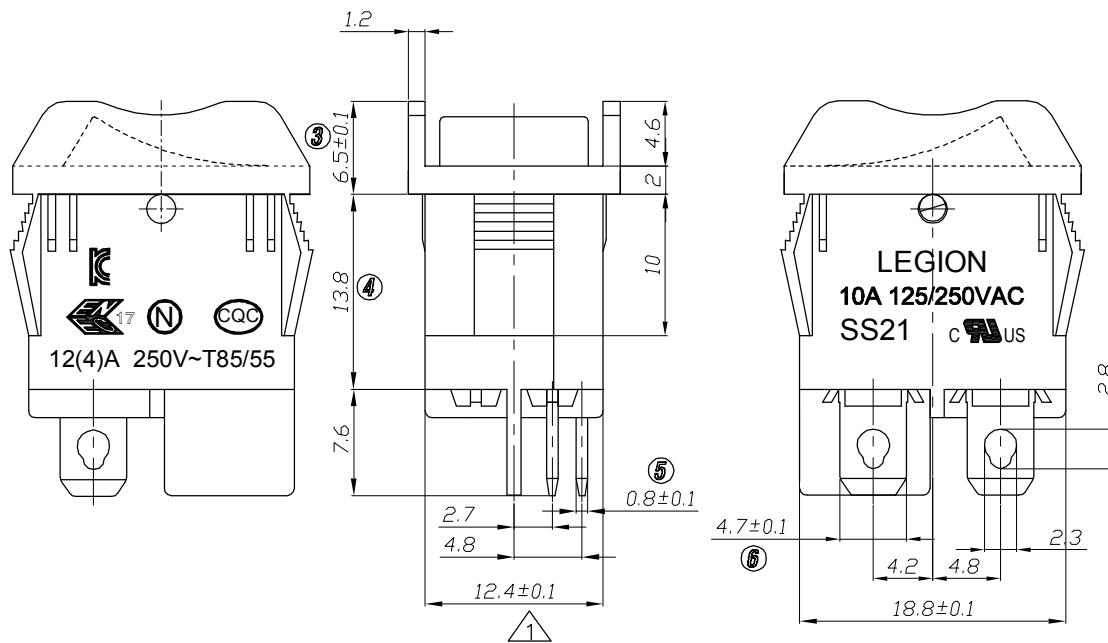

1. 跷板开关型号 ROCKER SWITCH MODEL NO.SS21-BBIWG-S1-A
 2. 快插端子 QUICK CONNECTOR TYPE
 3. 额定值 RATING:10A 125/250VAC(C-UL)
 12(4)A 250V~T85/55(ENEC17;NEMKO;CQC;KC)

4. 柄的颜色 ACTUATOR COLOR:BLACK
 5. 基座的颜色 HOUSING COLOR: BLACK
 6. 柄的印字形式 ACTUATOR PRINTING:" 1/0 "白色 WHITE COLOR
 7. 所有部件均使用环保材料
 ALL MATERIALS USING MEET THE RoHS DIRECTIVE

PANEL CUTOUT DIMENSION

PANEL THICKNESS	X	Y
0.75~1.25mm	18.85 ^{+0.1} ₀ mm	12.75 ^{+0.1} ₀ mm
1.26~1.80mm	19.20 ^{+0.1} ₀ mm	12.75 ^{+0.1} ₀ mm
1.81~3.30mm	19.40 ^{+0.1} ₀ mm	12.75 ^{+0.1} ₀ mm

NO	DESCRIPTION	NO	DESCRIPTION	DIMENSIONAL TOLERANCES		APPROVED	CHECKED	DESIGN	DRAWN	ALL SIZE ARE IN		DRAWING NO. REV.	
				RANGE	TOLERANCE					MM	NO	DRAWING NO.	REV.
				X	±0.30				LMC	SCALE			
				X.X	±0.20				2019.05.20	MATERIAL NO.			
				X.XX	±0.10					SS21-BBIWG-S2-A		WIF119125	A1
				ANGLES	±1°	LEGION ELECTRONIC & HARDWARE CO., LTD.							