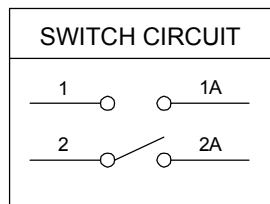

1. 跷板开关型号 ROCKER SWITCH MODEL NO.SS21-BBIWG-S1-A
 2. 快插端子 QUICK CONNECTOR TYPE
 3. 额定值 RATING:10A 125/250VAC(C-UL)
 12(4)A 250V~T85/55(ENEC17;NEMKO;CQC;KC)

4. 柄的颜色 ACTUATOR COLOR:BLACK
 5. 基座的颜色 HOUSING COLOR: BLACK
 6. 柄的印字形式 ACTUATOR PRINTING:" 1/0 "白色 WHITE COLOR
 7. 所有部件均使用环保材料
 ALL MATERIALS USING MEET THE RoHS DIRECTIVE

PANEL CUTOUT DIMENSION

PANEL THICKNESS	X	Y
0.75~1.25mm	18.85 ^{+0.1} ₀ mm	12.75 ^{+0.1} ₀ mm
1.26~1.80mm	19.20 ^{+0.1} ₀ mm	12.75 ^{+0.1} ₀ mm
1.81~3.30mm	19.40 ^{+0.1} ₀ mm	12.75 ^{+0.1} ₀ mm

NO	DESCRIPTION	NO	DESCRIPTION	DIMENSIONAL TOLERANCES		APPROVED	CHECKED	DESIGN	DRAWN	ALL SIZE ARE IN		DRAWING NO. REV.	
				RANGE	TOLERANCE					MM	NO	DRAWING NO.	REV.
				X	±0.30				LMC	SCALE			
				X.X	±0.20				2019.05.20	MATERIAL NO.			
				X.XX	±0.10					SS21-BBIWG-S2-A		WIF119125	A1
				ANGLES	±1°	LEGION ELECTRONIC & HARDWARE CO., LTD.							