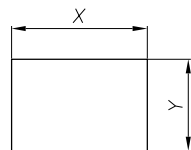

1. 跷板开关型号 ROCKER SWITCH MODEL NO.SS21-BBIWG-S1-A
 2. 快插端子 QUICK CONNECTOR TYPE
 3. 额定值 RATING:10A 125/250VAC(C-UL)
 12(4)A 250V~T85/55(ENEC17;NEMKO;CQC;KC)

4. 柄的颜色 ACTUATOR COLOR:BLACK
 5. 基座的颜色 HOUSING COLOR: BLACK
 6. 柄的印字形式 ACTUATOR PRINTING:" 1/0 "白色 WHITE COLOR
 7. 所有部件均使用环保材料
 ALL MATERIALS USING MEET THE RoHS DIRECTIVE

PANEL CUTOUT DIMENSION

PANEL THICKNESS	X	Y
0.75~1.25mm	18.85 ^{+0.1} ₀ mm	12.75 ^{+0.1} ₀ mm
1.26~1.80mm	19.20 ^{+0.1} ₀ mm	12.75 ^{+0.1} ₀ mm
1.81~3.30mm	19.40 ^{+0.1} ₀ mm	12.75 ^{+0.1} ₀ mm

NO	DESCRIPTION	NO	DESCRIPTION	DIMENSIONAL TOLERANCES		APPROVED	CHECKED	DESIGN	DRAWN	ALL SIZE ARE IN		DRAWING NO. REV.	
				RANGE	TOLERANCE					MM	NO	DRAWING NO.	REV.
				X	±0.30				LMC	SCALE			
				X.X	±0.20				2019.05.20	MATERIAL NO.			
				X.XX	±0.10					SS21-BBIWG-S2-A		WIF119125	A1
				ANGLES	±1°	LEGION ELECTRONIC & HARDWARE CO., LTD.							