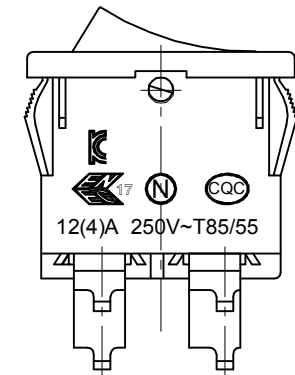

1. 跷板开关型号 ROCKER SWITCH MODEL NO.SS21-BBTWA2-R
2. PCB端子 PCB CONNECTOR TYPE
3. 额定值 RATING:10A 125/250VAC(C-UL)
12(4)A 250V~T85/55(ENEC17;NEMKO;CQC)
4. 柄的颜色 ACTUATOR COLOR:BLACK
5. 基座的颜色 HOUSING COLOR: BLACK
6. 柄的印字形式 ACTUATOR PRINTING:" 6 "白色 WHITE COLOR
7. 所有部件均使用环保材料
ALL MATERIALS USING MEET THE RoHS DIRECTIVE

PANEL CUTOUT DIMENSION

PCB MOUNTING HOLE ARRANGEMENT

PANEL THICKNESS	X	Y
0.75~1.25mm	19.2 ⁺⁰ _{-0.1} mm	12.9 ^{+0.1} ₋₀ mm
1.25~2.0mm	19.4 ⁺⁰ _{-0.1} mm	12.9 ^{+0.1} ₋₀ mm
2.0~3.0mm	19.8 ⁺⁰ _{-0.1} mm	12.9 ^{+0.1} ₋₀ mm

NO	DESCRIPTION	NO	DESCRIPTION	DIMENSIONAL TOLERANCES		APPROVED	CHECKED	DESIGN	DRAWN	ALL SIZE ARE IN		DRAWING NO.	REV.
				RANGE	TOLERANCE					MM	NO		
				X	±0.30				LMC 2019.05.20	MAT'L	***		
				X.X	±0.20					MATERIAL NO.			
				X.XX	±0.10								
				ANGLES	±1'	LEGION ELECTRONIC & HARDWARE CO., LTD.				SS21-BBTWA2-R	WIF121043	AO	