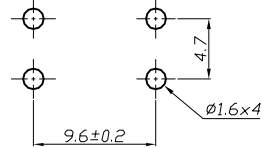

PANEL CUTOUT DIMENSION

PCB MOUNTING HOLE ARRANGEMENT

PANEL THICKNESS	X	Y
0.75~1.25mm	19.2 ⁺⁰ _{-0.1} mm	12.9 ^{+0.1} ₋₀ mm
1.25~2.0mm	19.4 ⁺⁰ _{-0.1} mm	12.9 ^{+0.1} ₋₀ mm
2.0~3.0mm	19.8 ⁺⁰ _{-0.1} mm	12.9 ^{+0.1} ₋₀ mm