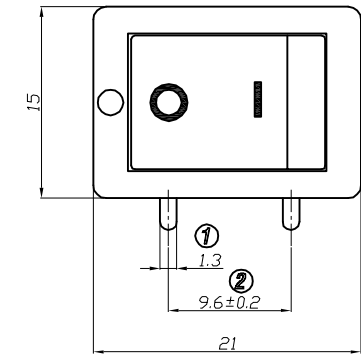

1. 跷板开关型号 ROCKER SWITCH MODEL NO.SS21-BBTWA2-R
2. PCB端子 PCB CONNECTOR TYPE
3. 额定值 RATING:10A 125/250VAC(C-UL)
12(4)A 250V~T85/55(ENEC17;NEMKO;CQC)
4. 柄的颜色 ACTUATOR COLOR:BLACK
5. 基座的颜色 HOUSING COLOR: BLACK
6. 柄的印字形式 ACTUATOR PRINTING:" 6 "白色 WHITE COLOR
7. 所有部件均使用环保材料
ALL MATERIALS USING MEET THE RoHS DIRECTIVE

PANEL CUTOUT DIMENSION

PCB MOUNTING HOLE ARRANGEMENT

PANEL THICKNESS	X	Y
0.75~1.25mm	19.2 ⁺⁰ _{-0.1} mm	12.9 ^{+0.1} ₋₀ mm
1.25~2.0mm	19.4 ⁺⁰ _{-0.1} mm	12.9 ^{+0.1} ₋₀ mm
2.0~3.0mm	19.8 ⁺⁰ _{-0.1} mm	12.9 ^{+0.1} ₋₀ mm

NO	DESCRIPTION	NO	DESCRIPTION	DIMENSIONAL TOLERANCES		APPROVED	CHECKED	DESIGN	DRAWN	ALL SIZE ARE IN		DRAWING NO.	REV.
				RANGE	TOLERANCE					MM	NO		
				X	±0.30				LMC 2019.05.20	MAT'L	***		
				X.X	±0.20					MATERIAL NO.			
				X.XX	±0.10								
				ANGLES	±1'	LEGION ELECTRONIC & HARDWARE CO., LTD.				SS21-BBTWA2-R	WIF121043	AO	