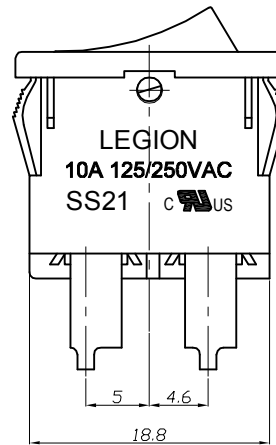

1. 跷板开关型号 ROCKER SWITCH MODEL NO.SS21-BBTWA2-R
2. PCB端子 PCB CONNECTOR TYPE
3. 额定值 RATING:10A 125/250VAC(C-UL)
12(4)A 250V~T85/55(ENEC17;NEMKO;CQC)
4. 柄的颜色 ACTUATOR COLOR:BLACK
5. 基座的颜色 HOUSING COLOR: BLACK
6. 柄的印字形式 ACTUATOR PRINTING:" 6 "白色 WHITE COLOR
7. 所有部件均使用环保材料
ALL MATERIALS USING MEET THE RoHS DIRECTIVE

PANEL CUTOUT DIMENSION

PCB MOUNTING HOLE ARRANGEMENT

PANEL THICKNESS	X	Y
0.75~1.25mm	19.2 ⁺⁰ _{-0.1} mm	12.9 ^{+0.1} ₋₀ mm
1.25~2.0mm	19.4 ⁺⁰ _{-0.1} mm	12.9 ^{+0.1} ₋₀ mm
2.0~3.0mm	19.8 ⁺⁰ _{-0.1} mm	12.9 ^{+0.1} ₋₀ mm

NO	DESCRIPTION	NO	DESCRIPTION	DIMENSIONAL TOLERANCES		APPROVED	CHECKED	DESIGN	DRAWN	ALL SIZE ARE IN		DRAWING NO.	REV.
				RANGE	TOLERANCE					MM	NO		
				X	±0.30				LMC 2019.05.20	MAT'L	***		
				X.X	±0.20					MATERIAL NO.			
				X.XX	±0.10								
				ANGLES	±1'	LEGION ELECTRONIC & HARDWARE CO., LTD.				SS21-BBTWA2-R	WIF121043	AO	