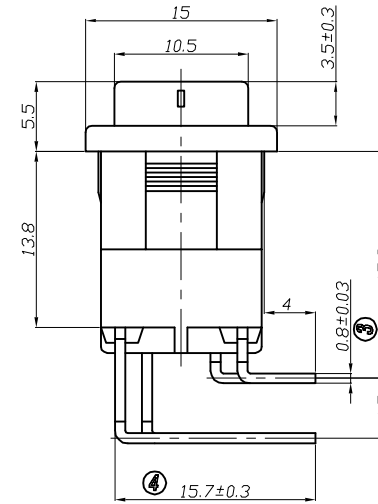

1. 跷板开关型号 ROCKER SWITCH MODEL NO.SS21-BBTWA2-R
2. PCB端子 PCB CONNECTOR TYPE
3. 额定值 RATING:10A 125/250VAC(C-UL)
12(4)A 250V~T85/55(ENEC17;NEMKO;CQC)
4. 柄的颜色 ACTUATOR COLOR:BLACK
5. 基座的颜色 HOUSING COLOR: BLACK
6. 柄的印字形式 ACTUATOR PRINTING:" 6 "白色 WHITE COLOR
7. 所有部件均使用环保材料
ALL MATERIALS USING MEET THE RoHS DIRECTIVE

PANEL CUTOUT DIMENSION

PCB MOUNTING HOLE ARRANGEMENT

PANEL THICKNESS	X	Y
0.75~1.25mm	19.2 ⁺⁰ _{-0.1} mm	12.9 ^{+0.1} ₋₀ mm
1.25~2.0mm	19.4 ⁺⁰ _{-0.1} mm	12.9 ^{+0.1} ₋₀ mm
2.0~3.0mm	19.8 ⁺⁰ _{-0.1} mm	12.9 ^{+0.1} ₋₀ mm

NO	DESCRIPTION	NO	DESCRIPTION	DIMENSIONAL TOLERANCES		APPROVED	CHECKED	DESIGN	DRAWN	ALL SIZE ARE IN		DRAWING NO.	REV.
				RANGE	TOLERANCE					MM	NO		
				X	±0.30				LMC 2019.05.20	MAT'L	***		
				X.X	±0.20					MATERIAL NO.			
				X.XX	±0.10								
				ANGLES	±1'	LEGION ELECTRONIC & HARDWARE CO., LTD.				SS21-BBTWA2-R	WIF121043	AO	