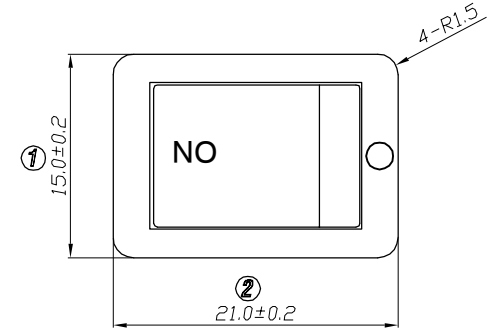

1. 电路 CIRCUIT: ON/OFF
2. 额定值 RATING: 21A GP 125/250VAC T125/55(C-UL)
16(6)A 250V~T125/55(ENEC17)
12(4)A 250V~T85/55(NEMKO;CQC;KC)
3. 接触电阻 CONTACT RESISTANCE: <50mΩ
4. 绝缘阻抗 INSULATION RESISTANCE: >100MΩ
(500VDC BETWEEN OPEN CONTACTS)
5. 耐电压 DIELECTRIC STRENGTH: >1500VAC 0.5mA 1 MINTUTE
6. 柄的印字形式 ACTUATOR PRINTING: "ON"灰色 GRAY COLOR
7. 所有部件均使用环保材料
ALL MATERIALS USING MEET THE RoHS DIRECTIVE

PANEL THICKNESS	X	Y
0.75~1.25mm	19.2 ⁺⁰ _{-0.1} mm	12.9 ^{+0.1} ₋₀ mm
1.25~2.0mm	19.4 ⁺⁰ _{-0.1} mm	12.9 ^{+0.1} ₋₀ mm
2.0~3.0mm	19.8 ⁺⁰ _{-0.1} mm	12.9 ^{+0.1} ₋₀ mm

NO	DESCRIPTION	NO	DESCRIPTION	DIMENSIONAL TOLERANCES		APPROVED	CHECKED	DESIGN	DRAWN	ALL SIZE ARE IN		DRAWING NO. REV.	
				RANGE	TOLERANCE					MM	NO	DRAWING NO.	REV.
				X	±0.30				LMC				
				X.X	±0.20				2020.12.04				
				X.XX	±0.10								
				ANGLES	±1°								
LEGION ELECTRONIC & HARDWARE CO., LTD.										SS21-WW15EG-B(W1)		WIF120109 A0	