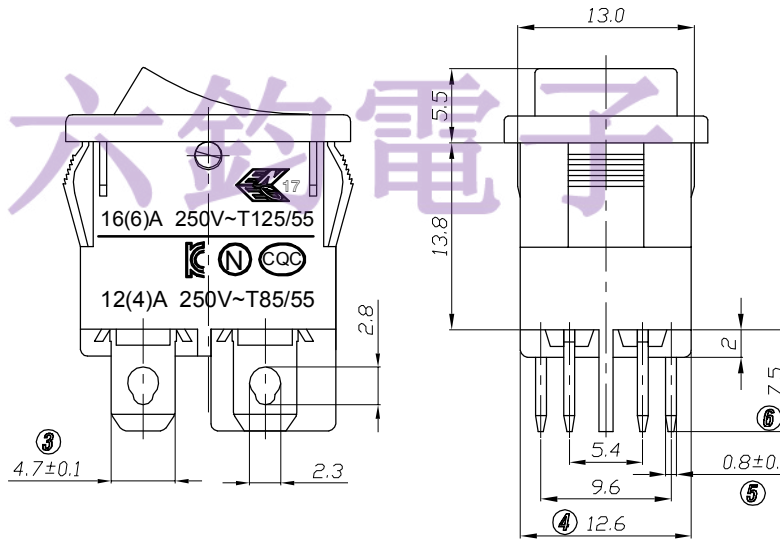

1. 电路 CIRCUIT: ON/OFF
2. 额定值 RATING: 21A GP 125/250VAC T125/55(C-UL)
16(6)A 250V~T125/55(ENEC17)
12(4)A 250V~T85/55(NEMKO;CQC;KC)
3. 接触电阻 CONTACT RESISTANCE: <50mΩ
4. 绝缘阻抗 INSULATION RESISTANCE: >100MΩ
(500VDC BETWEEN OPEN CONTACTS)
5. 耐电压 DIELECTRIC STRENGTH: >1500VAC 0.5mA 1 MINTUTE
6. 柄的印字形式 ACTUATOR PRINTING: "ON"灰色 GRAY COLOR
7. 所有部件均使用环保材料
ALL MATERIALS USING MEET THE RoHS DIRECTIVE

PANEL THICKNESS	X	Y
0.75~1.25mm	19.2 ⁺⁰ _{-0.1} mm	12.9 ^{+0.1} ₋₀ mm
1.25~2.0mm	19.4 ⁺⁰ _{-0.1} mm	12.9 ^{+0.1} ₋₀ mm
2.0~3.0mm	19.8 ⁺⁰ _{-0.1} mm	12.9 ^{+0.1} ₋₀ mm

NO	DESCRIPTION	NO	DESCRIPTION	DIMENSIONAL TOLERANCES		APPROVED	CHECKED	DESIGN	DRAWN	ALL SIZE ARE IN		DRAWING NO. REV.	
				RANGE	TOLERANCE					MM	NO	DRAWING NO.	REV.
				X	±0.30				LMC				
				X.X	±0.20				2020.12.04				
				X.XX	±0.10								
				ANGLES	±1°								
LEGION ELECTRONIC & HARDWARE CO., LTD.										SS21-WW15EG-B(W1)		WIF120109 A0	