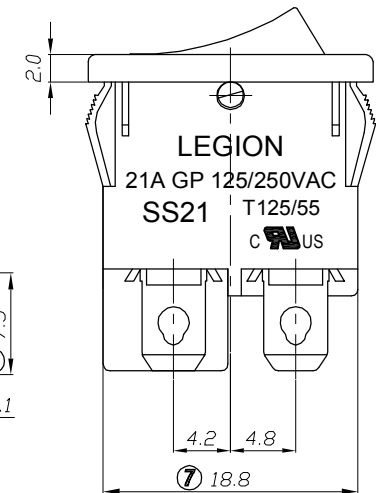

1. 电路 CIRCUIT: ON/OFF
2. 额定值 RATING: 21A GP 125/250VAC T125/55(C-UL)
16(6)A 250V~T125/55(ENEC17)
12(4)A 250V~T85/55(NEMKO;CQC;KC)
3. 接触电阻 CONTACT RESISTANCE: <50mΩ
4. 绝缘阻抗 INSULATION RESISTANCE: >100MΩ
(500VDC BETWEEN OPEN CONTACTS)
5. 耐电压 DIELECTRIC STRENGTH: >1500VAC 0.5mA 1 MINTUTE
6. 柄的印字形式 ACTUATOR PRINTING: "ON"灰色 GRAY COLOR
7. 所有部件均使用环保材料
ALL MATERIALS USING MEET THE RoHS DIRECTIVE

PANEL THICKNESS	X	Y
0.75~1.25mm	19.2 ⁺⁰ _{-0.1} mm	12.9 ^{+0.1} ₋₀ mm
1.25~2.0mm	19.4 ⁺⁰ _{-0.1} mm	12.9 ^{+0.1} ₋₀ mm
2.0~3.0mm	19.8 ⁺⁰ _{-0.1} mm	12.9 ^{+0.1} ₋₀ mm

NO	DESCRIPTION	NO	DESCRIPTION	DIMENSIONAL TOLERANCES		APPROVED	CHECKED	DESIGN	DRAWN	ALL SIZE ARE IN		DRAWING NO. REV.	
				RANGE	TOLERANCE					MM	NO	DRAWING NO.	REV.
				X	±0.30				LMC				
				X.X	±0.20				2020.12.04				
				X.XX	±0.10								
				ANGLES	±1°								
LEGION ELECTRONIC & HARDWARE CO., LTD.										SS21-WW15EG-B(W1)		WIF120109 A0	