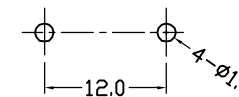

电话: 0769-82310511-867
 邮箱: hooya89@hooya.hk

PANEL THICKNESS	X	Y
1.2~2.0mm	26.0 ⁺⁰ _{-0.1} mm	12.1 ^{+0.1} ₋₀ mm
2.0~3.2mm	26.5 ⁺⁰ _{-0.1} mm	12.1 ^{+0.1} ₋₀ mm

PANEL HOLE SIZE

PCB MOUNTING HOLE ARRANGEMENT