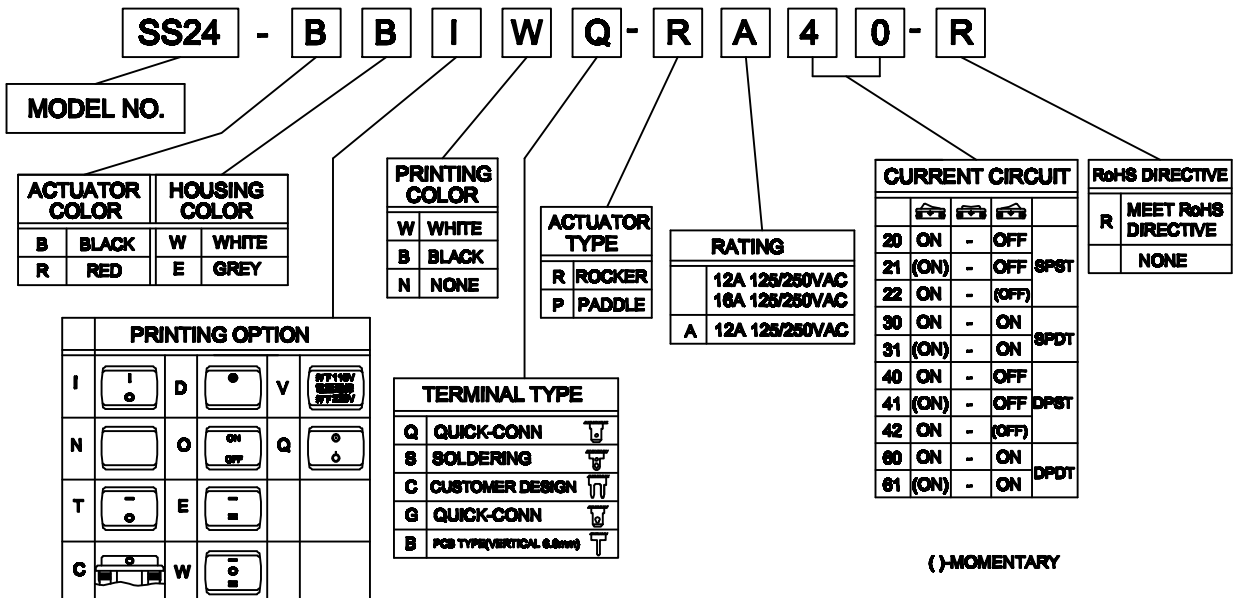

(-)MOMENTARY

Terminal List

PANEL CUTOUT DIMENSION

PANEL THICKNESS	X	Y
0.8-1.2mm	19.2 ^{+0.1} mm	21.9 ^{+0.1} mm
1.3-2.0mm	19.4 ^{+0.1} mm	21.9 ^{+0.1} mm
2.1-2.5mm	19.8 ^{+0.1} mm	21.9 ^{+0.1} mm

SS24 SERIES ORDERING SYSTEM