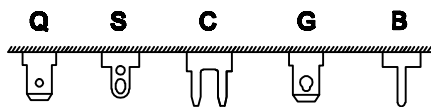

ROCKER SWITCH
SS24 SERIES

SPECIFICATION

Rating:12A 125/250VAC(CUL)
16A 125/250VAC(CUL)
16(4)A 250V~T125/55(ENEC10,VDE,NEMKO,CQC)
INITIAL CONTACT RESISTANCE:20mΩ Max
OPERATION FORCE:500±200gf
INSULATION RESISTANCE:100mΩ MIN 500VDC
WITHSTAND VOLTAGE:1000VAC FOR 1MINUTE
ENDURANCE:10,000CYCLES

TERMINAL TYPE	
Q	QUICK-CONN
S	SOLDERING
C	CUSTOMER DESIGN
G	QUICK-CONN
B	PCB TYPE(VERTICAL 6.6mm)

CURRENT CIRCUIT			
20	ON	- OFF	SPST
21 (ON)	- OFF	(OFF)	
22	ON	- (OFF)	
30	ON	- ON	SPDT
31 (ON)	- ON	(OFF)	
40	ON	- OFF	DPST
41 (ON)	- OFF	(OFF)	
42	ON	- (OFF)	
60	ON	- ON	DPDT
61 (ON)	- ON	(OFF)	

(-)MOMENTARY

Terminal List

PANEL CUTOUT DIMENSION

PANEL THICKNESS	X	Y
0.8-1.2mm	19.2 ^{+0.1} mm	21.9 ^{+0.1} mm
1.3-2.0mm	19.4 ^{+0.1} mm	21.9 ^{+0.1} mm
2.1-2.5mm	19.8 ^{+0.1} mm	21.9 ^{+0.1} mm

SS24 SERIES ORDERING SYSTEM