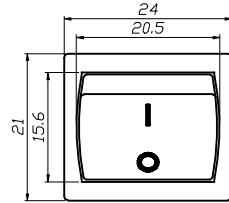

ROCKER SWITCH
SS24 SERIES

SPECIFICATION

Rating:12A 125/250VAC(CUL)
16A 125/250VAC(CUL)
16(4)A 250V~T125/55(ENEC10,VDE,NEMKO,CQC)
INITIAL CONTACT RESISTANCE:20mΩ Max
OPERATION FORCE:500±200gf
INSULATION RESISTANCE:100mΩ MIN 500VDC
WITHSTAND VOLTAGE:1000VAC FOR 1MINUTE
ENDURANCE:10,000CYCLES

TERMINAL TYPE	
Q	QUICK-CONN
S	SOLDERING
C	CUSTOMER DESIGN
G	QUICK-CONN
B	PCB TYPE(VERTICAL 6.6mm)

CURRENT CIRCUIT			
20	ON	- OFF	SPST
21 (ON)	- OFF	(OFF)	
22	ON	- (OFF)	
30	ON	- ON	SPDT
31 (ON)	- ON	(OFF)	
40	ON	- OFF	DPST
41 (ON)	- OFF	(OFF)	
42	ON	- (OFF)	
60	ON	- ON	DPDT
61 (ON)	- ON	(OFF)	

(-)MOMENTARY

Terminal List

PANEL CUTOUT DIMENSION

PANEL THICKNESS	X	Y
0.8-1.2mm	19.2 ^{+0.1} mm	21.9 ^{+0.1} mm
1.3-2.0mm	19.4 ^{+0.1} mm	21.9 ^{+0.1} mm
2.1-2.5mm	19.8 ^{+0.1} mm	21.9 ^{+0.1} mm

SS24 SERIES ORDERING SYSTEM