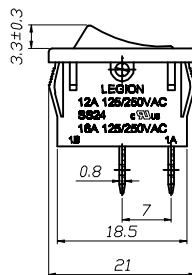

ROCKER SWITCH
SS24 SERIES

SPECIFICATION

Rating:12A 125/250VAC(CUL)
16A 125/250VAC(CUL)
16(4)A 250V~T125/55(ENEC10,VDE,NEMKO,CQC)
INITIAL CONTACT RESISTANCE:20mΩ Max
OPERATION FORCE:500±200gf
INSULATION RESISTANCE:100mΩ MIN 500VDC
WITHSTAND VOLTAGE:1000VAC FOR 1MINUTE
ENDURANCE:10,000CYCLES

TERMINAL TYPE	
Q	QUICK-CONN
S	SOLDERING
C	CUSTOMER DESIGN
G	QUICK-CONN
B	PCB TYPE(VERTICAL 6.6mm)

CURRENT CIRCUIT			
20	ON	- OFF	SPST
21 (ON)	- OFF	(OFF)	
22	ON	- (OFF)	
30	ON	- ON	SPDT
31 (ON)	- ON	(OFF)	
40	ON	- OFF	DPST
41 (ON)	- OFF	(OFF)	
42	ON	- (OFF)	
60	ON	- ON	DPDT
61 (ON)	- ON	(OFF)	

(-)MOMENTARY

Terminal List

PANEL CUTOUT DIMENSION

PANEL THICKNESS	X	Y
0.8-1.2mm	19.2 ^{+0.1} mm	21.9 ^{+0.1} mm
1.3-2.0mm	19.4 ^{+0.1} mm	21.9 ^{+0.1} mm
2.1-2.5mm	19.8 ^{+0.1} mm	21.9 ^{+0.1} mm

SS24 SERIES ORDERING SYSTEM