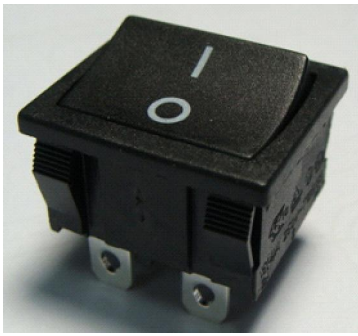

ROCKER SWITCH
SS24 SERIES

SPECIFICATION

Rating:12A 125/250VAC(CUL)
16A 125/250VAC(CUL)
16(4)A 250V~T125/55(ENEC10,VDE,NEMKO,CQC)
INITIAL CONTACT RESISTANCE:20mΩ Max
OPERATION FORCE:500±200gf
INSULATION RESISTANCE:100mΩ MIN 500VDC
WITHSTAND VOLTAGE:1000VAC FOR 1MINUTE
ENDURANCE:10,000CYCLES

TERMINAL TYPE	
Q	QUICK-CONN
S	SOLDERING
C	CUSTOMER DESIGN
G	QUICK-CONN
B	PCB TYPE(VERTICAL 6.6mm)

CURRENT CIRCUIT			
20	ON	- OFF	SPST
21 (ON)	- OFF	(OFF)	
22	ON	- (OFF)	
30	ON	- ON	SPDT
31 (ON)	- ON	(OFF)	
40	ON	- OFF	DPST
41 (ON)	- OFF	(OFF)	
42	ON	- (OFF)	
60	ON	- ON	DPDT
61 (ON)	- ON	(OFF)	