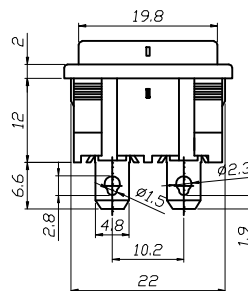

ROCKER SWITCH
SS24 SERIES

SPECIFICATION

Rating:12A 125/250VAC(CUL)
16A 125/250VAC(CUL)
16(4)A 250V~T125/55(ENEC10,VDE,NEMKO,CQC)
INITIAL CONTACT RESISTANCE:20mΩ Max
OPERATION FORCE:500±200gf
INSULATION RESISTANCE:100mΩ MIN 500VDC
WITHSTAND VOLTAGE:1000VAC FOR 1MINUTE
ENDURANCE:10,000CYCLES

TERMINAL TYPE	
Q	QUICK-CONN
S	SOLDERING
C	CUSTOMER DESIGN
G	QUICK-CONN
B	PCB TYPE(VERTICAL 6.6mm)

CURRENT CIRCUIT			
20	ON	- OFF	SPST
21 (ON)	- OFF	(OFF)	
22	ON	- (OFF)	
30	ON	- ON	SPDT
31 (ON)	- ON	(OFF)	
40	ON	- OFF	DPST
41 (ON)	- OFF	(OFF)	
42	ON	- (OFF)	
60	ON	- ON	DPDT
61 (ON)	- ON	(OFF)	

(-)MOMENTARY

Terminal List

PANEL CUTOUT DIMENSION

PANEL THICKNESS	X	Y
0.8-1.2mm	19.2 ^{+0.1} mm	21.9 ^{+0.1} mm
1.3-2.0mm	19.4 ^{+0.1} mm	21.9 ^{+0.1} mm
2.1-2.5mm	19.8 ^{+0.1} mm	21.9 ^{+0.1} mm

SS24 SERIES ORDERING SYSTEM