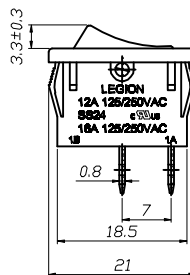

ROCKER SWITCH

SS24 SERIES

SPECIFICATION

Rating:12A 125/250VAC(CUL)
 16A 125/250VAC(CUL)
 16(4)A 250V~T125/55(ENEC10,VDE,NEMKO,CQC)
 INITIAL CONTACT RESISTANCE:20mΩ Max
 OPERATION FORCE:500±200gf
 INSULATION RESISTANCE:100mΩ MIN 500VDC
 WITHSTAND VOLTAGE:1000VAC FOR 1MINUTE
 ENDURANCE:10,000CYCLES

TERMINAL TYPE	
Q	QUICK-CONN
S	SOLDERING
C	CUSTOMER DESIGN
G	QUICK-CONN
B	PCB TYPE(VERTICAL 6.6mm)

CURRENT CIRCUIT			
20	ON	- OFF	SPST
21 (ON)	- OFF	(OFF)	
22	ON	- (OFF)	
30	ON	- ON	SPDT
31 (ON)	- ON	(OFF)	
40	ON	- OFF	DPST
41 (ON)	- OFF	(OFF)	
42	ON	- (OFF)	
60	ON	- ON	DPDT
61 (ON)	- ON	(OFF)	

(-)MOMENTARY

Terminal List

PANEL CUTOUT DIMENSION

PANEL THICKNESS	X	Y
0.8-1.2mm	19.2 ^{+0.1} mm	21.9 ^{+0.1} mm
1.3-2.0mm	19.4 ^{+0.1} mm	21.9 ^{+0.1} mm
2.1-2.5mm	19.8 ^{+0.1} mm	21.9 ^{+0.1} mm

SS24 SERIES ORDERING SYSTEM