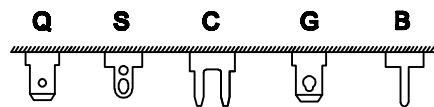

ROCKER SWITCH

SS24 SERIES

SPECIFICATION

Rating:12A 125/250VAC(CUL)
 16A 125/250VAC(CUL)
 16(4)A 250V~T125/55(ENEC10,VDE,NEMKO,CQC)
 INITIAL CONTACT RESISTANCE:20mΩ Max
 OPERATION FORCE:500±200gf
 INSULATION RESISTANCE:100mΩ MIN 500VDC
 WITHSTAND VOLTAGE:1000VAC FOR 1MINUTE
 ENDURANCE:10,000CYCLES

TERMINAL TYPE	
Q	QUICK-CONN
S	SOLDERING
C	CUSTOMER DESIGN
G	QUICK-CONN
B	PCB TYPE(VERTICAL 6.6mm)

CURRENT CIRCUIT			
20	ON	- OFF	SPST
21 (ON)	- OFF	(OFF)	
22	ON	- (OFF)	
30	ON	- ON	SPDT
31 (ON)	- ON	(OFF)	
40	ON	- OFF	DPST
41 (ON)	- OFF	(OFF)	
42	ON	- (OFF)	
60	ON	- ON	DPDT
61 (ON)	- ON	(OFF)	

(-)MOMENTARY

Terminal List

PANEL CUTOUT DIMENSION

PANEL THICKNESS	X	Y
0.8-1.2mm	19.2 ^{+0.1} mm	21.9 ^{+0.1} mm
1.3-2.0mm	19.4 ^{+0.1} mm	21.9 ^{+0.1} mm
2.1-2.5mm	19.8 ^{+0.1} mm	21.9 ^{+0.1} mm

SS24 SERIES ORDERING SYSTEM