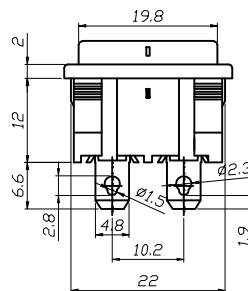

ROCKER SWITCH

SS24 SERIES

SPECIFICATION

Rating:12A 125/250VAC(CUL)
 16A 125/250VAC(CUL)
 16(4)A 250V~T125/55(ENEC10,VDE,NEMKO,CQC)
 INITIAL CONTACT RESISTANCE:20mΩ Max
 OPERATION FORCE:500±200gf
 INSULATION RESISTANCE:100mΩ MIN 500VDC
 WITHSTAND VOLTAGE:1000VAC FOR 1MINUTE
 ENDURANCE:10,000CYCLES

TERMINAL TYPE	
Q	QUICK-CONN
S	SOLDERING
C	CUSTOMER DESIGN
G	QUICK-CONN
B	PCB TYPE(VERTICAL 6.6mm)

CURRENT CIRCUIT			
20	ON	- OFF	SPST
21 (ON)	- OFF	(OFF)	
22	ON	- (OFF)	
30	ON	- ON	SPDT
31 (ON)	- ON	(OFF)	
40	ON	- OFF	DPST
41 (ON)	- OFF	(OFF)	
42	ON	- (OFF)	
60	ON	- ON	DPDT
61 (ON)	- ON	(OFF)	

(-)MOMENTARY

Terminal List

PANEL CUTOUT DIMENSION

PANEL THICKNESS	X	Y
0.8-1.2mm	19.2 ^{+0.1} mm	21.9 ^{+0.1} mm
1.3-2.0mm	19.4 ^{+0.1} mm	21.9 ^{+0.1} mm
2.1-2.5mm	19.8 ^{+0.1} mm	21.9 ^{+0.1} mm

SS24 SERIES ORDERING SYSTEM