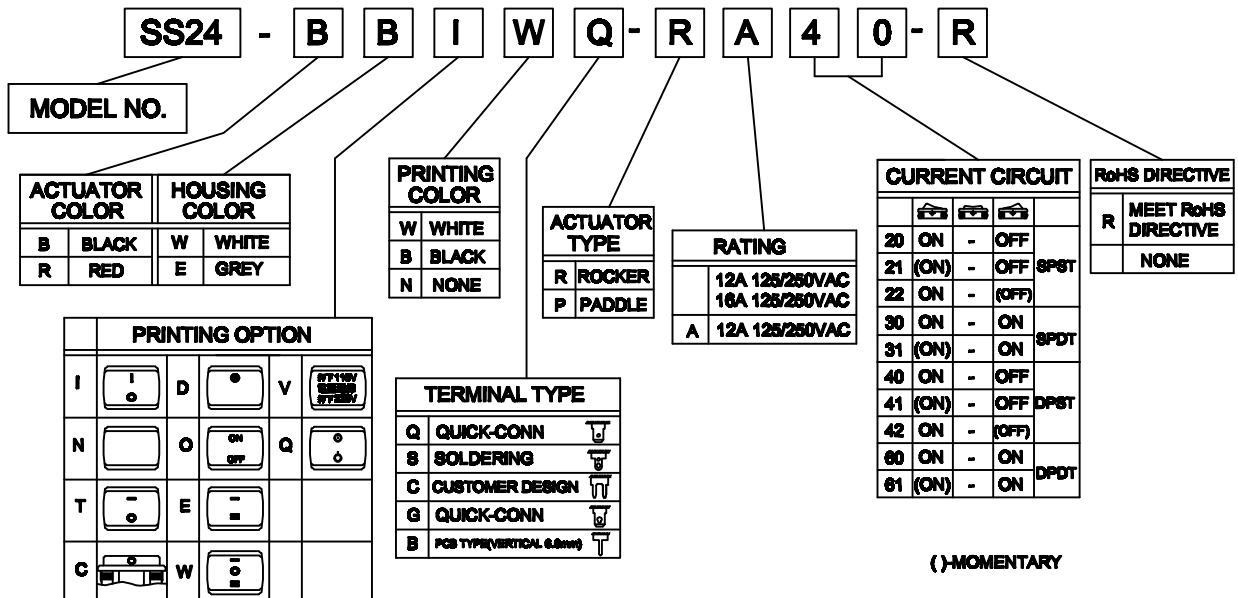

(-)MOMENTARY

Terminal List

PANEL CUTOUT DIMENSION

PANEL THICKNESS	X	Y
0.8-1.2mm	19.2 ^{+0.1} mm	21.9 ^{+0.1} mm
1.3-2.0mm	19.4 ^{+0.1} mm	21.9 ^{+0.1} mm
2.1-2.5mm	19.8 ^{+0.1} mm	21.9 ^{+0.1} mm

SS24 SERIES ORDERING SYSTEM