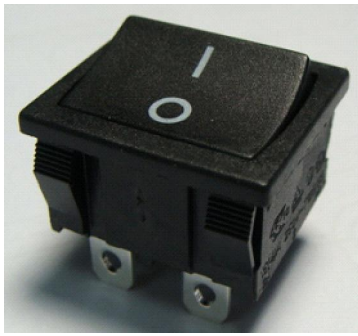

ROCKER SWITCH

SS24 SERIES

SPECIFICATION

Rating:12A 125/250VAC(CUL)
 16A 125/250VAC(CUL)
 16(4)A 250V~T125/55(ENEC10,VDE,NEMKO,CQC)
 INITIAL CONTACT RESISTANCE:20mΩ Max
 OPERATION FORCE:500±200gf
 INSULATION RESISTANCE:100mΩ MIN 500VDC
 WITHSTAND VOLTAGE:1000VAC FOR 1MINUTE
 ENDURANCE:10,000CYCLES

TERMINAL TYPE	
Q	QUICK-CONN
S	SOLDERING
C	CUSTOMER DESIGN
G	QUICK-CONN
B	PCB TYPE(VERTICAL 6.6mm)

CURRENT CIRCUIT			
20	ON	- OFF	SPST
21 (ON)	- OFF	(OFF)	
22	ON	- (OFF)	
30	ON	- ON	SPDT
31 (ON)	- ON	(OFF)	
40	ON	- OFF	DPST
41 (ON)	- OFF	(OFF)	
42	ON	- (OFF)	
60	ON	- ON	DPDT
61 (ON)	- ON	(OFF)	