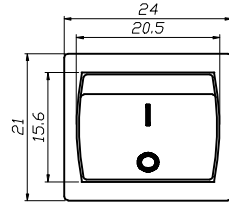

ROCKER SWITCH

SS24 SERIES

SPECIFICATION

Rating:12A 125/250VAC(CUL)
 16A 125/250VAC(CUL)
 16(4)A 250V~T125/55(ENEC10,VDE,NEMKO,CQC)
 INITIAL CONTACT RESISTANCE:20mΩ Max
 OPERATION FORCE:500±200gf
 INSULATION RESISTANCE:100mΩ MIN 500VDC
 WITHSTAND VOLTAGE:1000VAC FOR 1MINUTE
 ENDURANCE:10,000CYCLES

TERMINAL TYPE	
Q	QUICK-CONN
S	SOLDERING
C	CUSTOMER DESIGN
G	QUICK-CONN
B	PCB TYPE(VERTICAL 6.6mm)

CURRENT CIRCUIT			
20	ON	- OFF	SPST
21 (ON)	- OFF	(OFF)	
22	ON	- (OFF)	
30	ON	- ON	SPDT
31 (ON)	- ON	(OFF)	
40	ON	- OFF	DPST
41 (ON)	- OFF	(OFF)	
42	ON	- (OFF)	
60	ON	- ON	DPDT
61 (ON)	- ON	(OFF)	

(-)MOMENTARY

Terminal List

PANEL CUTOUT DIMENSION

PANEL THICKNESS	X	Y
0.8-1.2mm	19.2 ^{+0.1} mm	21.9 ^{+0.1} mm
1.3-2.0mm	19.4 ^{+0.1} mm	21.9 ^{+0.1} mm
2.1-2.5mm	19.8 ^{+0.1} mm	21.9 ^{+0.1} mm

SS24 SERIES ORDERING SYSTEM