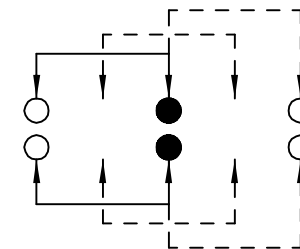

CAD FILE:

NOTES: Rating: 3A 250VAC
6A 125VAC

SCHEMATIC (NON-SHORTING)

电话: 0769-82310511-867
邮箱: hooya89@hooya.hk

P.C.B LAYOUT
BOTTOM VIEW

注: "*"表示关键尺寸(4个).

NO.	PARTS	MATERIALS	Q'TY	FINISH	TOLERANCE		UNLESS SPECIFIED		DESCRIPTIONS OF REVISION		APPD.
8	CONTACT CLIP	PBS STRIP	2	Ag PLATED	WITHIN 1.5mm	±0.1mm	A	2012-8-4	初版		
7	POSITION PLATE	STEEL STRIP	1	Ni PLATED	OVER 1.5mm	±0.2mm	ISSUE	DATE			
6	STEEL BALL	STEEL	1	NATURAL	TITLE : VERTICAL SLIDE SWITCH		UNIT : mm	DRWG NO.:			
5	SPRING	STEEL WIRE	1	NATURAL	MODEL: VS12-G15IBN-9		SCALF: ? · 1	DWN.		2012-8-4	
4	TERMINAL	BRASS STRIP	6	Ag PLATED	东莞市六钩电子五金有限公司		CHK'D			2012-8-4	
3	BASE	PHENOLIC RESIN	1	NATURAL			APPD.			2012-8-4	
2	FRAME	STEEL STRIP	1	Ni PLATED							
1	KNOB	POM	1	BLACK							