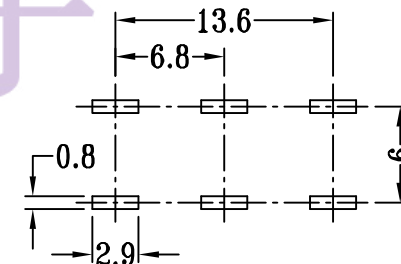

CAD FILE:

NOTES: Rating: 3A 250VAC
6A 125VAC

SCHEMATIC (NON-SHORTING)

电话: 0769-82310511-867
邮箱: hooya89@hooya.hk

P.C.B LAYOUT
BOTTOM VIEW

注: "*"表示关键尺寸(4个).

NO.	PARTS	MATERIALS	Q'TY	FINISH	TOLERANCE		UNLESS SPECIFIED		DESCRIPTIONS OF REVISION		APPD.
8	CONTACT CLIP	PBS STRIP	2	Ag PLATED	WITHIN 1.5mm	±0.1mm	A	2012-8-4	初版		
7	POSITION PLATE	STEEL STRIP	1	Ni PLATED	OVER 1.5mm	±0.2mm	ISSUE	DATE			
6	STEEL BALL	STEEL	1	NATURAL	TITLE : VERTICAL SLIDE SWITCH		UNIT : mm	DRWG NO.:			
5	SPRING	STEEL WIRE	1	NATURAL	MODEL: VS12-G15IBN-9		SCALF: ? · 1	DWN.		2012-8-4	
4	TERMINAL	BRASS STRIP	6	Ag PLATED	东莞市六钩电子五金有限公司		CHK'D			2012-8-4	
3	BASE	PHENOLIC RESIN	1	NATURAL			APPD.			2012-8-4	
2	FRAME	STEEL STRIP	1	Ni PLATED							
1	KNOB	POM	1	BLACK							