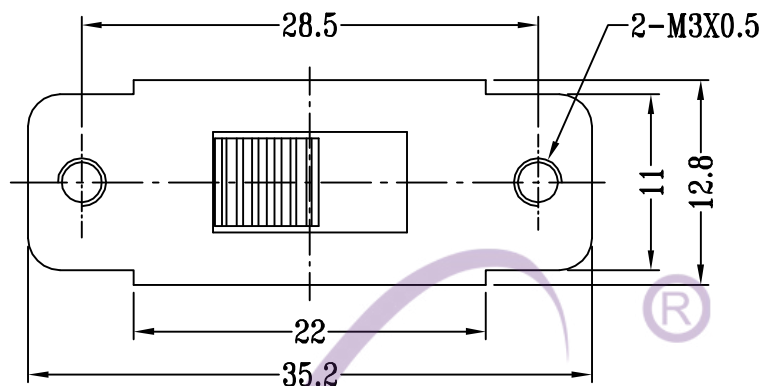

CAD FILE:

NOTES: Rating: 3A 250VAC
6A 125VAC

SCHEMATIC (NON-SHORTING)

电话: 0769-82310511-867
邮箱: hooya89@hooya.hk

P.C.B LAYOUT
BOTTOM VIEW

注: "*"表示关键尺寸(4个).

NO.	PARTS	MATERIALS	Q'TY	FINISH	TOLERANCE		UNLESS SPECIFIED		DESCRIPTIONS OF REVISION		APPD.
8	CONTACT CLIP	PBS STRIP	2	Ag PLATED	WITHIN 1.5mm	±0.1mm	A	2012-8-4	初版		
7	POSITION PLATE	STEEL STRIP	1	Ni PLATED	OVER 1.5mm	±0.2mm	ISSUE	DATE			
6	STEEL BALL	STEEL	1	NATURAL	TITLE : VERTICAL SLIDE SWITCH		UNIT : mm	DRWG NO.:			
5	SPRING	STEEL WIRE	1	NATURAL	MODEL: VS12-G15IBN-9		SCALF: ? · 1	DWN.		2012-8-4	
4	TERMINAL	BRASS STRIP	6	Ag PLATED	东莞市六钩电子五金有限公司		CHK'D			2012-8-4	
3	BASE	PHENOLIC RESIN	1	NATURAL			APPD.			2012-8-4	
2	FRAME	STEEL STRIP	1	Ni PLATED							
1	KNOB	POM	1	BLACK							