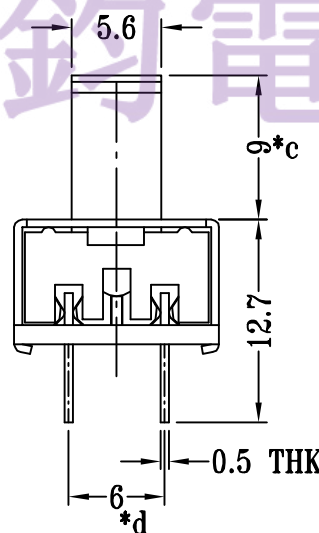

CAD FILE:

NOTES: Rating: 3A 250VAC
6A 125VAC

SCHEMATIC (NON-SHORTING)

电话: 0769-82310511-867
邮箱: hooya89@hooya.hk

P.C.B LAYOUT
BOTTOM VIEW

注: "*"表示关键尺寸(4个).

NO.	PARTS	MATERIALS	Q'TY	FINISH	TOLERANCE		UNLESS SPECIFIED		DESCRIPTIONS OF REVISION		APPD.
8	CONTACT CLIP	PBS STRIP	2	Ag PLATED	WITHIN 1.5mm	±0.1mm	A	2012-8-4	初版		
7	POSITION PLATE	STEEL STRIP	1	Ni PLATED	OVER 1.5mm	±0.2mm	ISSUE	DATE			
6	STEEL BALL	STEEL	1	NATURAL	TITLE : VERTICAL SLIDE SWITCH		UNIT : mm	DRWG NO.:			
5	SPRING	STEEL WIRE	1	NATURAL	MODEL: VS12-G15IBN-9		SCALF: ? · 1	DWN.		2012-8-4	
4	TERMINAL	BRASS STRIP	6	Ag PLATED	东莞市六钩电子五金有限公司		CHK'D			2012-8-4	
3	BASE	PHENOLIC RESIN	1	NATURAL			APPD.			2012-8-4	
2	FRAME	STEEL STRIP	1	Ni PLATED							
1	KNOB	POM	1	BLACK							