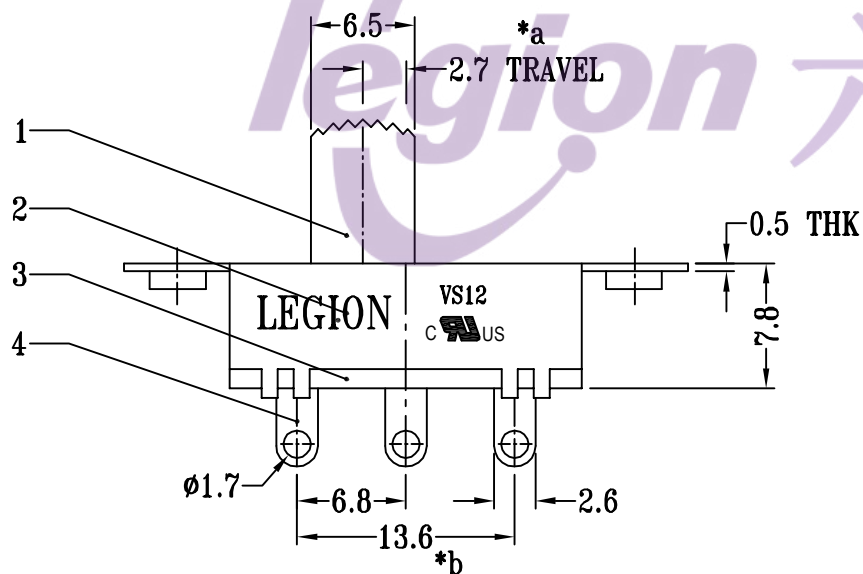

CAD FILE:

NOTES: Rating: 3A 250VAC
6A 125VAC

SCHEMATIC (NON-SHORTING)

电话: 0769-82310511-867
邮箱: hooya89@hooya.hk

P.C.B LAYOUT
BOTTOM VIEW

注: "*"表示关键尺寸(4个).

NO.	PARTS	MATERIALS	Q'TY	FINISH	TOLERANCE		UNLESS SPECIFIED		DESCRIPTIONS OF REVISION		APPD.
8	CONTACT CLIP	PBS STRIP	2	Ag PLATED	WITHIN 1.5mm	±0.1mm	A	2012-8-4	初版		
7	POSITION PLATE	STEEL STRIP	1	Ni PLATED	OVER 1.5mm	±0.2mm	ISSUE	DATE			
6	STEEL BALL	STEEL	1	NATURAL	TITLE : VERTICAL SLIDE SWITCH		UNIT : mm	DRWG NO.:			
5	SPRING	STEEL WIRE	1	NATURAL	MODEL: VS12-G15IBN-9		SCALF: ? · 1	DWN.		2012-8-4	
4	TERMINAL	BRASS STRIP	6	Ag PLATED	东莞市六钩电子五金有限公司		CHK'D			2012-8-4	
3	BASE	PHENOLIC RESIN	1	NATURAL			APPD.			2012-8-4	
2	FRAME	STEEL STRIP	1	Ni PLATED							
1	KNOB	POM	1	BLACK							