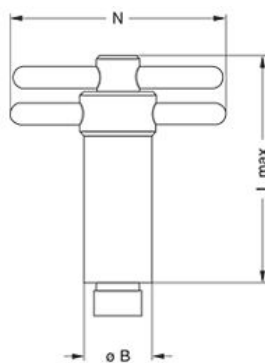

SUMMARY

Wires

Image is for illustrative purpose only

Series	
Termination type	No contacts / Accessory
IP rating	0
AWG wire size	0.00 - 0.00
Cable Ø	0.00 - 0.00 mm
Status	active

Download

[Request a quote](#)

[Catalog](#)

TECHNICAL DETAILS

Mechanics

Shell Style/Model	DCA*: Spanners for hexagonal nuts with locator for flats on socket thread
Keying	No keying
Housing Material	
Weight	76.89 g

Performance

Configuration
Insulator
Rated Current

DRAWINGS

No keying

Dimensions

	B	L	N
mm.	14	65	50
in.	0,55	2,56	1,97

RECOMMENDED BY LEMO

Tools

LEMO products and services are provided "as is". LEMO makes no warranties or representations with regard to LEMO product & services or use of them, express, implied or statutory, including for accuracy, completeness, or security. The user is fully responsible for his products and applications using LEMO components.