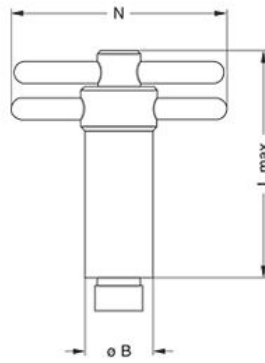

DRAWINGS

No keying

Dimensions

	B	L	N
mm.	23	100	68
in.	0,91	3,94	2,68

RECOMMENDED BY LEMO

Tools

LEMO products and services are provided "as is". LEMO makes no warranties or representations with regard to LEMO product & services or use of them, express, implied or statutory, including for accuracy, completeness, or security. The user is fully responsible for his products and applications using LEMO components.